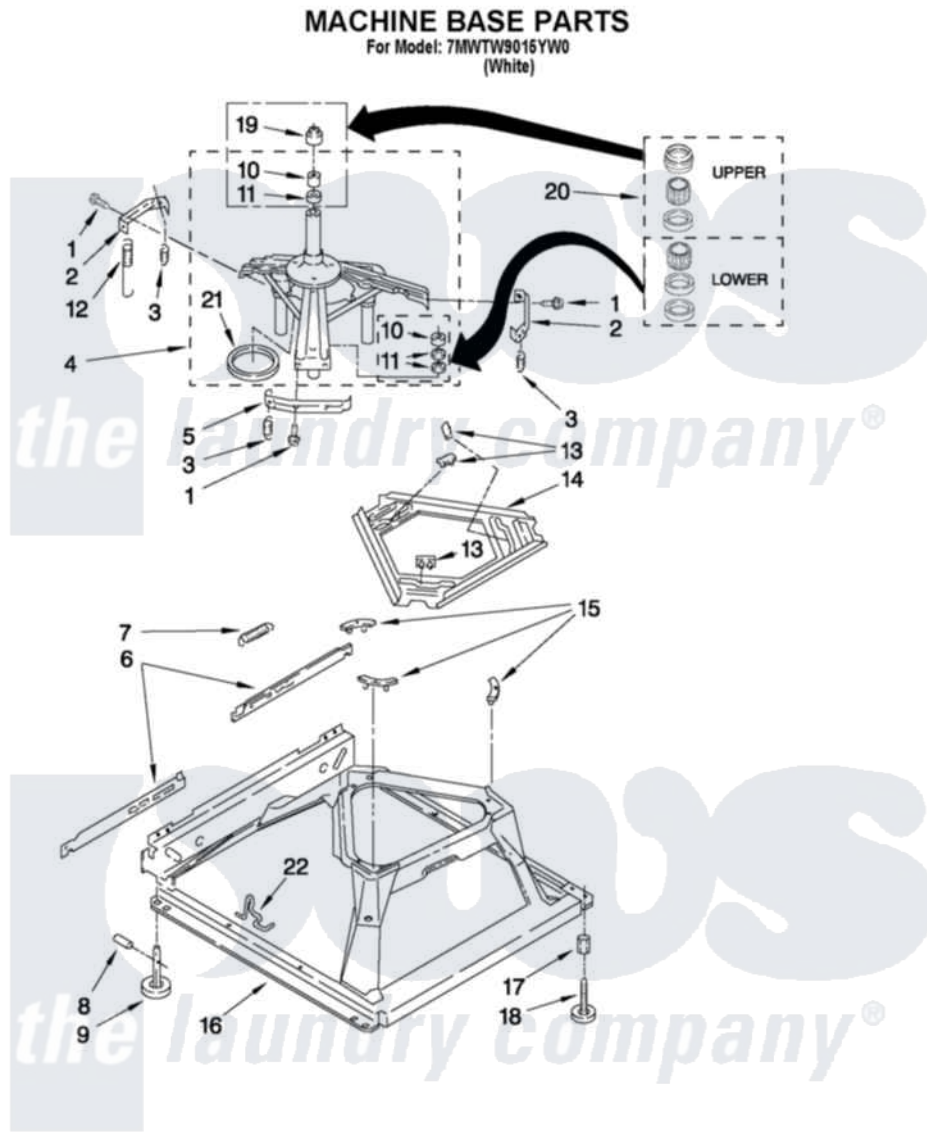

Whirlpool 7MWTW9015YW0 04 - MACHINE BASE PARTS

FOR ORDERING INFORMATION REFER TO PARTS PRICE LIST

W10397775

7

Whirlpool [Residential Whirlpool 7MWTW9015YW0 Washer Parts](#) Parts Diagram 04 - MACHINE BASE PARTS
 Click on the part number to view part

Item	Original Part Number	Replaced By	Status	Part Description
1	3400076			Screw, Bracket Mounting
2	64067			Bracket, Spring Outer
3	63907			Spring, Suspension
4	8575214	280184		Support
5	64065			Bracket, Spring Outer
6	63466			Link, Leveling Mechanism
7	62597	8316845		Spring
8	62837			Pin, Knurled
9	62596	285244		Feet-Leveling
10	8546455			Bearing, Centerpost
11	357409	359449		Seal, Agitator Shaft
12	W10250667			Spring, Counterweight
13	62568	285219		Pad
14	3946509			Plate, Suspension
15	3363660	285744		Pad
16	3946512	285771		Base

17	3359452	Nut, Lock
18	W10001130	Foot, Leveling
19	8577376	Seal, Centerpost
20	285203	Centerpost Bearing Kit
21	63134	Ring, Sound Deadening
22	W10145155	Retainer, Suspension Spring