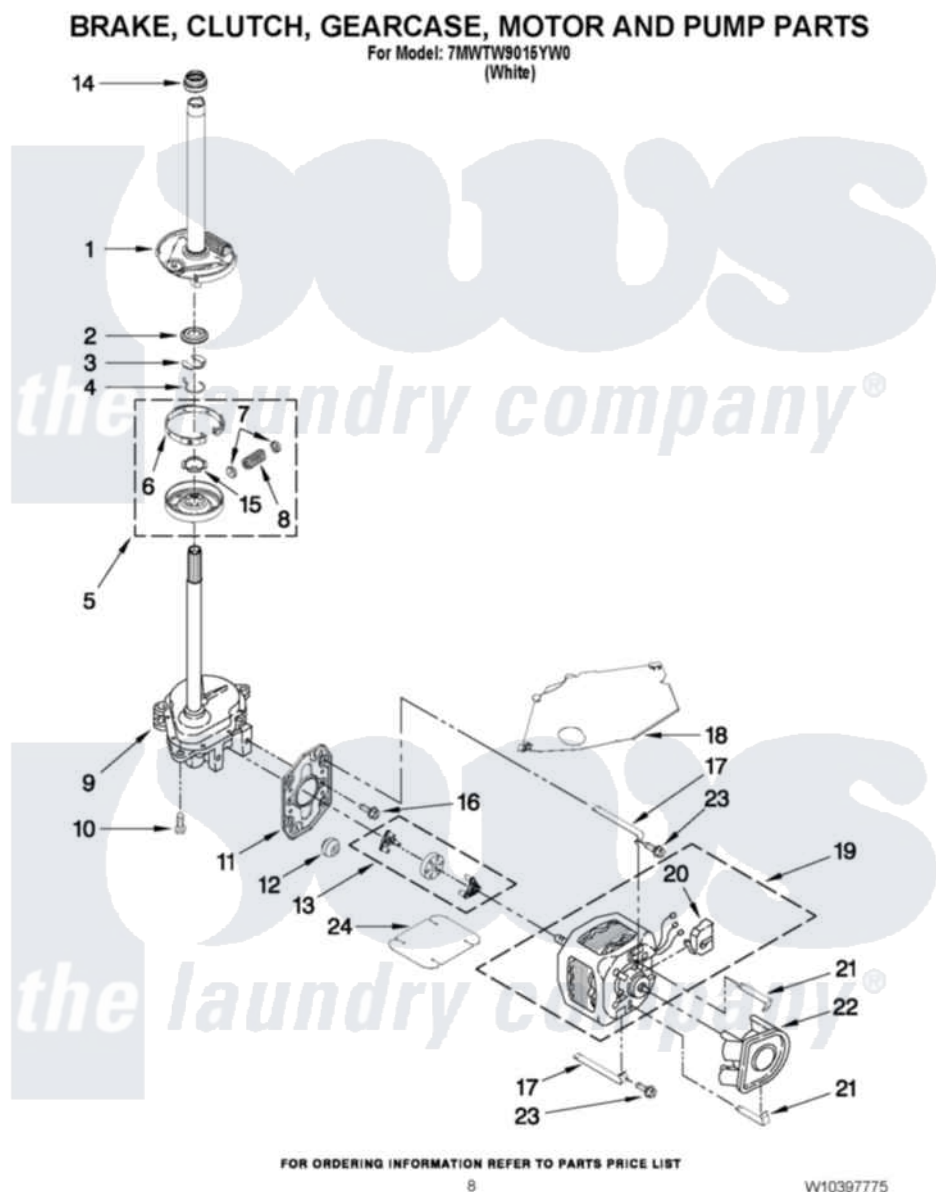

Whirlpool 7MWTW9015YW0 05 - BRAKE, CLUTCH, GEARCASE, MOTOR AND PUMP PARTS

Whirlpool [Residential Whirlpool 7MWTW9015YW0 Washer Parts](#) Parts Diagram 05 - BRAKE, CLUTCH, GEARCASE, MOTOR AND PUMP PARTS
Click on the part number to view part

Item	Original Part Number	Replaced By	Status	Part Description
1	388952	285792		Basketdrive
2	63292			Washer, Spin Tube Thrust
3	62697	W10080230		Ring, Spin Tube Support
4	63283	285353		Ring
5	3951311	285785		Clutch
6	3951308	285790		Lining
7	62646			Cap, Clutch Spring
8	3946792			Spring And Damper Assembly
9	8532118	3360629		Gearcase
10	3357334	3400516		Screw Anti-Rattle
11	62611			Plate, Motor Mount To Gearcase
12	62691			Grommet, Motor
13	3364003	285753A		Coupling
14	8577374			Seal, Centerpost

15	3355454		Clip, Main Drive
16	3400516		Screw Anti-Rattle
17	W10086010		Retainer, Motor
18	3362089		Shield, Tub To Motor
19	661600		Motor, Main Drive
20	62850	8529896	Switch, Main Drive Motor
21	8546127		Retainer, Pump
22	3363394		Pump
23	3387485	273556	Screw, 10-16 X 5/8
24	3946532		Shield, Motor