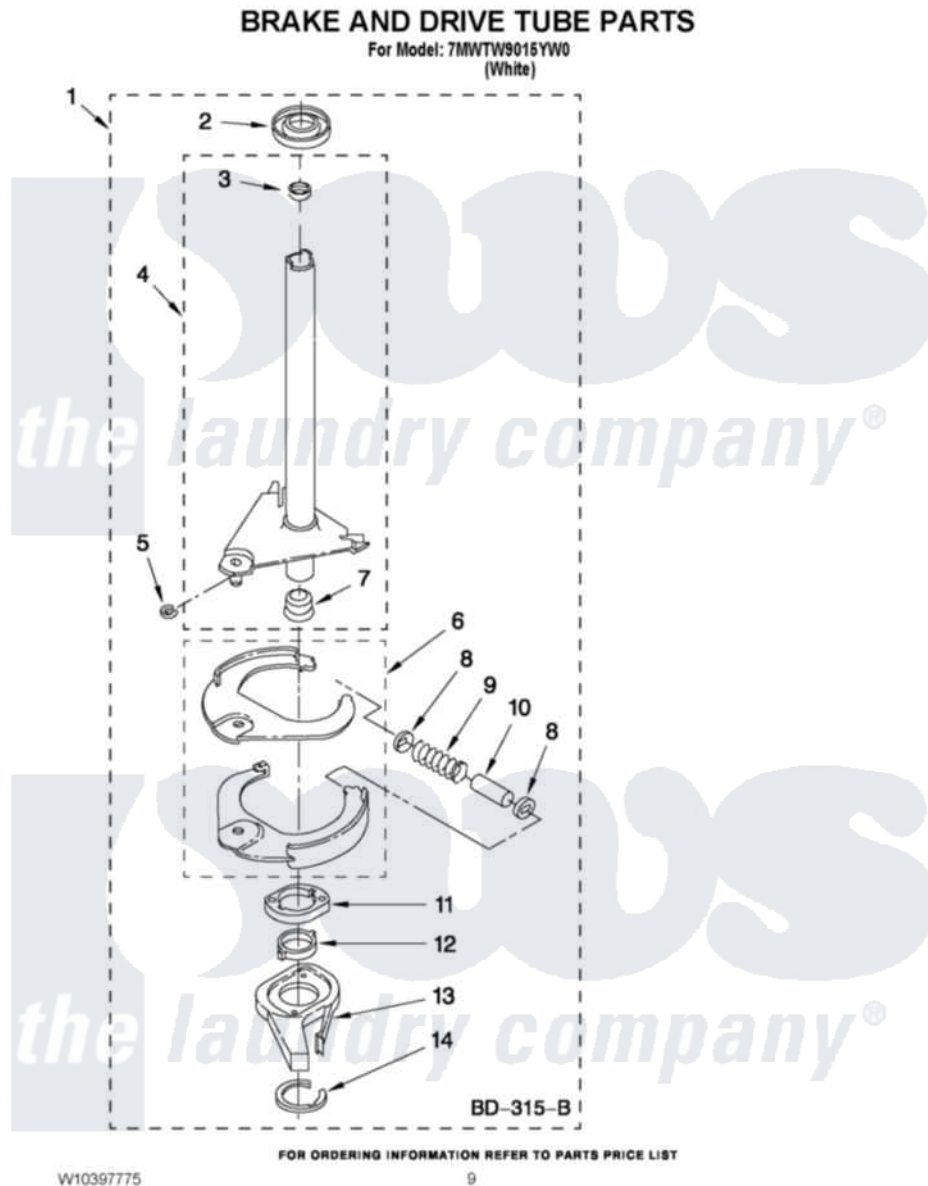

Whirlpool 7MWTW9015YW0 06 - BRAKE AND DRIVE TUBE PARTS

Whirlpool [Residential Whirlpool 7MWTW9015YW0 Washer Parts](#) Parts Diagram 06 - BRAKE AND DRIVE TUBE PARTS

[Click on the part number to view part](#)

Item	Original Part Number	Replaced By	Status	Part Description
1	388952	285792		Basketdrive
2	62658			Ring, Thrust
3	356427			Seal, Spin Pinion
4	64027	64208		Tube-Spin
5	64035	W10083190		Ring, Retaining
6	64232	285438		Shoe-Brake
7	62703	8546462		"T" Bearing, Spin Tube
8	3353956	285658		Sleeve
9	387806		Not Available	Spring, Brake
10	3355360	285658		Sleeve
11	661516	8546461		Cam, Brake Release
12	63022			Sleeve, Cam
13	64194	285790		Lining
14	90368	W10083200		Ring, Retaining
NI	285208			Lubricant