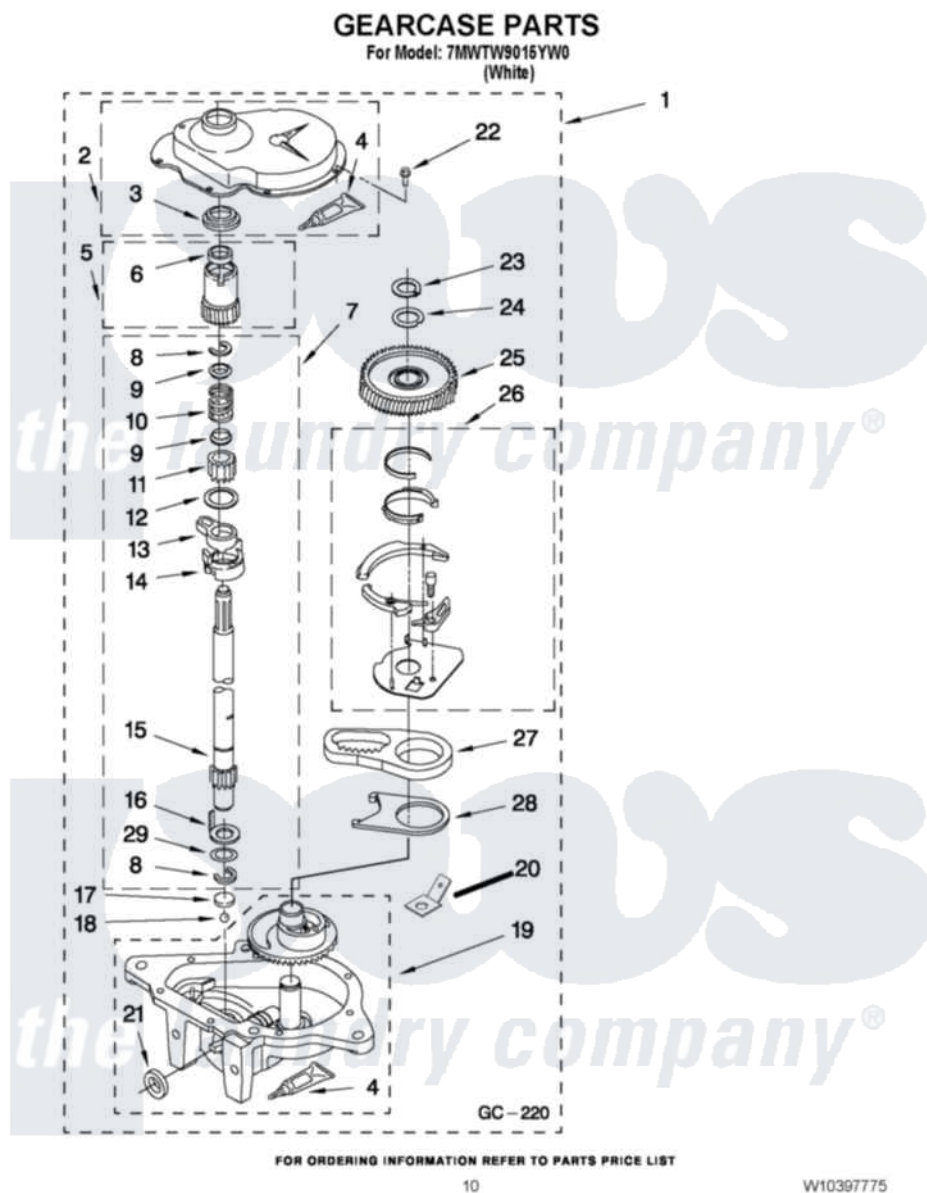

Whirlpool 7MWTW9015YW0 07 - GEARCASE PARTS

10

W10397775

Whirlpool [Residential Whirlpool 7MWTW9015YW0 Washer Parts](#) Parts Diagram 07 - GEARCASE PARTS
Click on the part number to view part

Item	Original Part Number	Replaced By	Status	Part Description
1	8532118	3360629		Gearcase
2	285202			Cover, Gearcase
3	3349985			Seal, Gearcase Cover
4	285195			Sealer Sealer, Gasket
5	63320	285362		Gear and Pinion
6	356427			Seal, Spin Pinion
7	389387			Shaft, Agitator
8	90369		Not Available	Ring, Retaining (2)
9	62677			Retainer, Spring
10	62676			Spring, Agitator
11	63273	285509		Shaft, Agitator
12	62619			Washer, Agitator Gear
13	62580	285206		Cam-Agitator
14	62581	285206		Cam-Agitator
15	285509			Shaft, Agitator
16	62618			Washer, Cam Thrust

17	16018	285205	Bearing
18	85529	285205	Bearing
19	389230	285515	Gearcase
20	3949116	Not Available	BLOCK TAB, TERMINAL
21	285352		Seal Kit, Thrust Plug
22	3351614		Screw, Gearcase Cover Mounting
23	3362552	285765	Ring-Retrn
24	285735	285766	Washer Kit, Thrust
25	62570	285362	Gear and Pinon
26	388253	999516	Shelf-Glas
27	3349296	8546456	Rack, Connecting
28	62621		Actuator, Shift
29	388815		Washer, Intermediate 1 3976263 Miscellaneous Parts Bag 2 3976300 Washer, Inlet Hose 3 3366913 Clamp, Hose