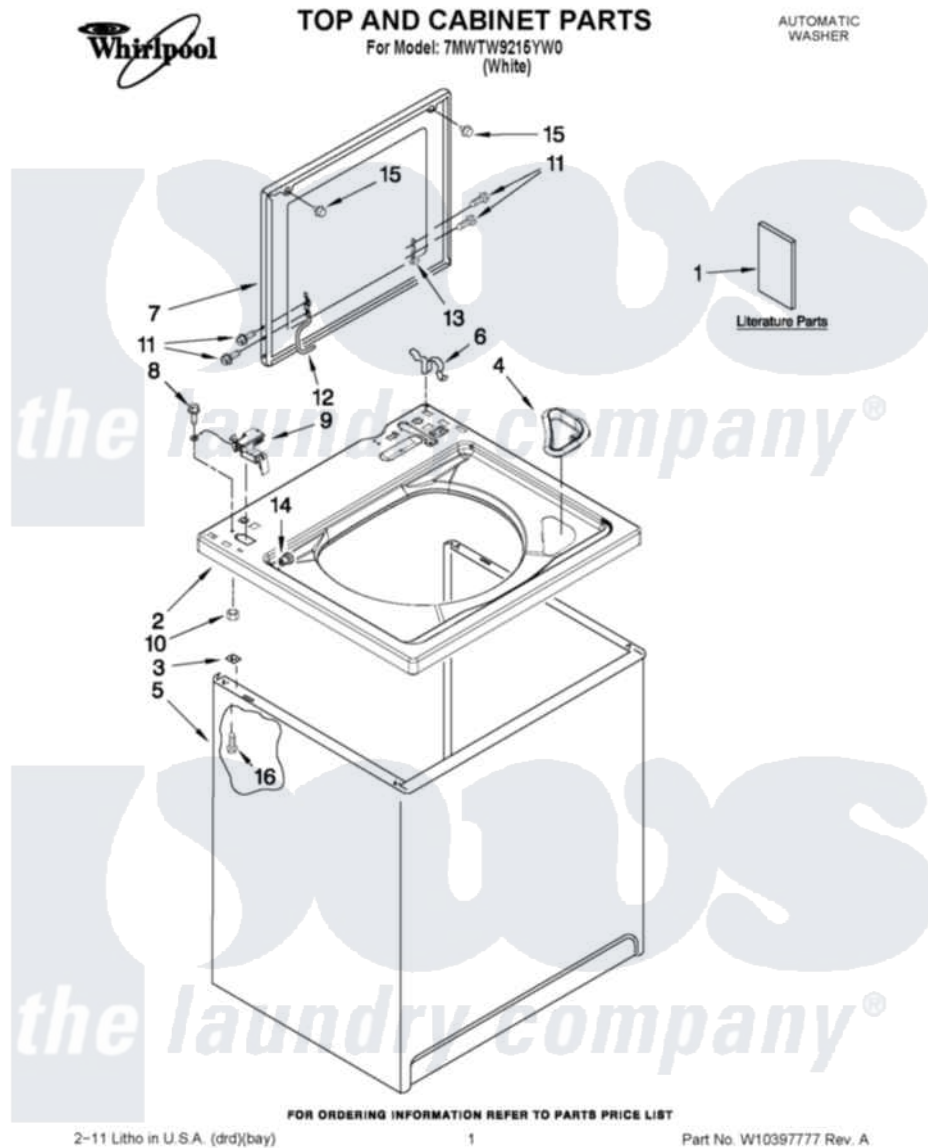

Whirlpool 7MWTW9215YW0 01 - TOP AND CABINET PARTS

Whirlpool Residential Whirlpool 7MWTW9215YW0 Washer Parts Parts Diagram 01 - TOP AND CABINET PARTS
Click on the part number to view part

Item	Original Part Number	Replaced By	Status	Part Description
1	W10155455		Not Available	Installation Instructions
"	W10381103		Not Available	FEATURE SHEET
"	W10381113		Not Available	ENERGY GUIDE (MEXICO)
"	W10213638		Not Available	Use & Care Guide
"	W10224331		Not Available	Wiring Diagram
2	W10194572			Top
3	62750			Spacer, Cabinet To Top (4)
4	W10192089			Dispenser, Bleach
5	63424			Cabinet
6	62780			Clip, Top And Cabinet And Rear Panel
7	W10171313	W10193861		Lid
8	3351614			Screw, Gearcase Cover Mounting
9	8318084			Switch, Lid
10	8533959	680762		Nut
11	W10119828			Screw, Lid Hinge Mounting

12	W10225136	Hinge 7 Pad Assembly
13	91770	Hinge, Lid
14	8319539	Bearing, Lid Hinge
15	9724509	Bumper, Lid
16	3390631	Screw, 10-16 X 3/8