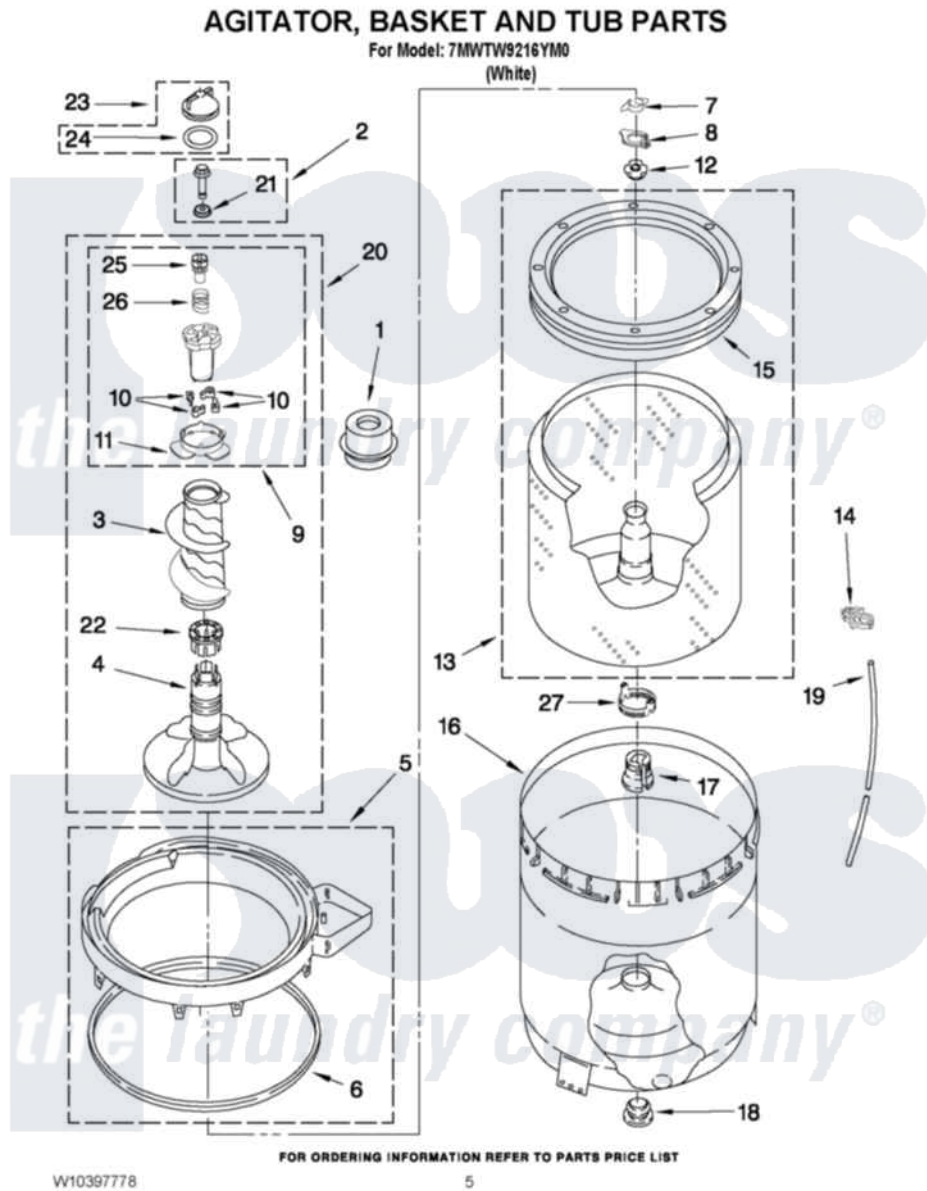

Whirlpool 7MWTW9216YM0 03 - AGITATOR, BASKET AND TUB PARTS

Whirlpool [Residential Whirlpool 7MWTW9216YM0 Washer Parts](#) Parts Diagram 03 - AGITATOR, BASKET AND TUB PARTS

[Click on the part number to view part](#)

| Item | Original Part Number | Replaced By | Status | Part Description |
|------|---------------------------|---------------------------|--------|-----------------------------|
| 1 | 8580006 | | | Dispenser, Fabric Softener |
| 2 | 358237 | | | Screw And Washer |
| 3 | 8054468 | | | Auger, Agitator |
| 4 | 8578209 | | | Agitator, Complete Assembly |
| 5 | 8528150 | W10445870 | | Ring-Tub |
| 6 | 3976308 | | | Gasket, Tub Ring |
| 7 | 3354845 | | | Clip, Agitator |
| 8 | 8543666 | | | Washer, Agitator |
| 9 | 8537434 | | | Cam, Driven |
| 10 | 3366877 | 80040 | | Dog-Agitator |
| 11 | 8055141 | | | Bearing-Driven Cam |
| 12 | 21366 | | | Nut, Spanner |
| 13 | W10389328 | | | Clothes Container, Assembly |
| 14 | 2219077 | | | Clip, Pressure Switch Hose |
| 15 | 387240 | | | Ring, Balance |
| 16 | 63849 | | | Strain Relief, Power Cord |

| | | | |
|----|---------------------------|---------------------------|-----------------------------|
| 17 | 389140 | | Tub Block, Basket Drive |
| 18 | 383727 | | Gasket, Centerpod |
| 19 | 3347780 | 353244 | Hose, Pressure Switch |
| 20 | 8578210 | | Agitator, Complete Assembly |
| 21 | 3949550 | | Washer |
| 22 | 8055228 | | Spacer, Thrust |
| 23 | 3354733 | W10074580 | Cap, Barrier |
| 24 | W10072840 | | Fabric Softener |
| 25 | 8533540 | | Retainer, Spring |
| 26 | 8055140 | | Spring, Compression |
| 27 | 8577198 | | Filter, Lint |