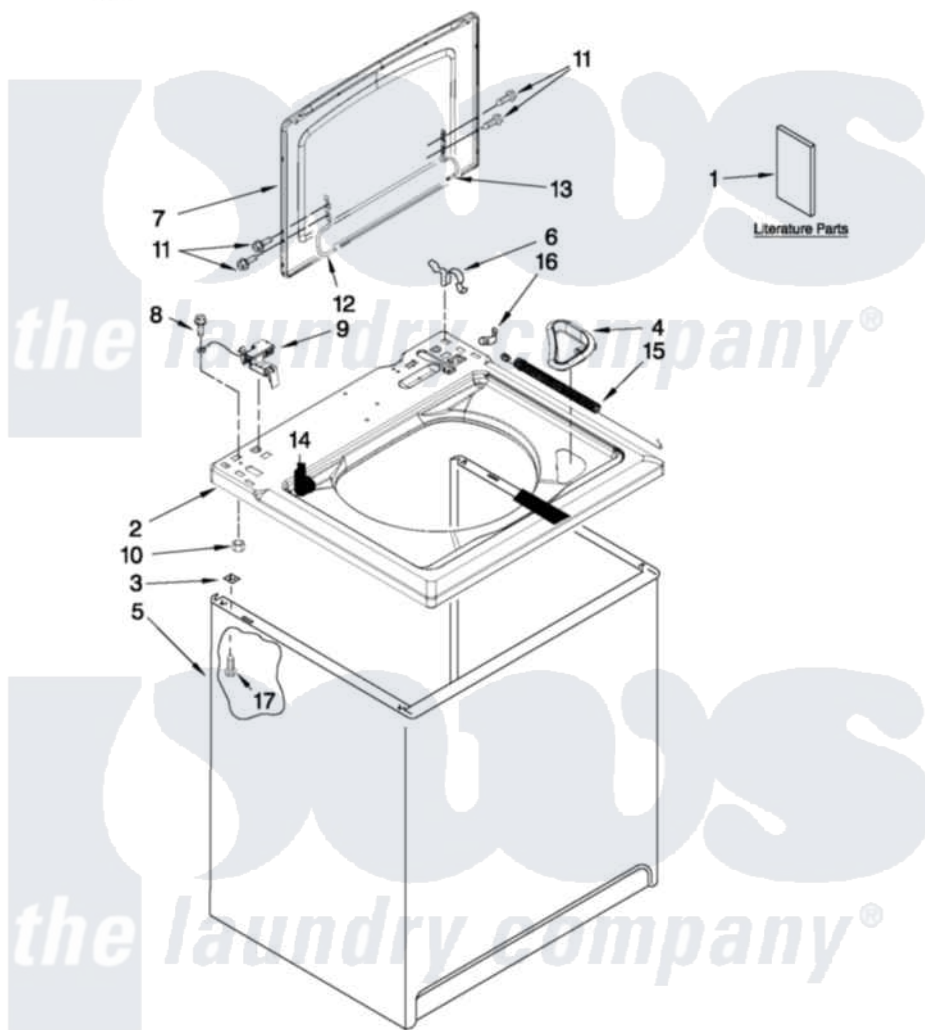

Whirlpool 7MWTW9315YW0 01 - TOP AND CABINET PARTS

TOP AND CABINET PARTS

For Model: 7MWTW9315YW0
(White)

AUTOMATIC
WASHER

FOR ORDERING INFORMATION REFER TO PARTS PRICE LIST

2-11 Litho in U.S.A. (drd)(bay)

1

Part No. W10397779 Rev. A

Whirlpool [Residential Whirlpool 7MWTW9315YW0 Washer Parts](#) Parts Diagram 01 - TOP AND CABINET PARTS

[Click on the part number to view part](#)

Item	Original Part Number	Replaced By	Status	Part Description
1	W10155455		Not Available	Installation Instructions
"	W10381103		Not Available	FEATURE SHEET
"	W10381115		Not Available	ENERGY GUIDE (MEXICO)
"	W10213638		Not Available	Use & Care Guide
"	W10224331		Not Available	Wiring Diagram
2	W10203530			Top
3	62750			Spacer, Cabinet To Top (4)
4	W10192089			Dispenser, Bleach
5	63424			Cabinet
6	62780			Clip, Top And Cabinet And Rear Panel
7	W10164516			Lid Assembly
8	3351614			Screw, Gearcase Cover Mounting
9	8318084			Switch, Lid
10	8533959	680762		Nut
11	W10119828			Screw, Lid Hinge Mounting

12	8559336	W10225136	Hinge 7 Pad Assembly
13	W10202542		Hinge, Lid
14	8319539		Bearing, Lid Hinge
15	W10208782		Spring-Extension, Glass Lid
16	3350828		Clip-Cylinder Retainer
17	3390631		Screw, 10-16 X 3/8