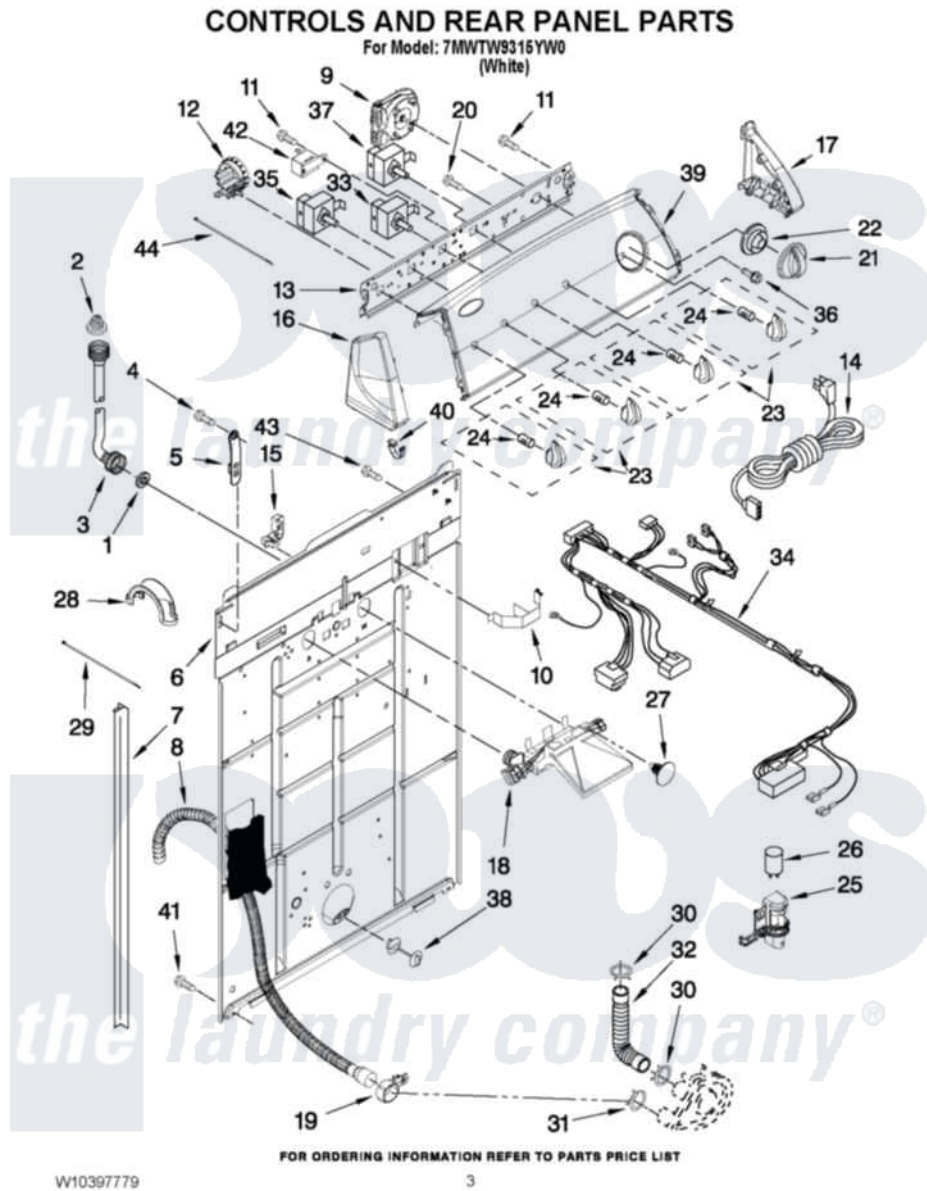

Whirlpool 7MWTW9315YW0 02 - CONTROLS AND REAR PANEL PARTS

Whirlpool [Residential Whirlpool 7MWTW9315YW0 Washer Parts](#) Parts Diagram 02 - CONTROLS AND REAR PANEL PARTS

[Click on the part number to view part](#)

Item	Original Part Number	Replaced By	Status	Part Description
1	W10242307	16123		Washer Inlet-Hose Miscellaneous Parts Must be Ordered Separately.
2	353362	285452		Hose Screen
3	W10194210	89503		Hose-Inlet
"	W10196191	89503		Hose-Inlet
4	9740848			Screw, Mixing Valve Mounting
5	8568314			Strap, Console
6	W10194450			Panel, Rear
7	62747			Pad, Rear Panel
8	W10189267			Drain Hose Assembly
9	8577356			Timer, Control
10	8055003			Clip, Harness And Pressure Switch
11	90767			Screw, 8A X 3/8 HeX Washer Head Tapping
12	W10231403			Switch, Water Level

13	8566003		Bracket, Control
14	W10115689		Cord, Power
15	3952821	285777	Relief-Str
16	8566035	8565957	Cap, End
17	8566032	8565954	Cap, End
18	W10278652		Valve, Water Inlet W/Vacuum Break
19	8541668		Clamp, Hose
20	3400073		Screw, Ground
21	8566022		Knob, Timer
22	8566018		Dial,
23	8565944		Knob, Control
24	8536939		Clip, Knob
25	8318046		Clip, Capacitor
26	8572717		Capacitor, Motor Start
27	W10000080	8282566	Clip, Pine Tree
28	8577378		U-Bend, Drain Hose
29	W10339879		Tie, Cable
30	3363366	616099	Clamp
31	8317496	285655	Clamp, Hose
32	3951449	285871	Hose
33	3949180	W10168257	Switch, Rotary
34	W10224861		Harness, Wiring
35	661614		Switch, Water Temperature
36	3400818		Screw, Timer Mounting
37	3949180	W10168257	Switch, Rotary
38	8519200		Support, Rear Panel
39	W10370416		Panel, Console
40	8312709		Clip-Console
41	62863	3390631	Screw, 10-16 X 3/8
42	694419		Mini-Buzzer
43	3351614		Screw, Gearcase Cover Mounting
44	W10231379	W10251893	Clamp-Hose