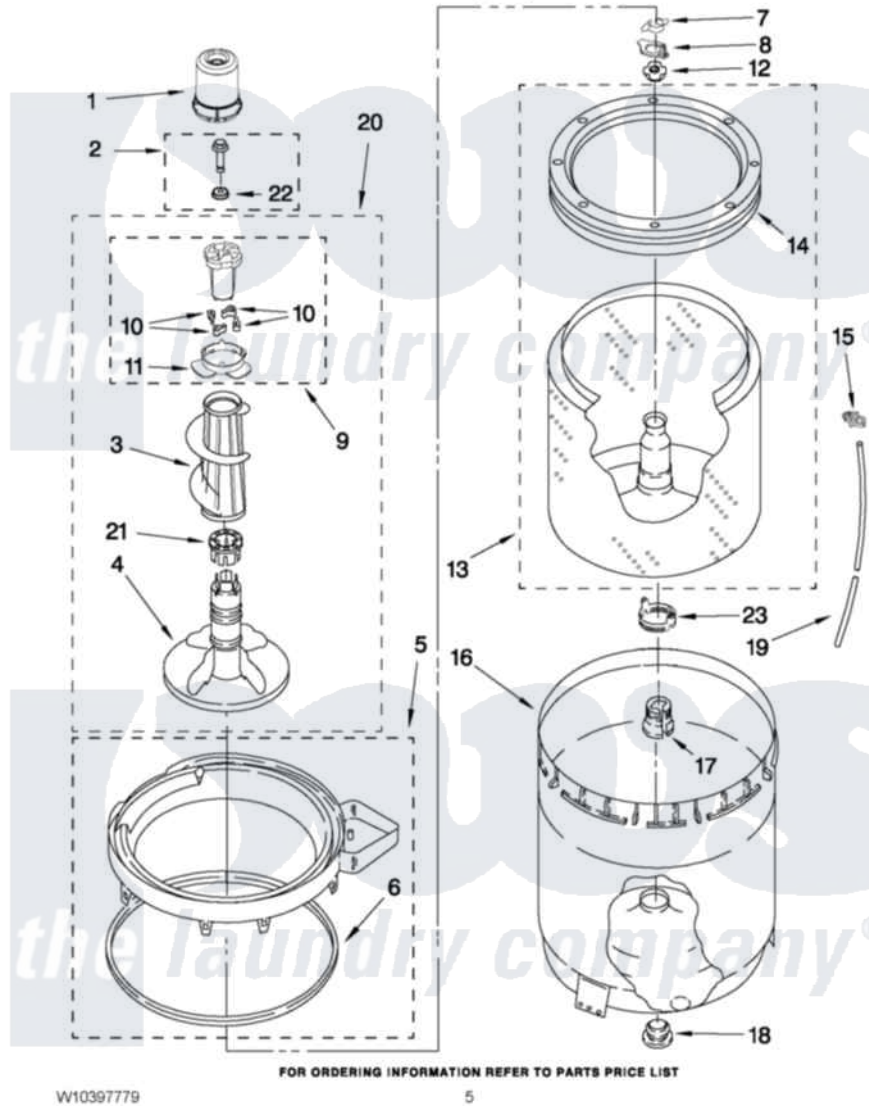

Whirlpool 7MWTW9315YW0 03 - AGITATOR, BASKET AND TUB PARTS

AGITATOR, BASKET AND TUB PARTS

For Model: 7MWTW9315YW0
(White)

Whirlpool [Residential Whirlpool 7MWTW9315YW0 Washer Parts](#) Parts Diagram 03 - AGITATOR, BASKET AND TUB PARTS

[Click on the part number to view part](#)

Item	Original Part Number	Replaced By	Status	Part Description
1	8533252			Dispenser, Fabric Softener
2	358237			Screw And Washer
3	389141	3360824		Auger, Agitator
4	389386			Agitator
5	8528150	W10445870		Ring-Tub
6	3976308			Gasket, Tub Ring
7	3354845			Clip, Agitator
8	8543666			Washer, Agitator
9	3363662	285748		Cam-Agitator
10	3366877	80040		Dog-Agitator
11	3363661			Bearing, Driven Cam
12	21366			Nut, Spanner
13	8526016	W10389328		Clothes Container, Assembly
14	387240			Ring, Balance
15	2219077			Clip, Pressure Switch Hose
16	63849			Strain Relief, Power Cord

17	389140		Tub Block, Basket Drive
18	383727		Gasket, Centerpodt
19	3347780	353244	Hose, Pressure Switch
20	3347674	285727	Agitator
21	3350389	285587	Washer
22	3949550		Washer
23	8577198		Filter, Lint