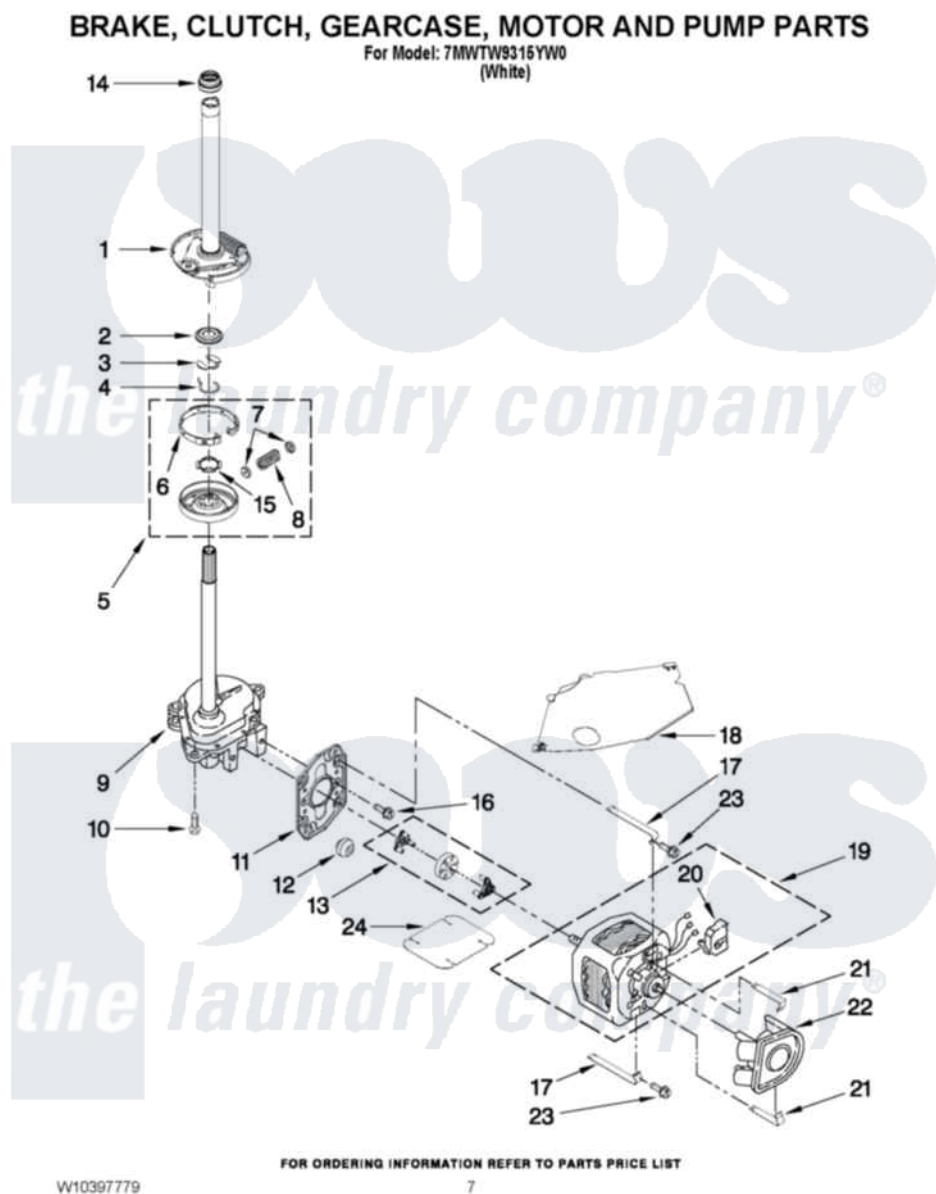

# Whirlpool 7MWTW9315YW0 04 - BRAKE, CLUTCH, GEARCASE, MOTOR AND PUMP PARTS

Whirlpool [Residential Whirlpool 7MWTW9315YW0 Washer Parts](#) Parts Diagram 04 - BRAKE, CLUTCH, GEARCASE, MOTOR AND PUMP PARTS  
Click on the part number to view part

Item	Original Part Number	Replaced By	Status	Part Description
1	388952	<a href="#">285792</a>		Basketdrive
2	<a href="#">63292</a>			Washer, Spin Tube Thrust
3	62697	<a href="#">W10080230</a>		Ring, Spin Tube Support
4	63283	<a href="#">285353</a>		Ring
5	3951311	<a href="#">285785</a>		Clutch
6	3951308	<a href="#">285790</a>		Lining
7	<a href="#">62646</a>			Cap, Clutch Spring
8	<a href="#">3946792</a>			Spring And Damper Assembly
9	8532118	<a href="#">3360629</a>		Gearcase
10	3357334	<a href="#">3400516</a>		Screw Anti-Rattle
11	<a href="#">62611</a>			Plate, Motor Mount To Gearcase
12	<a href="#">62691</a>			Grommet, Motor
13	3364003	<a href="#">285753A</a>		Coupling
14	<a href="#">8577374</a>			Seal, Centerpost

15	<a href="#">3355454</a>		Clip, Main Drive
16	<a href="#">3400516</a>		Screw Anti-Rattle
17	<a href="#">W10086010</a>		Retainer, Motor
18	<a href="#">3362089</a>		Shield, Tub To Motor
19	<a href="#">661600</a>		Motor, Main Drive
20	62850	<a href="#">8529896</a>	Switch, Main Drive Motor
21	<a href="#">8546127</a>		Retainer, Pump
22	<a href="#">3363394</a>		Pump
23	3387485	<a href="#">273556</a>	Screw, 10-16 X 5/8
24	<a href="#">3946532</a>		Shield, Motor