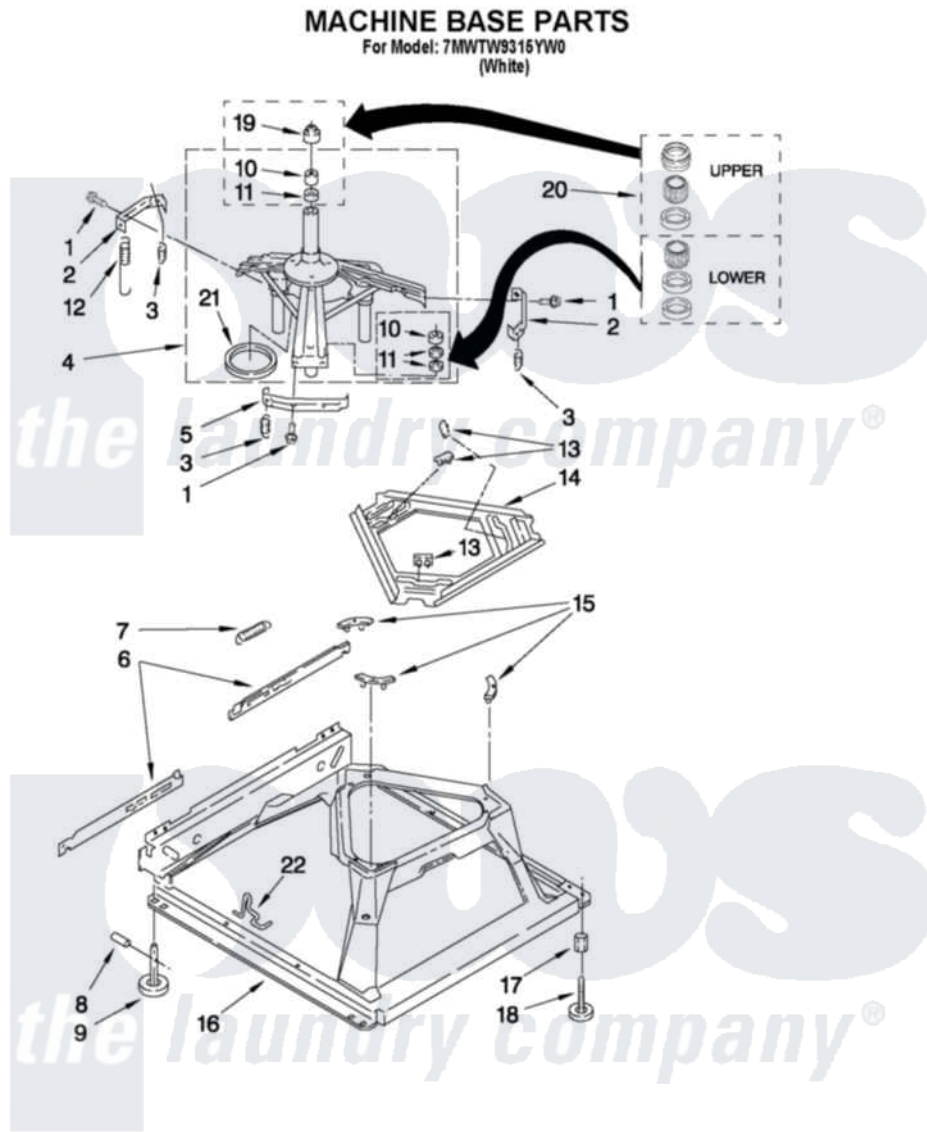

# Whirlpool 7MWTW9315YW0 05 - MACHINE BASE PARTS

FOR ORDERING INFORMATION REFER TO PARTS PRICE LIST

Whirlpool [Residential Whirlpool 7MWTW9315YW0 Washer Parts](#) Parts Diagram 05 - MACHINE BASE PARTS  
 Click on the part number to view part

Item	Original Part Number	Replaced By	Status	Part Description
1	<a href="#">3400076</a>			Screw, Bracket Mounting
2	<a href="#">64067</a>			Bracket, Spring Outer
3	<a href="#">63907</a>			Spring, Suspension
4	8575214	<a href="#">280184</a>		Support
5	<a href="#">64065</a>			Bracket, Spring Outer
6	<a href="#">63466</a>			Link, Leveling Mechanism
7	62597	<a href="#">8316845</a>		Spring
8	<a href="#">62837</a>			Pin, Knurled
9	62596	<a href="#">285244</a>		Feet-Leveling
10	<a href="#">8546455</a>			Bearing, Centerpost
11	357409	<a href="#">359449</a>		Seal, Agitator Shaft
12	<a href="#">W10250667</a>			Spring, Counterweight
13	62568	<a href="#">285219</a>		Pad
14	<a href="#">3946509</a>			Plate, Suspension
15	3363660	<a href="#">285744</a>		Pad
16	3946512	<a href="#">285771</a>		Base

17	<a href="#">3359452</a>	Nut, Lock
18	<a href="#">W10001130</a>	Foot, Leveling
19	<a href="#">8577376</a>	Seal, Centerpost
20	<a href="#">285203</a>	Centerpost Bearing Kit
21	<a href="#">63134</a>	Ring, Sound Deadening
22	<a href="#">W10145155</a>	Retainer, Suspension Spring