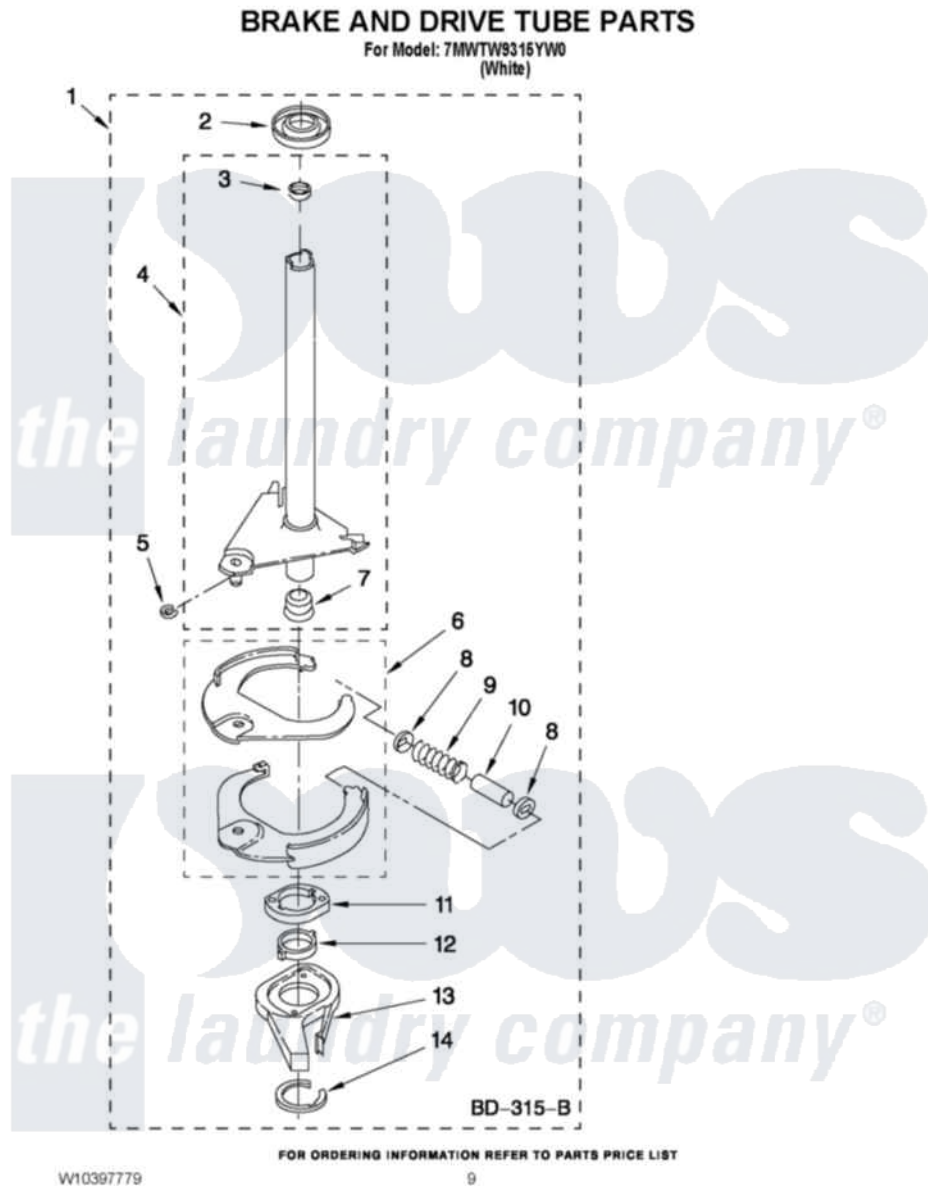

Whirlpool 7MWTW9315YW0 06 - BRAKE AND DRIVE TUBE PARTS

Whirlpool [Residential Whirlpool 7MWTW9315YW0 Washer Parts](#) Parts Diagram 06 - BRAKE AND DRIVE TUBE PARTS

[Click on the part number to view part](#)

Item	Original Part Number	Replaced By	Status	Part Description
1	388952	285792		Basketdrive
2	62658			Ring, Thrust
3	356427			Seal, Spin Pinion
4	64027	64208		Tube-Spin
5	64035	W10083190		Ring, Retaining
6	64232	285438		Shoe-Brake
7	62703	8546462		"T" Bearing, Spin Tube
8	3353956	285658		Sleeve
9	387806		Not Available	Spring, Brake
10	3355360	285658		Sleeve
11	661516	8546461		Cam, Brake Release
12	63022			Sleeve, Cam
13	64194	285790		Lining
14	90368	W10083200		Ring, Retaining
NI	285208			Lubricant