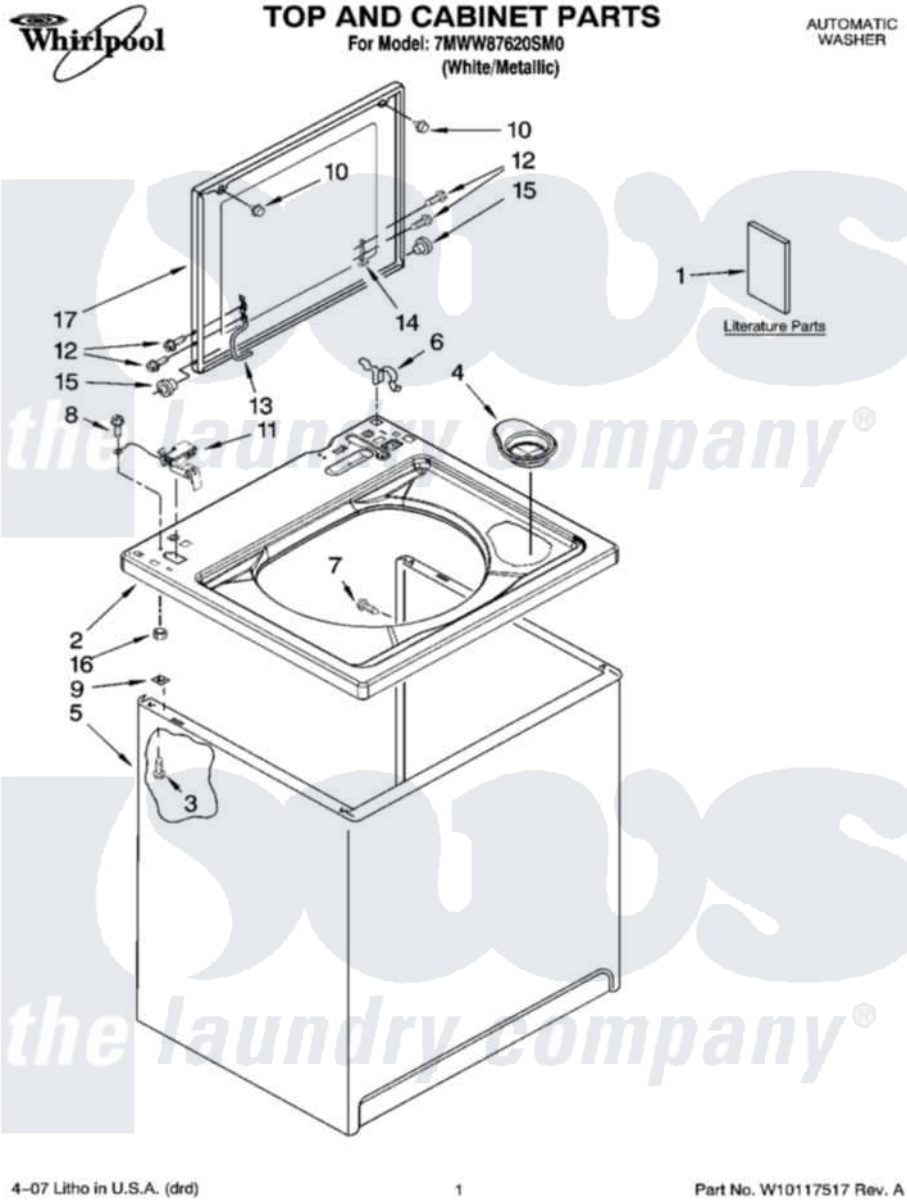

# Whirlpool 7MWW87620SM0 01 - TOP AND CABINET PARTS

Whirlpool Residential Whirlpool 7MWW87620SM0 Washer Parts Parts Diagram 01 - TOP AND CABINET PARTS  
Click on the part number to view part

Item	Original Part Number	Replaced By	Status	Part Description
1	W10071230		Not Available	Installation Instructions
"	W10096781		Not Available	Feature Sheet
"	8539806		Not Available	Use & Care Guide
"	W10096779		Not Available	Energy Guide (Mexico)
"	W10038030		Not Available	Wiring Diagram
2	<a href="#">8566017</a>			Top
3	<a href="#">3390631</a>			Screw, 10-16 X 3/8
4	<a href="#">8566266</a>			Dispenser, Bleach
5	<a href="#">63424</a>			Cabinet
6	<a href="#">62780</a>			Clip, Top And Cabinet And Rear Panel
7	3357011	<a href="#">308685</a>		Side Trim )
8	<a href="#">3351614</a>			Screw, Gearcase Cover Mounting
9	62750			Spacer, Cabinet To Top (4)
10	<a href="#">9724509</a>			Bumper, Lid
11	<a href="#">8318084</a>			Switch, Lid

12	<a href="#">W10119828</a>		Screw, Lid Hinge Mounting
13	8559336	<a href="#">W10225136</a>	Hinge 7 Pad Assembly
14	<a href="#">91770</a>		Hinge, Lid
15	<a href="#">8319539</a>		Bearing, Lid Hinge
16	8533959	<a href="#">680762</a>	Nut
17	<a href="#">8541777</a>		Lid