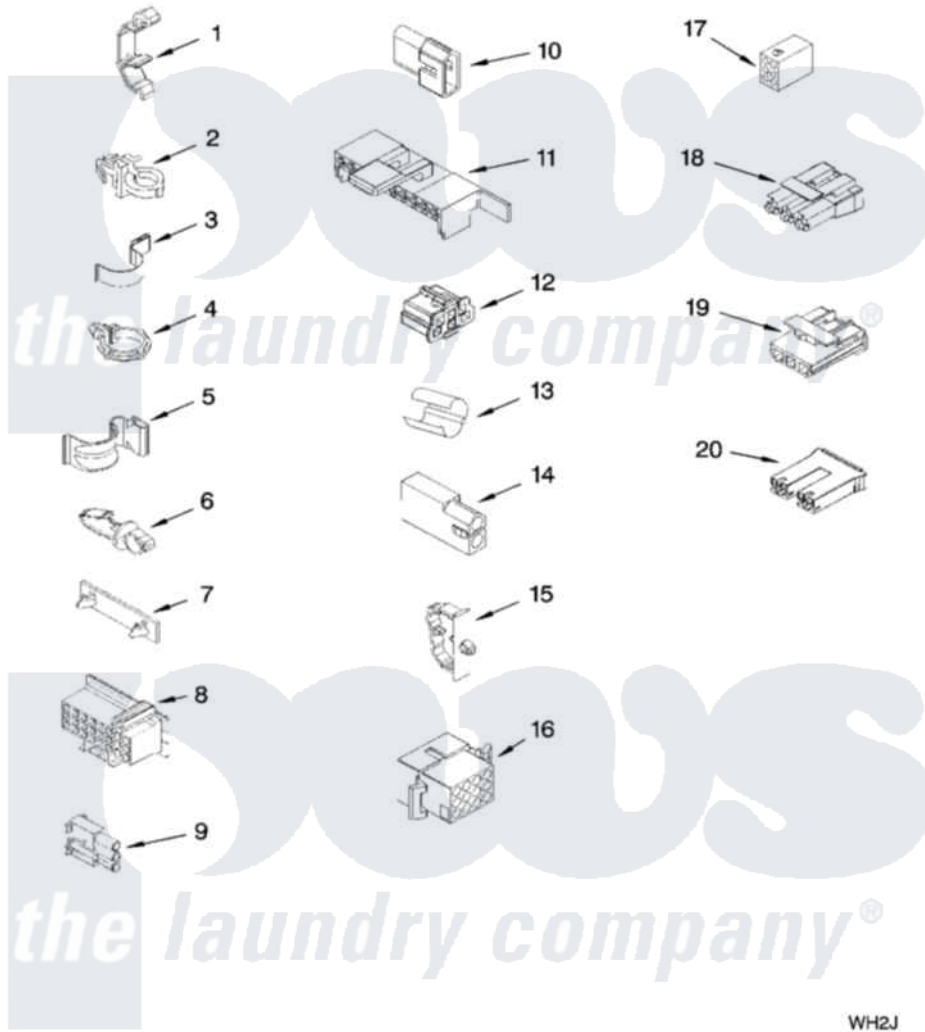

Whirlpool 7MWW87620SM0 06 - WIRING HARNESS PARTS

WIRING HARNESS PARTS

For Model: 7MWW87620SM0
(White/Metallic)

W10117517

9

WH2J

Whirlpool [Residential Whirlpool 7MWW87620SM0 Washer Parts](#) Parts Diagram 06 - WIRING HARNESS PARTS
Click on the part number to view part

Item	Original Part Number	Replaced By	Status	Part Description
1	3349557			Retainer, Harness
2	388498		Not Available	Clip, Harness
3	3347812	8528351		Clip
4	3352501	8559320		Restraint, Hose
5	90016			Clip, Pressure Switch Hose
6	3390496	8281256		Clip, Harness
7	389379			Retainer, Side To Feature Panel
8	3948614			Disconnect Block
"	352089			Timer, Block Disconnect
9	62889			Receptacle, Terminal
10	353424			Plug, Terminal
11	62505			Block, Disconnect
12	3347243			Block, Disconnect
13	63523			Harness, Protector
14	717252			Receptacle, Terminal
15	3352944			Clip, Harness

16	3390423		Not Available	Block, Disconnect (12-Way) (Timer) (Use Term. 94613)
17	3347730		Not Available	Receptacle, (6-Way) (Use Term. 94613)
18	3948617	2172937		Connector
19	3360056			Connector
20	3354925			Block, Connector
"	3354926			Block, Connector