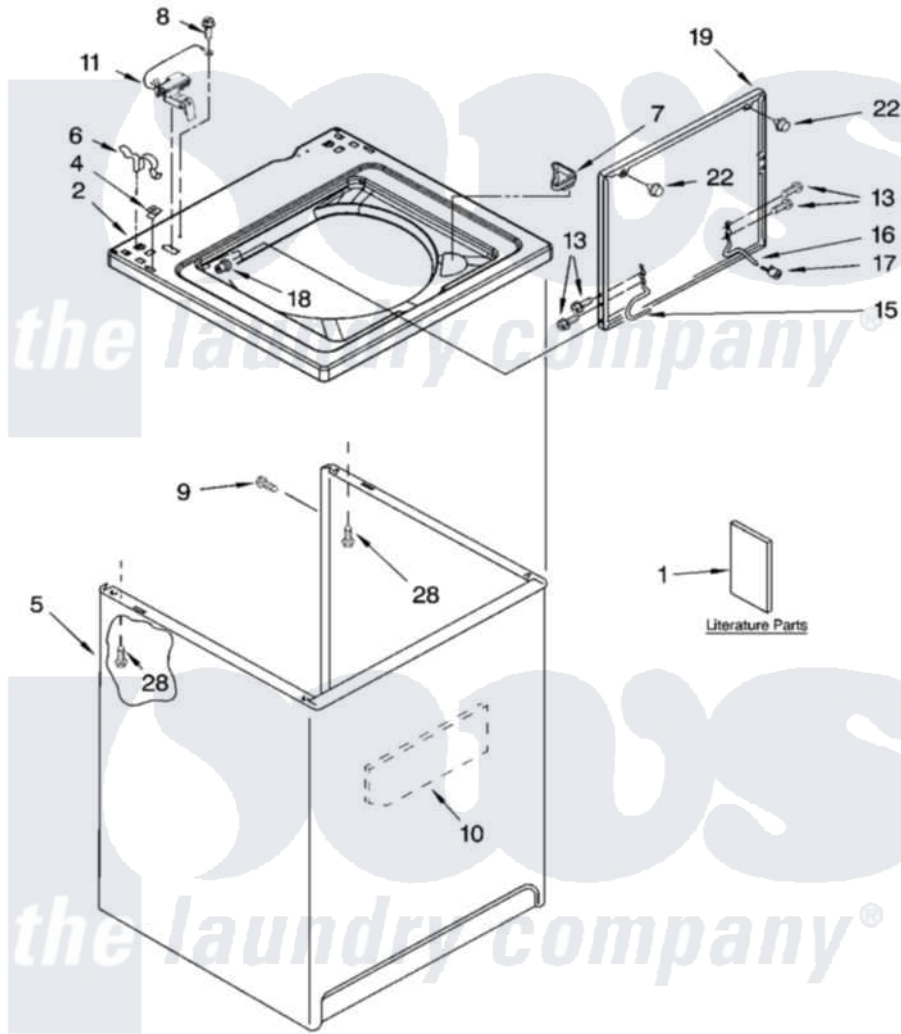

Whirlpool 8TLSQ8533LT0 01 - TOP AND CABINET PARTS

TOP AND CABINET PARTS

For Model: 8TLSQ8533LT0
(Biscuit)

AUTOMATIC
WASHER

9-04 Litho in U.S.A. (drd)

1

Part No. 8180185

Whirlpool [Residential Whirlpool 8TLSQ8533LT0 Washer Parts](#) Parts Diagram 01 - TOP AND CABINET PARTS

[Click on the part number to view part](#)

Item	Original Part Number	Replaced By	Status	Part Description
1	8539792		Not Available	Installation Instructions
"	8558488		Not Available	Feature Sheet
"	8539791		Not Available	Use & Care Guide (English/Chinese)
"	8543287		Not Available	Wiring Diagram
2	8318066			Top
4	357213			Nut, Push-In
5	3952698	3954357		Cabinet
6	62780			Clip, Top And Cabinet And Rear Panel
7	3362952			Dispenser, Bleach
8	3351614			Screw, Gearcase Cover Mounting
9	3357011	308685		Side Trim)
10	3976348			Absorber, Sound
11	8318084			Switch, Lid
13	3351355	W10119828		Screw, Lid Hinge Mounting

15	8318088		Hinge, Lid
16	54583		Hinge, Lid
17	19119		Bumper, Lid Hinge
18	21258		Bearing, Lid Hinge
19	8541742	3957511	Lid
22	9724509		Bumper, Lid
28	3390631		Screw, 10-16 X 3/8