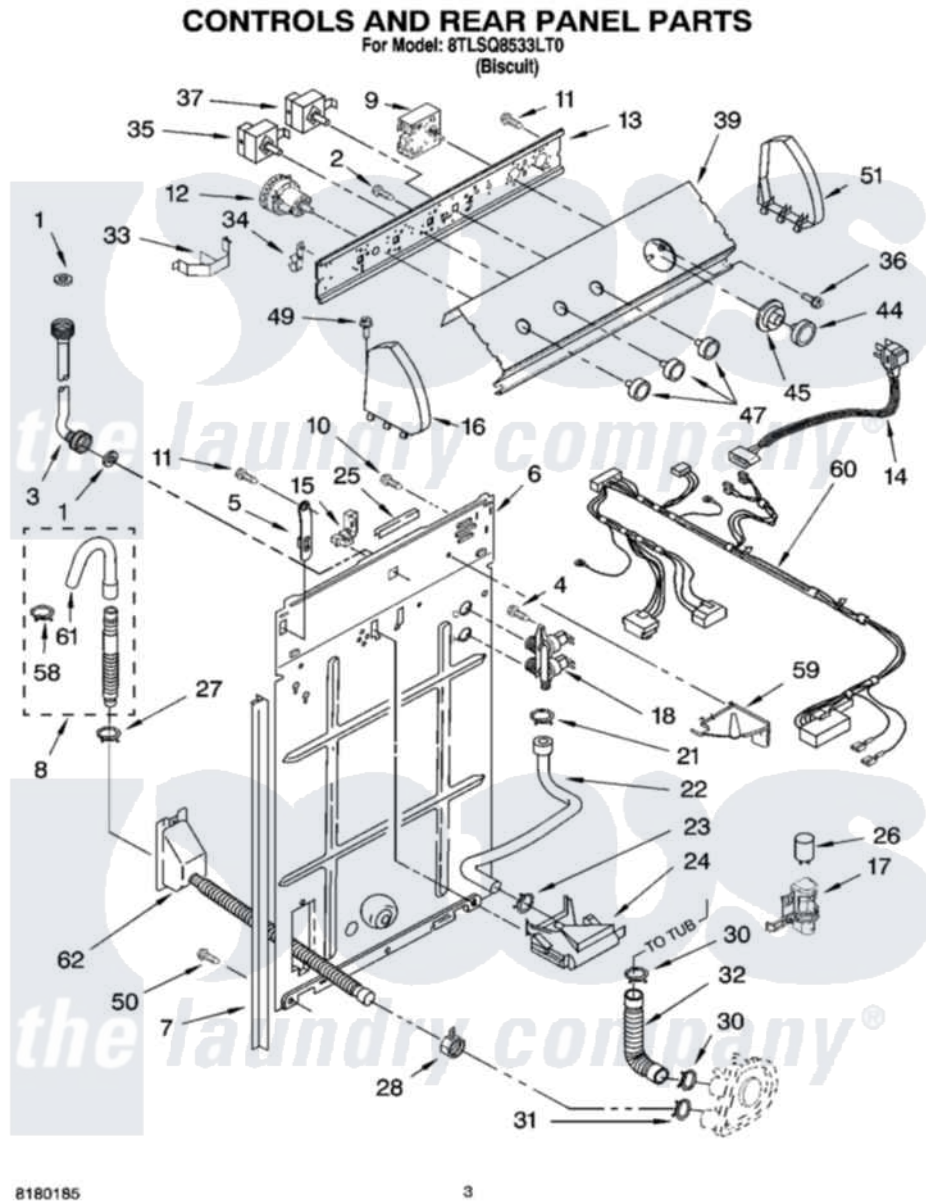

Whirlpool 8TLSQ8533LT0 02 - CONTROLS AND REAR PANEL PARTS

Whirlpool [Residential Whirlpool 8TLSQ8533LT0 Washer Parts](#) Parts Diagram 02 - CONTROLS AND REAR PANEL PARTS

[Click on the part number to view part](#)

Item	Original Part Number	Replaced By	Status	Part Description
1	16123			Washer Inlet-Hose Miscellaneous Parts Must be Ordered Separately.
2	3179795			Screw, Ground
3	3949374	89503		Hose-Inlet
"	3949375	89503		Hose-Inlet
4	9740848			Screw, Mixing Valve Mounting
5	8318255	8568314		Strap, Console
6	8318405			Panel, Rear
7	62747			Pad, Rear Panel
8	3951609	285664		Hose
"	661577	285666		Hose
"	3357090	285702		Hose
9	3953553			Timer, Control
10	3351614			Screw, Gearcase Cover Mounting
11	00767			Screw, 8A X 3/8 HeX Washer

11	30707		Head Tapping
12	3366848	W10339229	Switch-WL
13	3948608		Bracket, Control
14	8532158	W10130795	Cord-Power
15	3949468	285777	Relief-Str
16	8271368	279965	Endcap
17	8318046		Clip, Capacitor
18	3952164	285805	Valve-Inlet
21	301958	596669	Clamp, Manifold
22	8541607	3357328	Hose, Vacuum Break
23	370450	596669	Clamp, Manifold
24	387606	3360977	Break-Vac
25	303294	3367669	Protector, Edge
26	661606	8572717	Capacitor, Motor Start
27	3366912	356138	Clamp, Hose
28	3976395		Restraint, Hose
30	3363366	616099	Clamp
31	8317496	285655	Clamp, Hose
32	3951449	285871	Hose
33	8055003		Clip, Harness And Pressure Switch
34	8317975		Restraint, Harness
35	3949187	W10168262	Switch, Rotary
36	3400818		Screw, Timer Mounting
37	3949185		Switch, Rotary
39	8539609		Panel, Console
44	8271347	3957822	Knob, Timer
45	8271370	3957850	Dial, Timer
47	8271348	3957797	Knob, Push-To-Start
49	388326		Screw, 8-18 X 1.25
50	62863	3390631	Screw, 10-16 X 3/8
51	8271362	279965	Endcap
58	3366913	3357331	Clamp, Drain
59	8539874		Shield, Suds
60	3956875		Harness, Wiring
61	3357027		Nozzle, Hose Drain
62	8317940	W10358149	Drain Hose Assembly