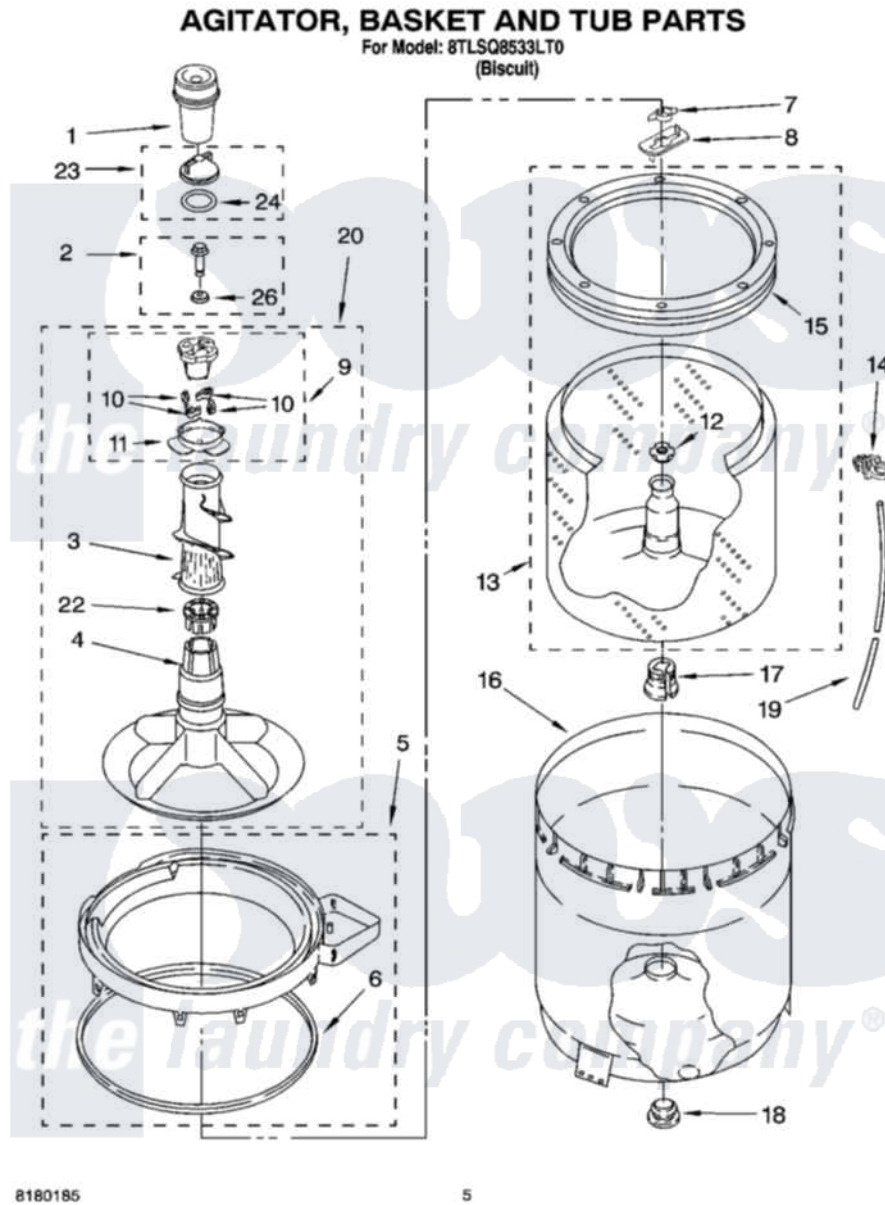

# Whirlpool 8TLSQ8533LT0 03 - AGITATOR, BASKET AND TUB PARTS

8180185

5

Whirlpool Residential Whirlpool 8TLSQ8533LT0 Washer Parts Parts Diagram 03 - AGITATOR, BASKET AND TUB PARTS

[Click on the part number to view part](#)

Item	Original Part Number	Replaced By	Status	Part Description
1	<a href="#">63580</a>			Dispenser, Fabric Softener
2	<a href="#">358237</a>			Screw And Washer
3	<a href="#">3348752</a>			Mover, Clothes
4	<a href="#">3347288</a>			Agitator
5	8528150	<a href="#">W10445870</a>		Ring-Tub
6	<a href="#">3976308</a>			Gasket, Tub Ring
7	<a href="#">3354845</a>			Clip, Agitator
8	3355921	<a href="#">8543666</a>		Washer, Agitator
9	3363663	<a href="#">285811</a>		Cam-Agitator
10	3366877	<a href="#">80040</a>		Dog-Agitator
11	<a href="#">3363661</a>			Bearing, Driven Cam
12	<a href="#">21366</a>			Nut, Spanner
13	8526017	<a href="#">W10389329</a>		Clothes Container, Assembly
14	<a href="#">2219077</a>			Clip, Pressure Switch Hose
15	8519788	<a href="#">387240</a>		Ring, Balance
16	<a href="#">63849</a>			Strain Relief, Power Cord

17	<a href="#">389140</a>		Tub Block, Basket Drive
18	<a href="#">383727</a>		Gasket, Centerpodt
19	3347780	<a href="#">353244</a>	Hose, Pressure Switch
20	3348117	<a href="#">285565</a>	Agitator
22	3350389	<a href="#">285587</a>	Washer
23	3354733	<a href="#">W10074580</a>	Cap, Barrier
24	3348855	<a href="#">W10072840</a>	Fabric Softener
26	<a href="#">3949550</a>		Washer