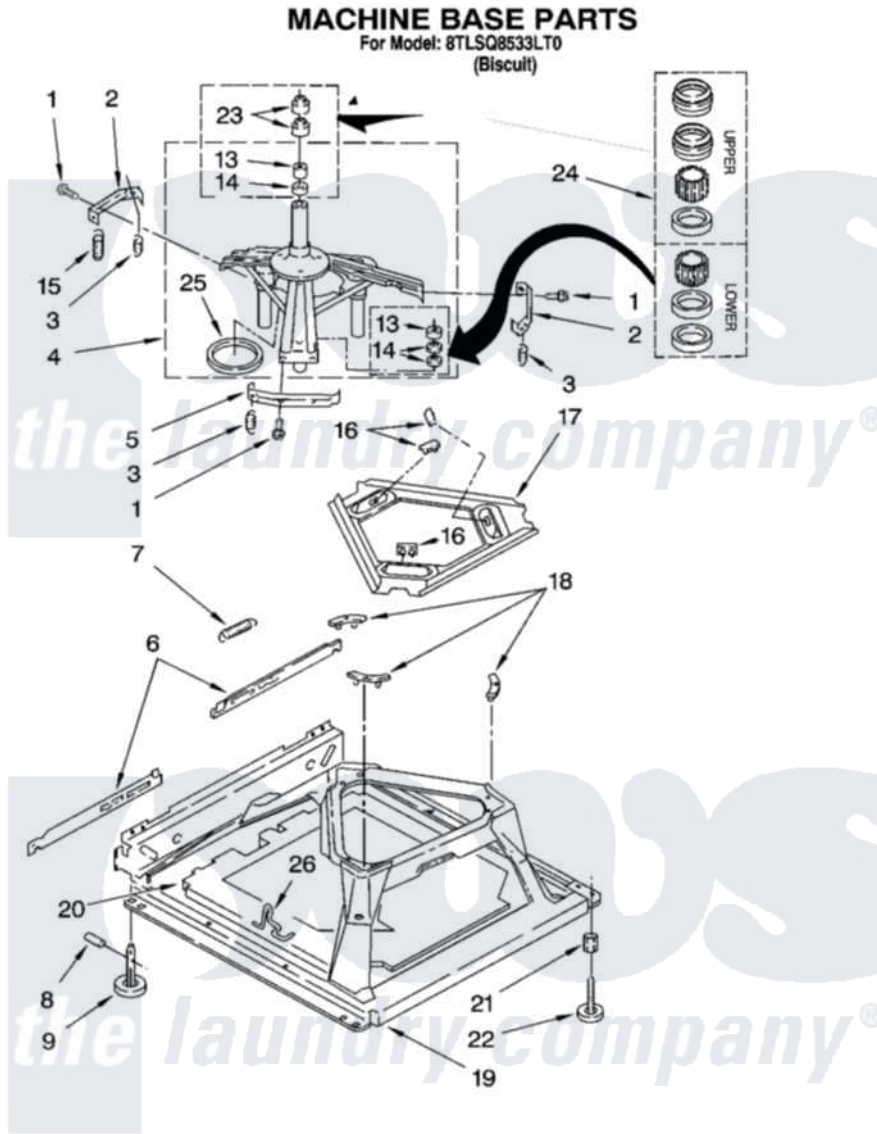

Whirlpool 8TLSQ8533LT0 04 - MACHINE BASE PARTS

8180185

7

Whirlpool [Residential Whirlpool 8TLSQ8533LT0 Washer Parts](#) Parts Diagram 04 - MACHINE BASE PARTS
Click on the part number to view part

Item	Original Part Number	Replaced By	Status	Part Description
1	3400076			Screw, Bracket Mounting
2	64067			Bracket, Spring Outer
3	63907			Spring, Suspension
4	3362087	280184		Support
5	64065			Bracket, Spring Outer
6	63466			Link, Leveling Mechanism
7	62597	8316845		Spring
8	62837			Pin, Knurled
9	62596	285244		Feet-Leveling
13	3347047	8546455		Bearing, Centerpost
14	357409	359449		Seal, Agitator Shaft
15	388492	W10250667		Spring, Counterweight
16	62568	285219		Pad
17	3946509			Plate, Suspension
18	3363660	285744		Pad
19	3946512	285771		Base

20	3361812		Absorber, Sound
21	3359452		Nut, Lock
22	389102	W10001130	Foot, Leveling
23	356934	8577376	Seal, Centerpost
24	285203		Centerpost Bearing Kit
25	63134		Ring, Sound Deadening
26	63806	W10145155	Retainer, Suspension Spring