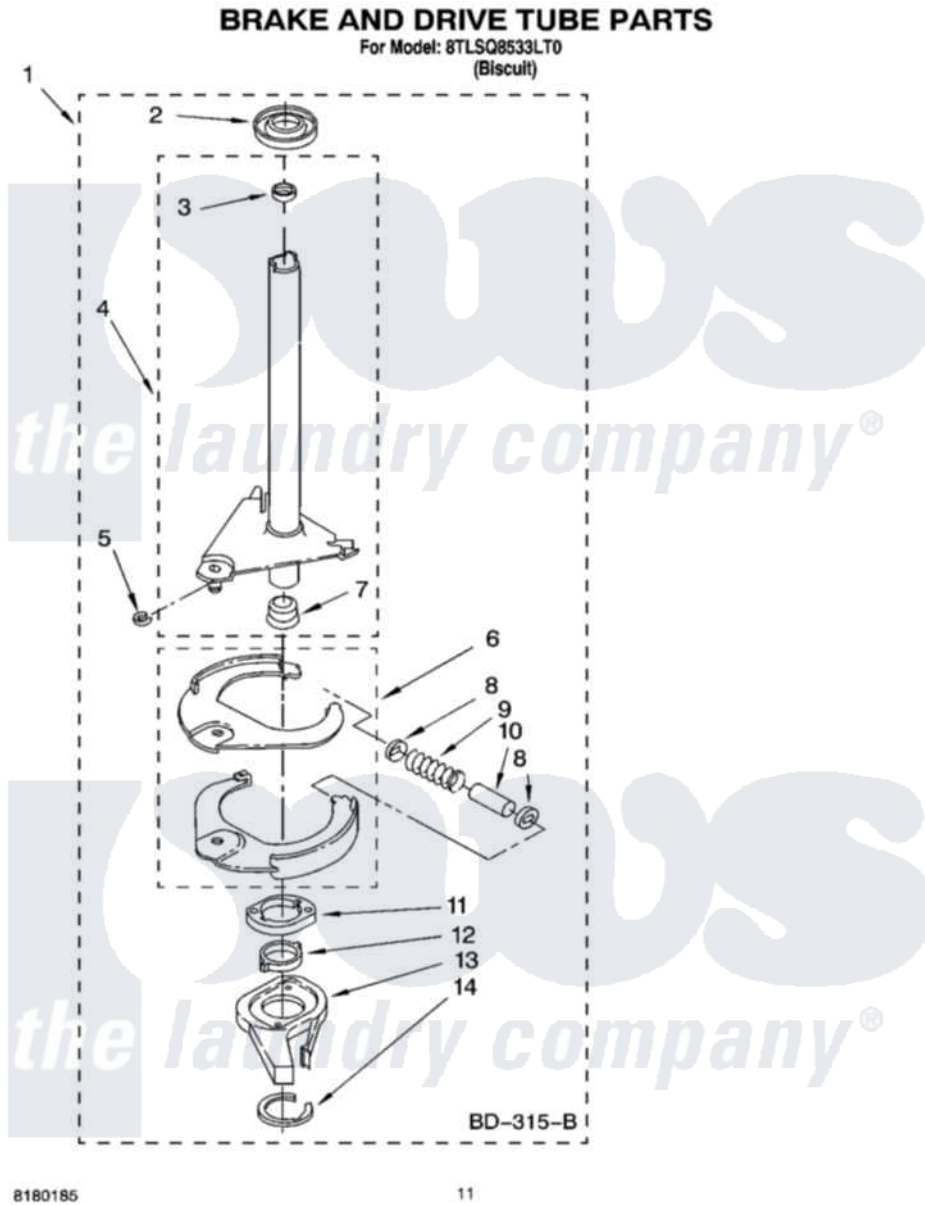

# Whirlpool 8TLSQ8533LT0 07 - BRAKE AND DRIVE TUBE PARTS

Whirlpool Residential Whirlpool 8TLSQ8533LT0 Washer Parts Parts Diagram 07 - BRAKE AND DRIVE TUBE PARTS  
Click on the part number to view part

Item	Original Part Number	Replaced By	Status	Part Description
1	388952	<a href="#">285792</a>		Basketdrive
2	<a href="#">62658</a>			Ring, Thrust
3	<a href="#">356427</a>			Seal, Spin Pinion
4	64027	<a href="#">64208</a>		Tube-Spin
5	64035	<a href="#">W10083190</a>		Ring, Retaining
6	64232	<a href="#">285438</a>		Shoe-Brake
7	62703	<a href="#">8546462</a>		"T" Bearing, Spin Tube
8	3353956	<a href="#">285658</a>		Sleeve
9	387806		Not Available	Spring, Brake
10	3355360	<a href="#">285658</a>		Sleeve
11	661516	<a href="#">8546461</a>		Cam, Brake Release
12	<a href="#">63022</a>			Sleeve, Cam
13	64194	<a href="#">285790</a>		Lining
14	90368	<a href="#">W10083200</a>		Ring, Retaining
"	BLANK		Not Available	Following Parts Not Illustrated
"	<a href="#">285208</a>			Lubricant