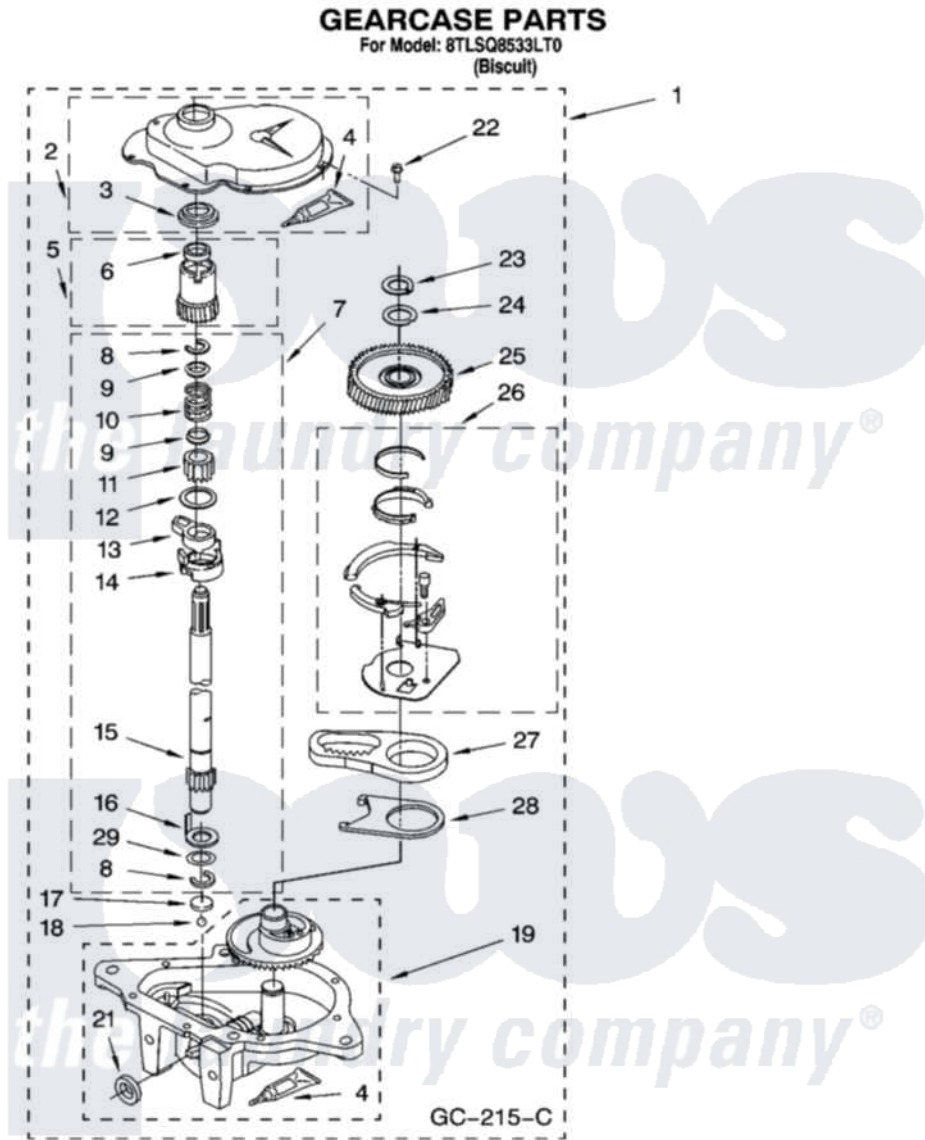

Whirlpool 8TLSQ8533LT0 08 - GEARCASE PARTS

12

8180185

Whirlpool Residential Whirlpool 8TLSQ8533LT0 Washer Parts Parts Diagram 08 - GEARCASE PARTS
Click on the part number to view part

Item	Original Part Number	Replaced By	Status	Part Description
1	3360630	3360629		Gearcase
2	285202			Cover, Gearcase
3	3349985			Seal, Gearcase Cover
4	285195			Sealer Sealer, Gasket
5	63320	285362		Gear and Pinion
6	356427			Seal, Spin Pinion
7	389387			Shaft, Agitator
8	90369		Not Available	Ring, Retaining (2)
9	62677			Retainer, Spring
10	62676			Spring, Agitator
11	63273	285509		Shaft, Agitator
12	62619			Washer, Agitator Gear
13	62580	285206		Cam-Agitator
14	62581	285206		Cam-Agitator
15	285509			Shaft, Agitator
16	62618			Washer, Cam Thrust

17	16018	285205	Bearing
18	85529	285205	Bearing
19	389230	285515	Gearcase
21	285352		Seal Kit, Thrust Plug
22	3351614		Screw, Gearcase Cover Mounting
23	3362552	285765	Ring-Retr
24	285735	285766	Washer Kit, Thrust
25	62570	285362	Gear and Pinon
26	388253	999516	Shelf-Glas
27	3349296	8546456	Rack, Connecting
28	62621		Actuator, Shift
29	388815		Washer, Intermediate 1 3976263 Miscellaneous Parts Bag 2 3976300 Washer, Inlet Hose 3 3366913 Clamp, Hose