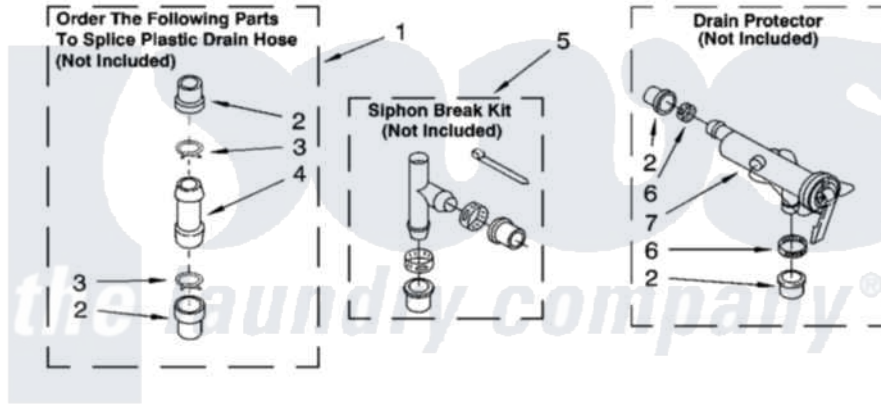

WATER SYSTEM PARTS

For Model: 8TLSQ8533LT0
(Biscuit)

WS400

8180185

13

Whirlpool [Residential Whirlpool 8TLSQ8533LT0 Washer Parts](#) Parts Diagram 09 - WATER SYSTEM PARTS
Click on the part number to view part

Item	Original Part Number	Replaced By	Status	Part Description
1	285442			Water System Parts
2	285321			Water System Parts
3	370447	285655		Clamp, Hose
4	16272			Connector, Straight
5	285320			Water System Parts
6	65349	285655		Clamp, Hose
7	367031			Water System Parts