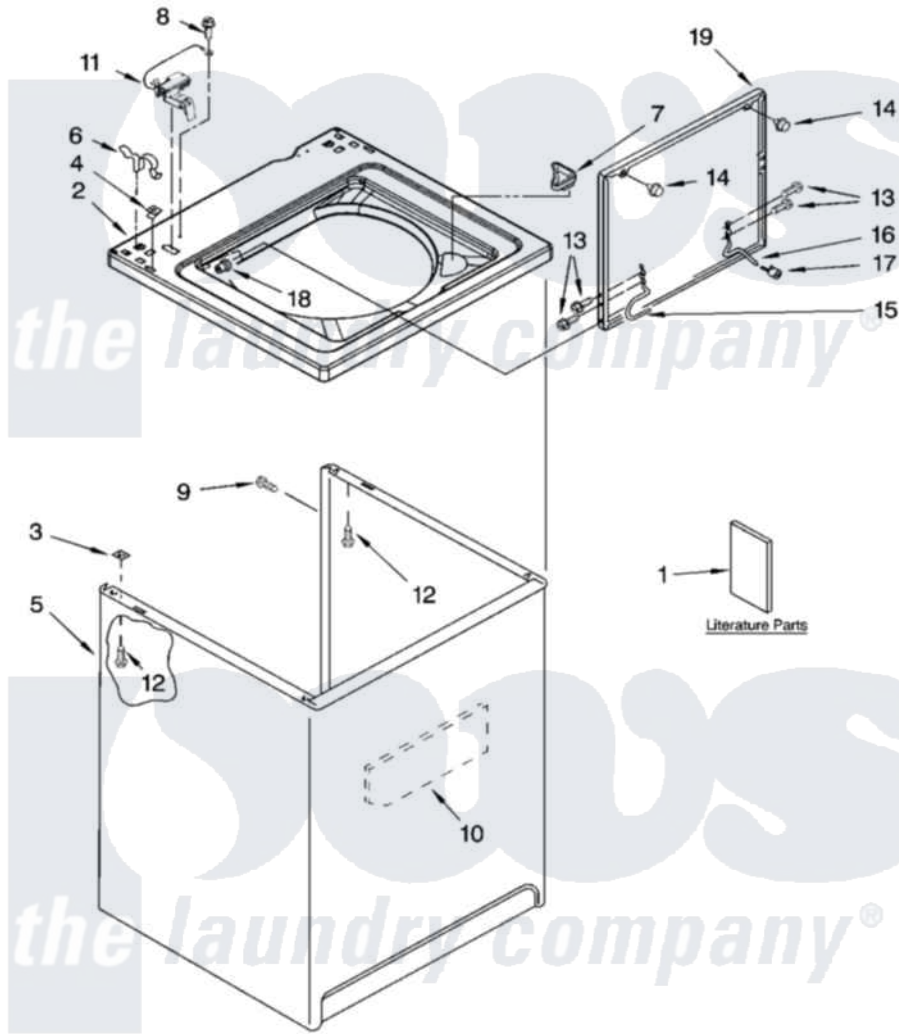

Whirlpool 8TLSQ8533LT1 01 - TOP AND CABINET PARTS

TOP AND CABINET PARTS

For Model: 8TLSQ8533LT1
(Biscuit)

AUTOMATIC
WASHER

9-06 Litho in U.S.A. (dtd)

1

Part No. W10112694

Whirlpool [Residential Whirlpool 8TLSQ8533LT1 Washer Parts](#) Parts Diagram 01 - TOP AND CABINET PARTS
Click on the part number to view part

Item	Original Part Number	Replaced By	Status	Part Description
1	W10038050		Not Available	Installation Instructions
"	8558488		Not Available	Feature Sheet
"	8539791		Not Available	Use & Care Guide (English/Chinese)
"	8543287		Not Available	Wiring Diagram
2	8318066			Top
3	62750			Spacer, Cabinet To Top (4)
4	357213			Nut, Push-In
5	3952698	3954357		Cabinet
6	62780			Clip, Top And Cabinet And Rear Panel
7	3362952			Dispenser, Bleach
8	3351614			Screw, Gearcase Cover Mounting
9	3357011	308685		Side Trim)
10	3976348			Absorber, Sound
11	8318084			Switch, Lid

12	3390631		Screw, 10-16 X 3/8
13	3351355	W10119828	Screw, Lid Hinge Mounting
14	9724509		Bumper, Lid
15	8318088		Hinge, Lid
16	54583		Hinge, Lid
17	19119		Bumper, Lid Hinge
18	21258		Bearing, Lid Hinge
19	8541742	3957511	Lid