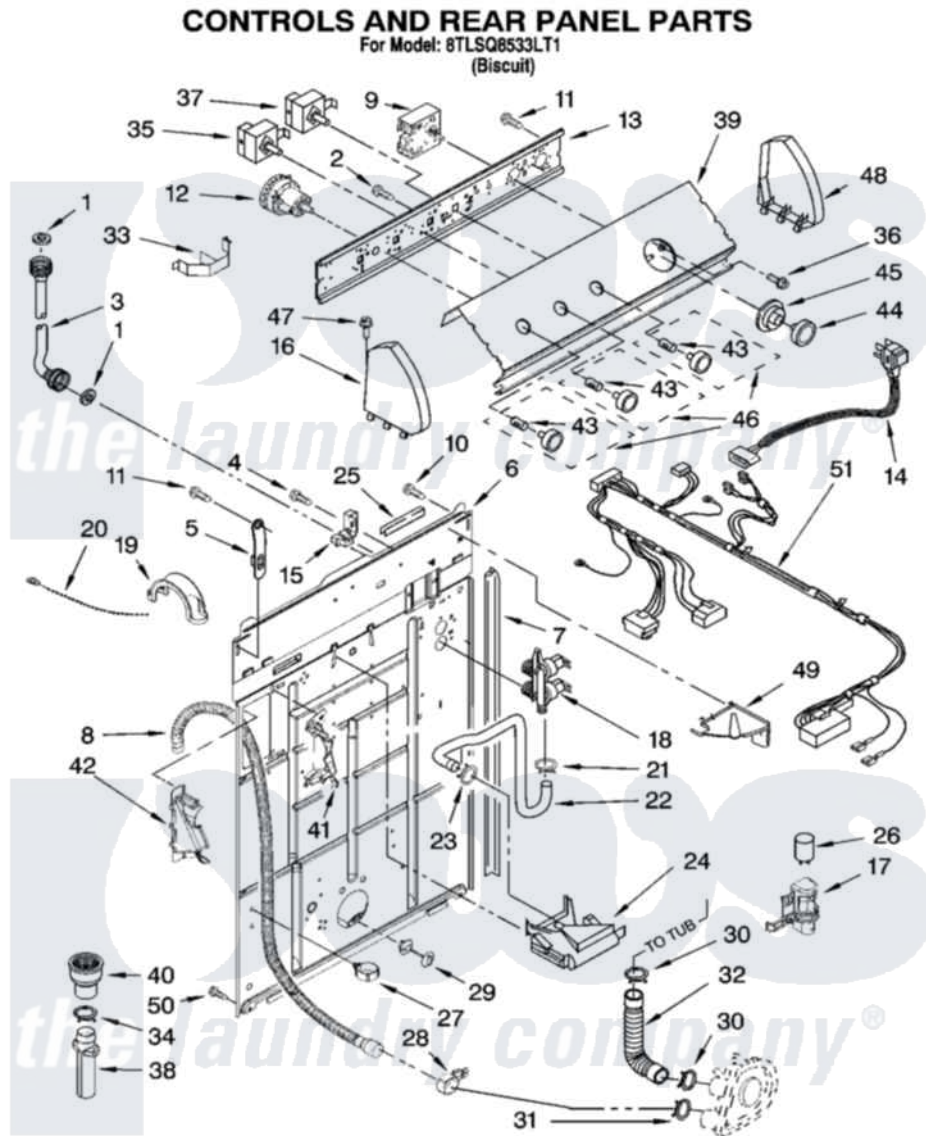

# Whirlpool 8TLSQ8533LT1 02 - CONTROLS AND REAR PANEL PARTS

W10112694

3

Whirlpool [Residential Whirlpool 8TLSQ8533LT1 Washer Parts](#) Parts Diagram 02 - CONTROLS AND REAR PANEL PARTS

[Click on the part number to view part](#)

Item	Original Part Number	Replaced By	Status	Part Description
1	3976300	<a href="#">16123</a>		Washer Inlet-Hose Miscellaneous Parts Must be Ordered Separately.
2	<a href="#">3400073</a>			Screw, Ground
3	8571377	<a href="#">89503</a>		Hose-Inlet
"	8571378	<a href="#">89503</a>		Hose-Inlet
4	<a href="#">9740848</a>			Screw, Mixing Valve Mounting
5	<a href="#">8568314</a>			Strap, Console
6	<a href="#">8318015</a>			Panel, Rear
7	<a href="#">62747</a>			Pad, Rear Panel
8	8559373	<a href="#">W10096921</a>		Drain Hose Assembly
9	<a href="#">3953553</a>			Timer, Control
10	<a href="#">3351614</a>			Screw, Gearcase Cover Mounting
11	<a href="#">90767</a>			Screw, 8A X 3/8 HeX Washer Head Tapping
12	3366848	<a href="#">W10339229</a>		Switch-WL