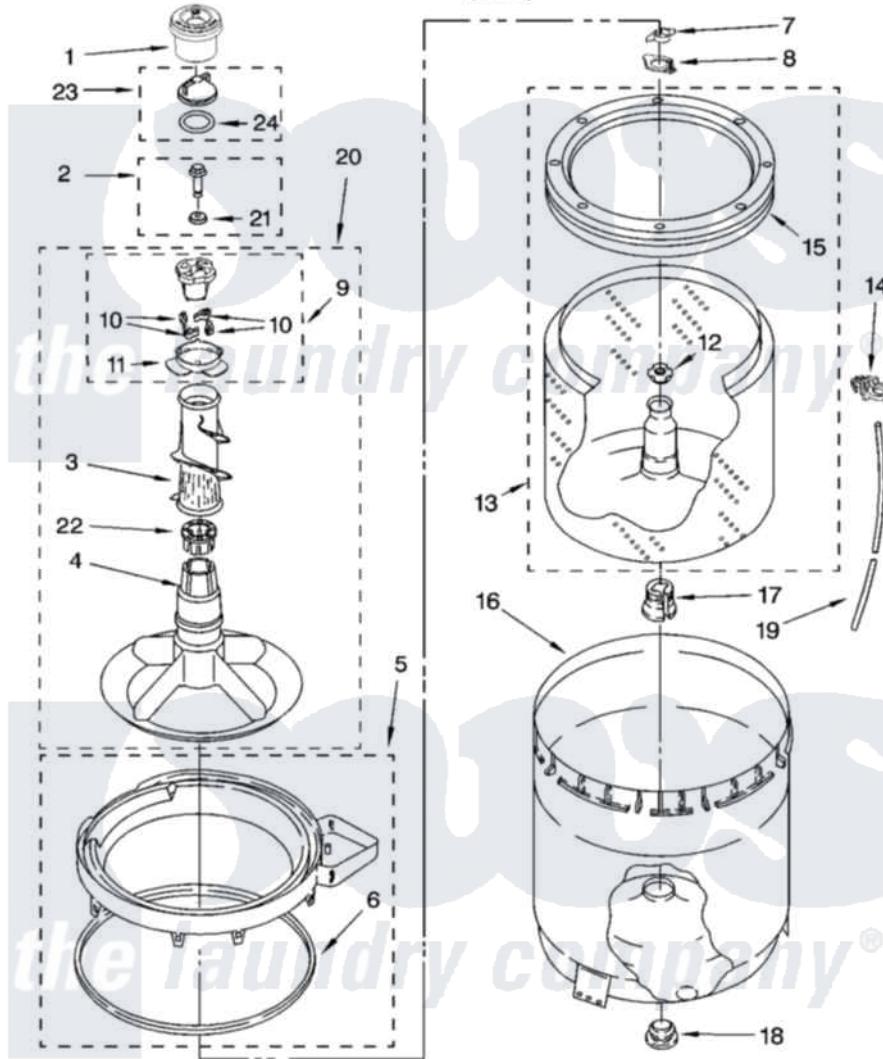

Whirlpool 8TLSQ8533LT1 03 - AGITATOR, BASKET AND TUB PARTS

AGITATOR, BASKET AND TUB PARTS

For Model: 8TLSQ8533LT1
(Biscuit)

W10112694

5

Whirlpool Residential Whirlpool 8TLSQ8533LT1 Washer Parts Parts Diagram 03 - AGITATOR, BASKET AND TUB PARTS

Click on the part number to view part

Item	Original Part Number	Replaced By	Status	Part Description
1	8575076	8575076A		Dispenser
2	358237			Screw And Washer
3	3348752			Mover, Clothes
4	3347288			Agitator
5	8528150	W10445870		Ring-Tub
6	3976308			Gasket, Tub Ring
7	3354845			Clip, Agitator
8	8543666			Washer, Agitator
9	3363663	285811		Cam-Agitator
10	3366877	80040		Dog-Agitator
11	3363661			Bearing, Driven Cam
12	21366			Nut, Spanner
13	8526016	W10389328		Clothes Container, Assembly
14	2219077			Clip, Pressure Switch Hose
15	8519788	387240		Ring, Balance
16	63849			Strain Relief, Power Cord

17	389140	Tub Block, Basket Drive	
18	383727	Gasket, Centerpodt	
19	3347780	353244	Hose, Pressure Switch
20	3348117	285565	Agitator
21	3949550	Washer	
22	3350389	285587	Washer
23	3354733	W10074580	Cap, Barrier
24	3348855	W10072840	Fabric Softener