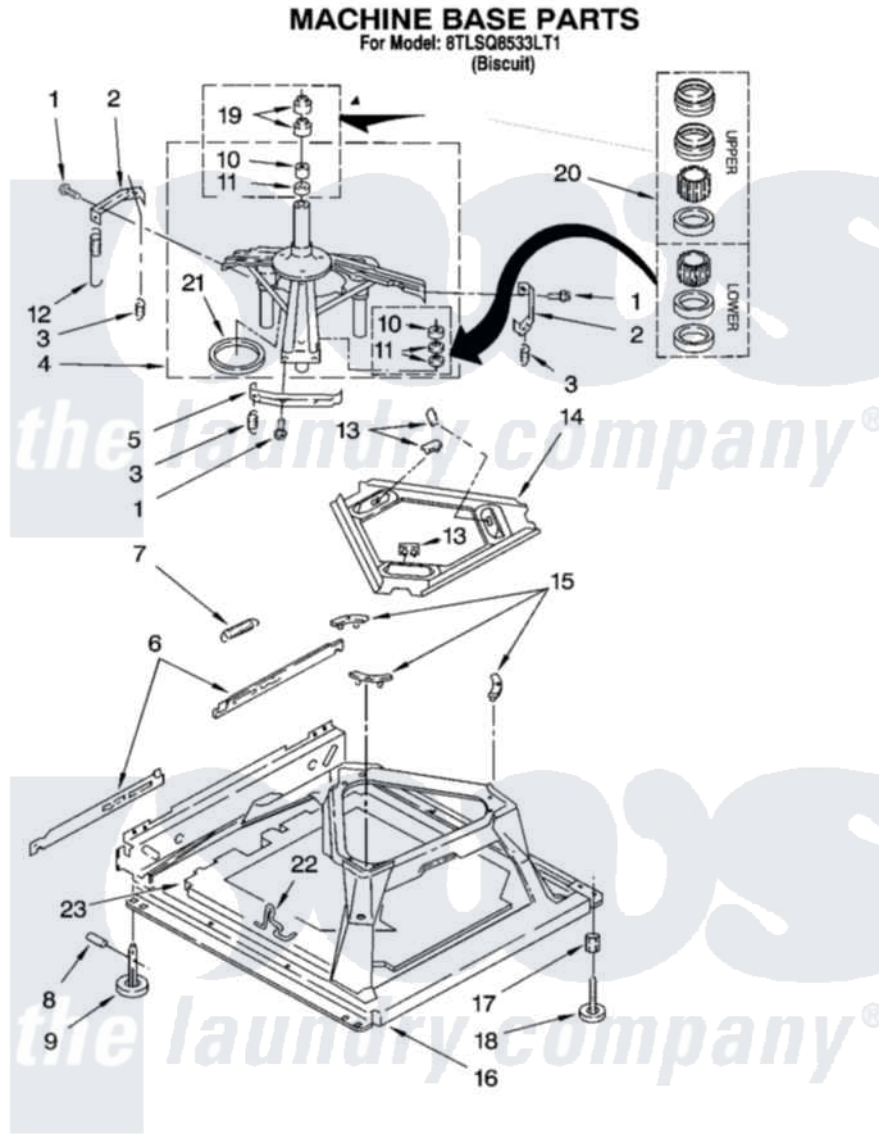

Whirlpool 8TLSQ8533LT1 04 - MACHINE BASE PARTS

W10112694

7

Whirlpool Residential Whirlpool 8TLSQ8533LT1 Washer Parts Parts Diagram 04 - MACHINE BASE PARTS
Click on the part number to view part

Item	Original Part Number	Replaced By	Status	Part Description
1	3400076			Screw, Bracket Mounting
2	64067			Bracket, Spring Outer
3	63907			Spring, Suspension
4	8575214	280184		Support
5	64065			Bracket, Spring Outer
6	63466			Link, Leveling Mechanism
7	62597	8316845		Spring
8	62837			Pin, Knurled
9	62596	285244		Feet-Leveling
10	8546455			Bearing, Centerpost
11	357409	359449		Seal, Agitator Shaft
12	388492	W10250667		Spring, Counterweight
13	62568	285219		Pad
14	3946509			Plate, Suspension
15	3363660	285744		Pad
16	3946512	285771		Base

17	3359452	Nut, Lock
18	W10001130	Foot, Leveling
19	8577376	Seal, Centerpost
20	285203	Centerpost Bearing Kit
21	63134	Ring, Sound Deadening
22	63806	W10145155 Retainer, Suspension Spring
23	3361812	Absorber, Sound