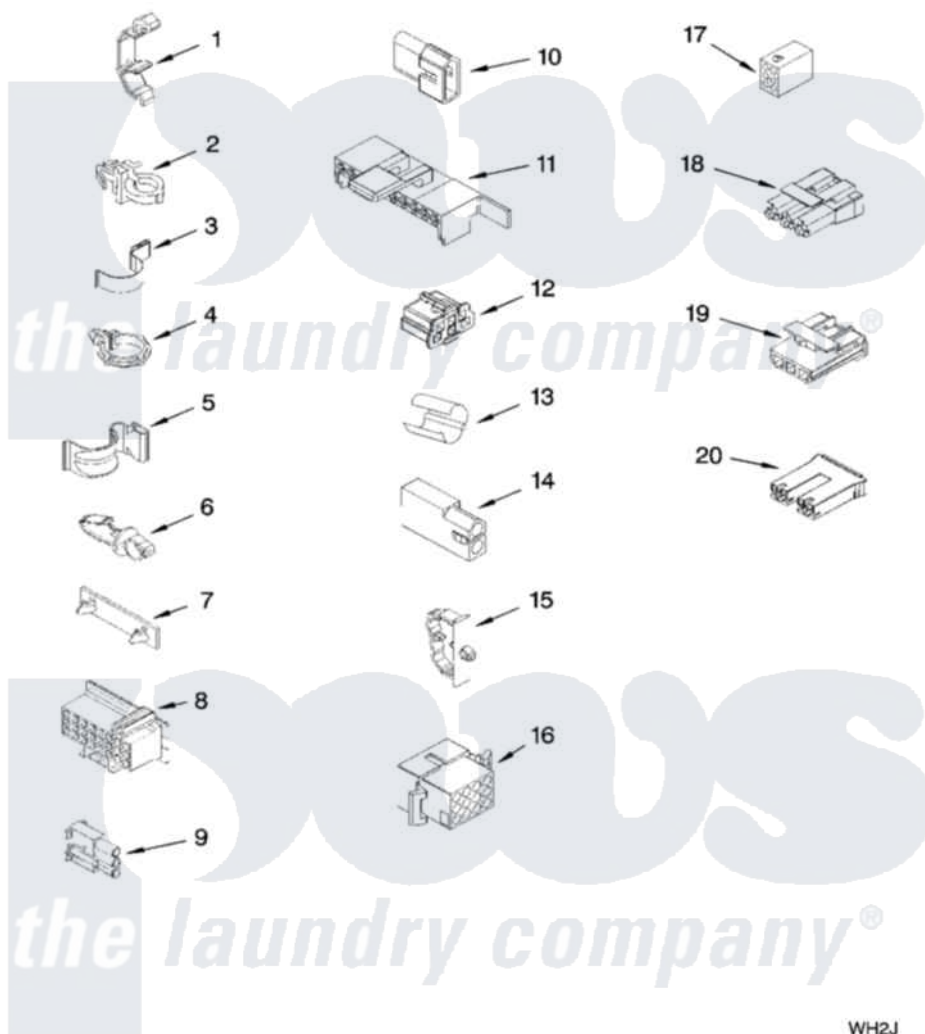

# Whirlpool 8TLSQ8533LT1 06 - WIRING HARNESS PARTS

## WIRING HARNESS PARTS

For Model: 8TLSQ8533LT1  
(Biscuit)

W10112694

9

WH2J

Whirlpool [Residential Whirlpool 8TLSQ8533LT1 Washer Parts](#) Parts Diagram 06 - WIRING HARNESS PARTS

[Click on the part number to view part](#)

Item	Original Part Number	Replaced By	Status	Part Description
1	<a href="#">3349557</a>			Retainer, Harness
2	388498		Not Available	Clip, Harness
3	3347812	<a href="#">8528351</a>		Clip
4	3352501	<a href="#">8559320</a>		Restraint, Hose
5	<a href="#">90016</a>			Clip, Pressure Switch Hose
6	3390496	<a href="#">8281256</a>		Clip, Harness
7	<a href="#">389379</a>			Retainer, Side To Feature Panel
8	<a href="#">3948614</a>			Disconnect Block
"	<a href="#">352089</a>			Timer, Block Disconnect
9	<a href="#">62889</a>			Receptacle, Terminal
10	<a href="#">353424</a>			Plug, Terminal
11	<a href="#">62505</a>			Block, Disconnect
12	<a href="#">3347243</a>			Block, Disconnect
13	<a href="#">63523</a>			Harness, Protector
14	<a href="#">717252</a>			Receptacle, Terminal
15	<a href="#">3352944</a>			Clip, Harness

16	3390423		Not Available	Block, Disconnect (12-Way) (Timer) (Use Term. 94613)
17	3347730		Not Available	Receptacle, (6-Way) (Use Term. 94613)
18	3948617	<a href="#">2172937</a>		Connector
19	<a href="#">3360056</a>			Connector
20	<a href="#">3354925</a>			Block, Connector
"	<a href="#">3354926</a>			Block, Connector