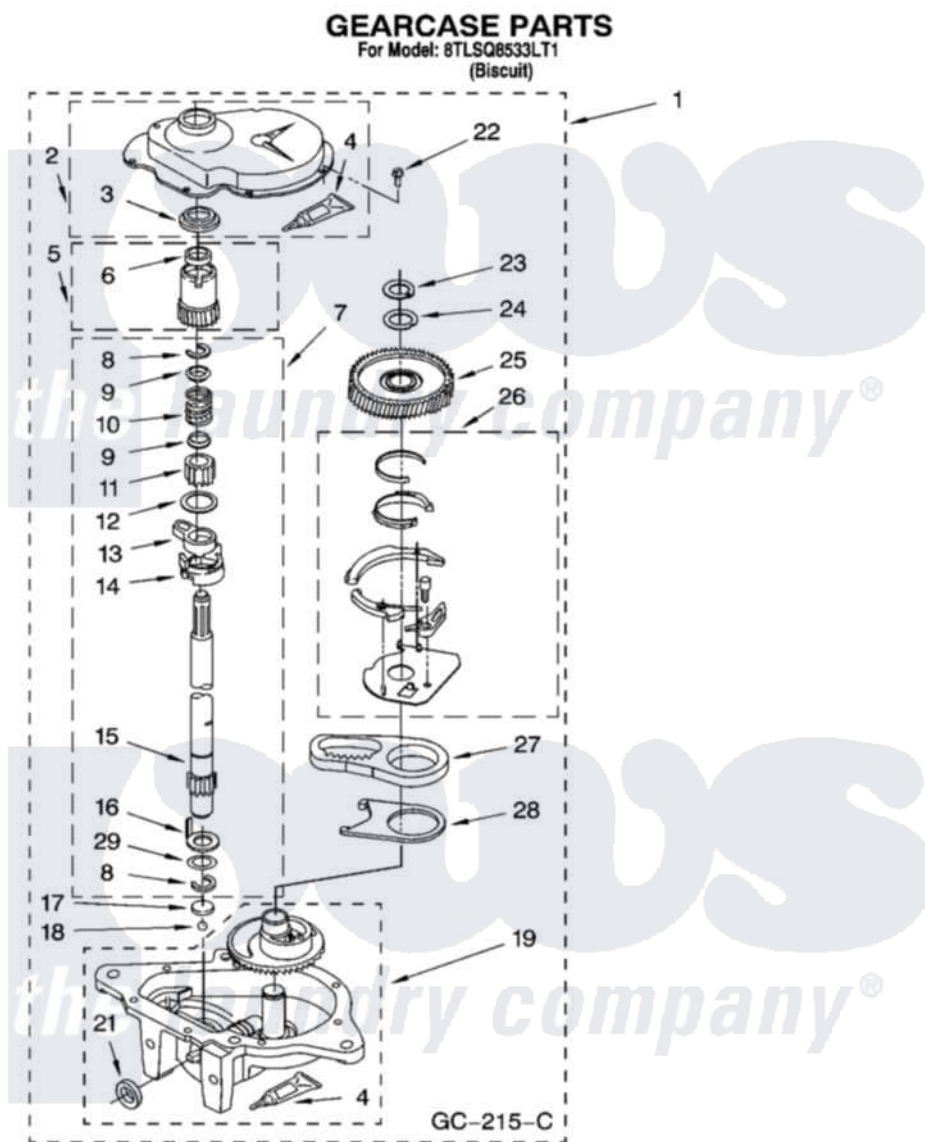

**Whirlpool 8TLSQ8533LT1 08 - GEARCASE PARTS, OPTIONAL PARTS  
(NOT INCLUDED)**

12

W10112694

Whirlpool [Residential Whirlpool 8TLSQ8533LT1 Washer Parts](#) Parts Diagram 08 - GEARCASE PARTS, OPTIONAL PARTS (NOT INCLUDED)

[Click on the part number to view part](#)

Item	Original Part Number	Replaced By	Status	Part Description
1	3360630	<a href="#">3360629</a>		Gearcase
2	<a href="#">285202</a>			Cover, Gearcase
3	<a href="#">3349985</a>			Seal, Gearcase Cover
4	<a href="#">285195</a>			Sealer Sealer, Gasket
5	63320	<a href="#">285362</a>		Gear and Pinion
6	<a href="#">356427</a>			Seal, Spin Pinion
7	<a href="#">389387</a>			Shaft, Agitator
8	90369		Not Available	Ring, Retaining (2)
9	<a href="#">62677</a>			Retainer, Spring
10	<a href="#">62676</a>			Spring, Agitator
11	63273	<a href="#">285509</a>		Shaft, Agitator
12	<a href="#">62619</a>			Washer, Agitator Gear
13	62580	<a href="#">285206</a>		Cam-Agitator
14	62581	<a href="#">285206</a>		Cam-Agitator
15	<a href="#">285509</a>			Shaft, Agitator