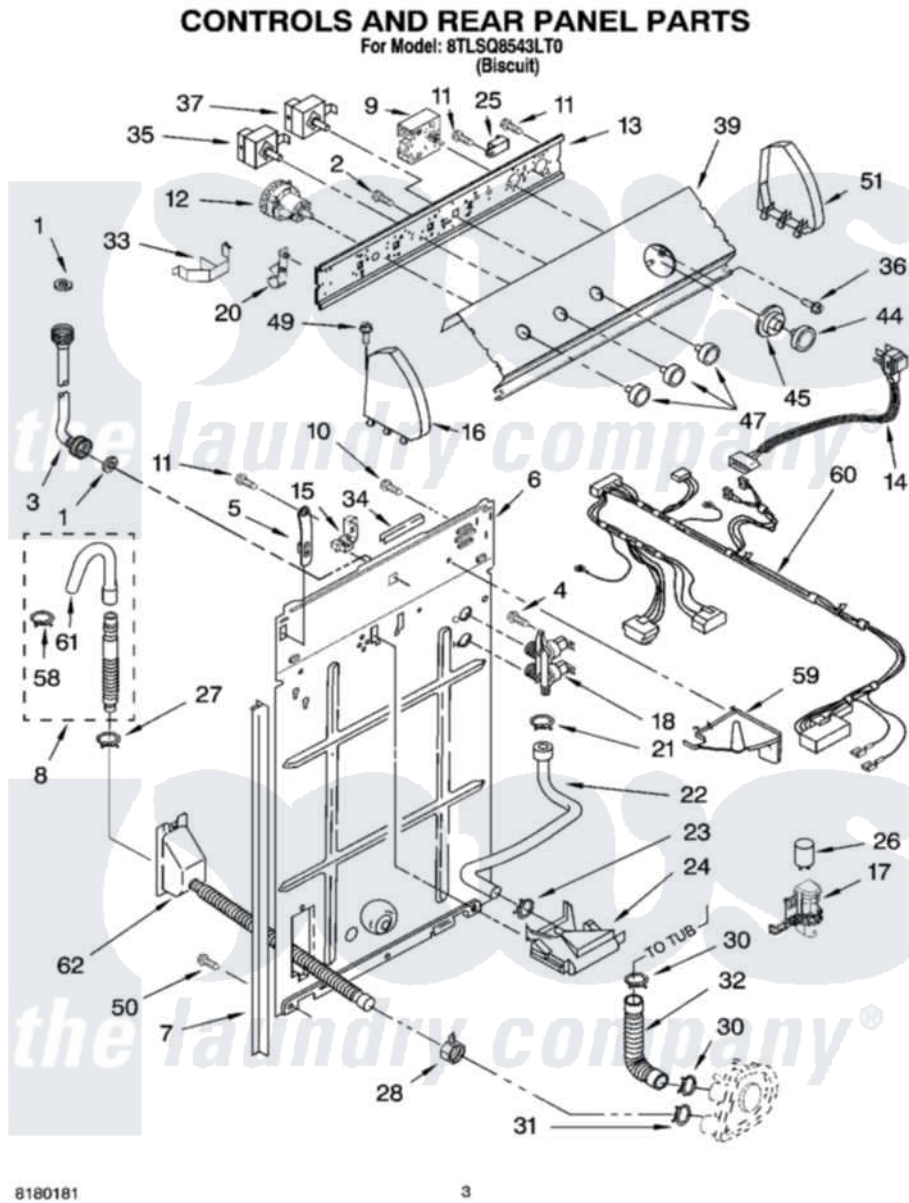

# Whirlpool 8TLSQ8543LT0 02 - CONTROLS AND REAR PANEL PARTS

Whirlpool [Residential Whirlpool 8TLSQ8543LT0 Washer Parts](#) Parts Diagram 02 - CONTROLS AND REAR PANEL PARTS

[Click on the part number to view part](#)

Item	Original Part Number	Replaced By	Status	Part Description
1	<a href="#">16123</a>			Washer Inlet-Hose Miscellaneous Parts Must be Ordered Separately.
2	<a href="#">3179795</a>			Screw, Ground
3	3949374	<a href="#">89503</a>		Hose-Inlet
"	3949375	<a href="#">89503</a>		Hose-Inlet
4	<a href="#">9740848</a>			Screw, Mixing Valve Mounting
5	8318255	<a href="#">8568314</a>		Strap, Console
6	<a href="#">8318405</a>			Panel, Rear
7	<a href="#">62747</a>			Pad, Rear Panel
8	3951609	<a href="#">285664</a>		Hose
"	661577	<a href="#">285666</a>		Hose
"	3357090	<a href="#">285702</a>		Hose
9	<a href="#">8541270</a>			Timer, Control
10	<a href="#">3351614</a>			Screw, Gearcase Cover Mounting
11	<a href="#">00767</a>			Screw, 8A X 3/8 HeX Washer