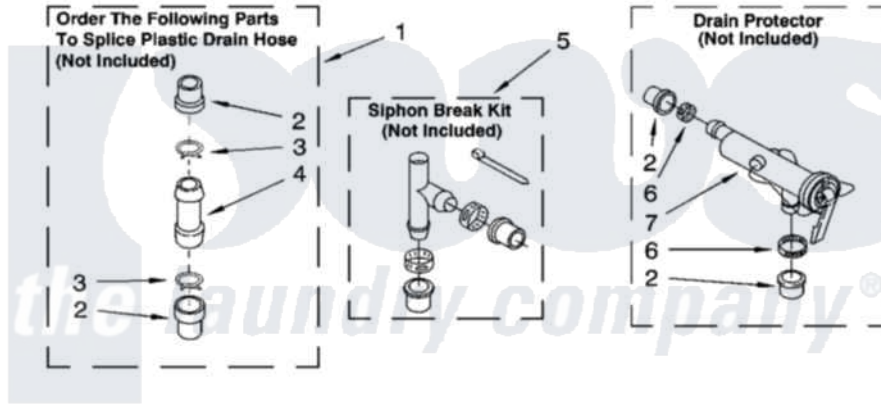

WATER SYSTEM PARTS

For Model: 8TLSQ9533LG0
(Biscuit/Gold)

WS400

8180186

13

Whirlpool [Residential Whirlpool 8TLSQ9533LG0 Washer Parts](#) Parts Diagram 09 - WATER SYSTEM PARTS
Click on the part number to view part

Item	Original Part Number	Replaced By	Status	Part Description
1	285442			Water System Parts
2	285321			Water System Parts
3	370447	285655		Clamp, Hose
4	16272			Connector, Straight
5	285320			Water System Parts
6	65349	285655		Clamp, Hose
7	367031			Water System Parts