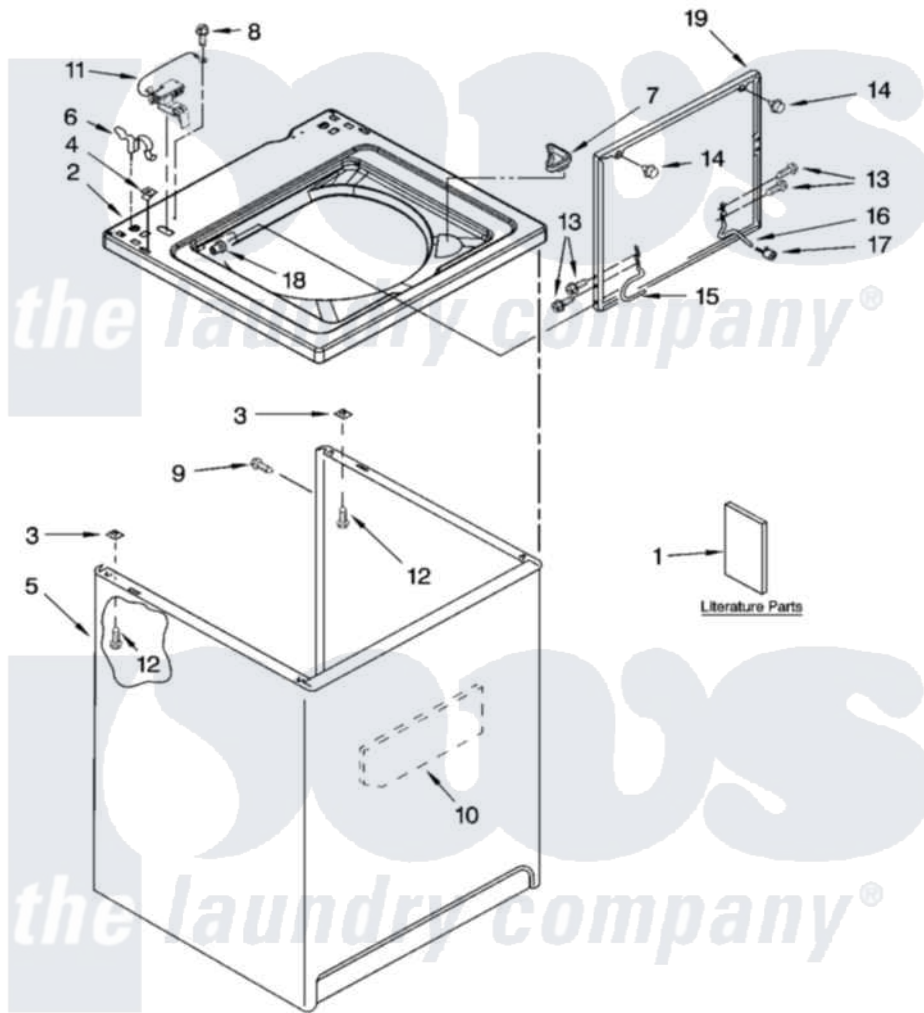

Whirlpool 8TLSQ9533LG1 01 - TOP AND CABINET PARTS

TOP AND CABINET PARTS

For Model: 8TLSQ9533LG1
(Biscuit/Gold)

AUTOMATIC
WASHER

9-06 Litho in U.S.A. (dtd)

1

Part No. W10114479

Whirlpool [Residential Whirlpool 8TLSQ9533LG1 Washer Parts](#) Parts Diagram 01 - TOP AND CABINET PARTS

[Click on the part number to view part](#)

Item	Original Part Number	Replaced By	Status	Part Description
1	W10038050		Not Available	Installation Instructions
"	8558487		Not Available	Feature Sheet
"	8539791		Not Available	Use & Care Guide (English/Chinese)
"	8543287		Not Available	Wiring Diagram
2	8318066			Top
3	62750			Spacer, Cabinet To Top (4)
4	357213			Nut, Push-In
5	3952698	3954357		Cabinet
6	62780			Clip, Top And Cabinet And Rear Panel
7	3362952			Dispenser, Bleach
8	3351614			Screw, Gearcase Cover Mounting
9	3357011	308685		Side Trim)
10	3976348			Absorber, Sound
11	8318084			Switch, Lid

12	3390631		Screw, 10-16 X 3/8
13	3351355	W10119828	Screw, Lid Hinge Mounting
14	9724509		Bumper, Lid
15	8318088		Hinge, Lid
16	54583		Hinge, Lid
17	19119		Bumper, Lid Hinge
18	21258		Bearing, Lid Hinge
19	8541742	3957511	Lid