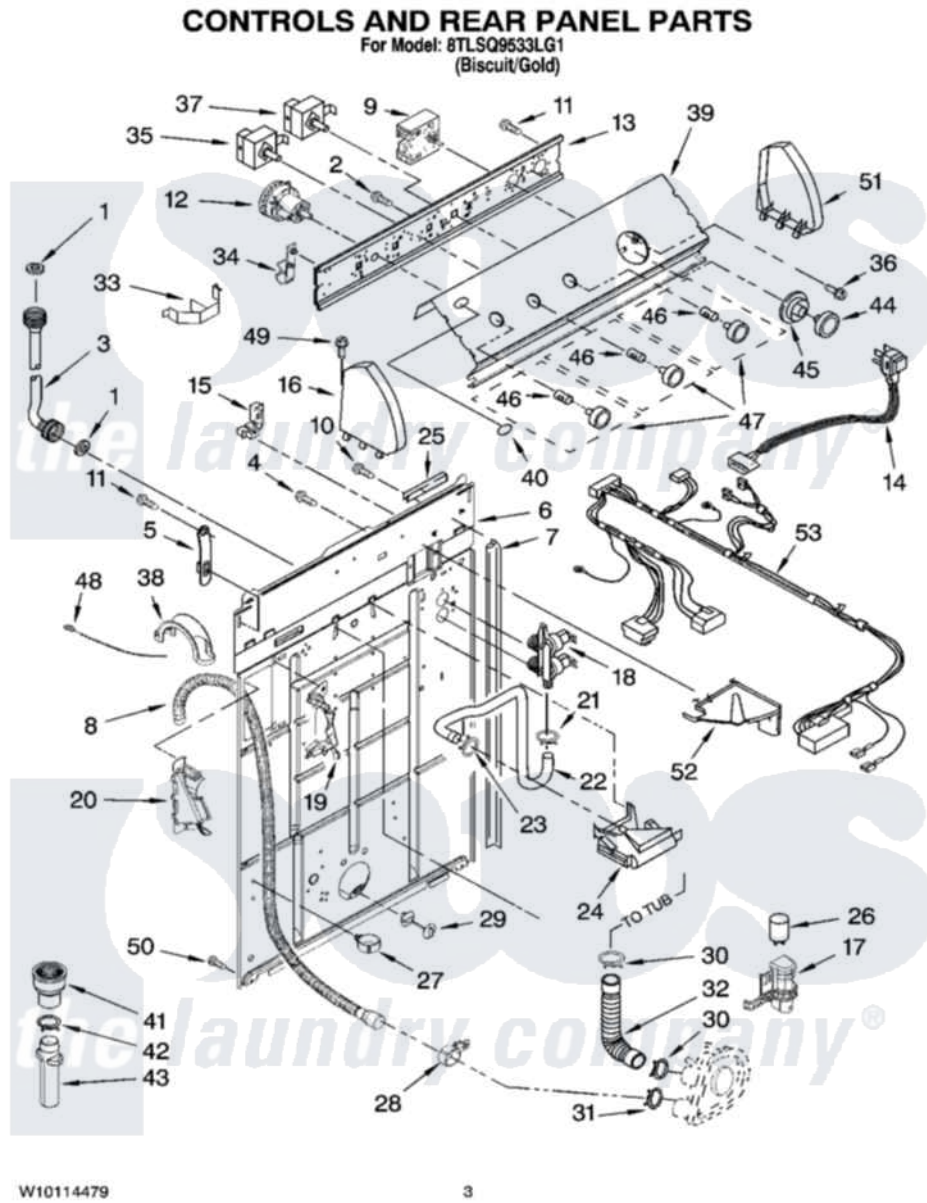

# Whirlpool 8TLSQ9533LG1 02 - CONTROLS AND REAR PANEL PARTS

Whirlpool [Residential Whirlpool 8TLSQ9533LG1 Washer Parts](#) Parts Diagram 02 - CONTROLS AND REAR PANEL PARTS

[Click on the part number to view part](#)

Item	Original Part Number	Replaced By	Status	Part Description
1	3976300	<a href="#">16123</a>		Washer Inlet-Hose Miscellaneous Parts Must be Ordered Separately.
2	<a href="#">3179795</a>			Screw, Ground
3	8571377	<a href="#">89503</a>		Hose-Inlet
"	8571378	<a href="#">89503</a>		Hose-Inlet
4	<a href="#">9740848</a>			Screw, Mixing Valve Mounting
5	<a href="#">8568314</a>			Strap, Console
6	<a href="#">8318015</a>			Panel, Rear
7	<a href="#">62747</a>			Pad, Rear Panel
8	8559373	<a href="#">W10096921</a>		Drain Hose Assembly
9	<a href="#">3953553</a>			Timer, Control
10	<a href="#">3351614</a>			Screw, Gearcase Cover Mounting
11	<a href="#">90767</a>			Screw, 8A X 3/8 HeX Washer Head Tapping
12	3366848	<a href="#">W10339229</a>		Switch-WL