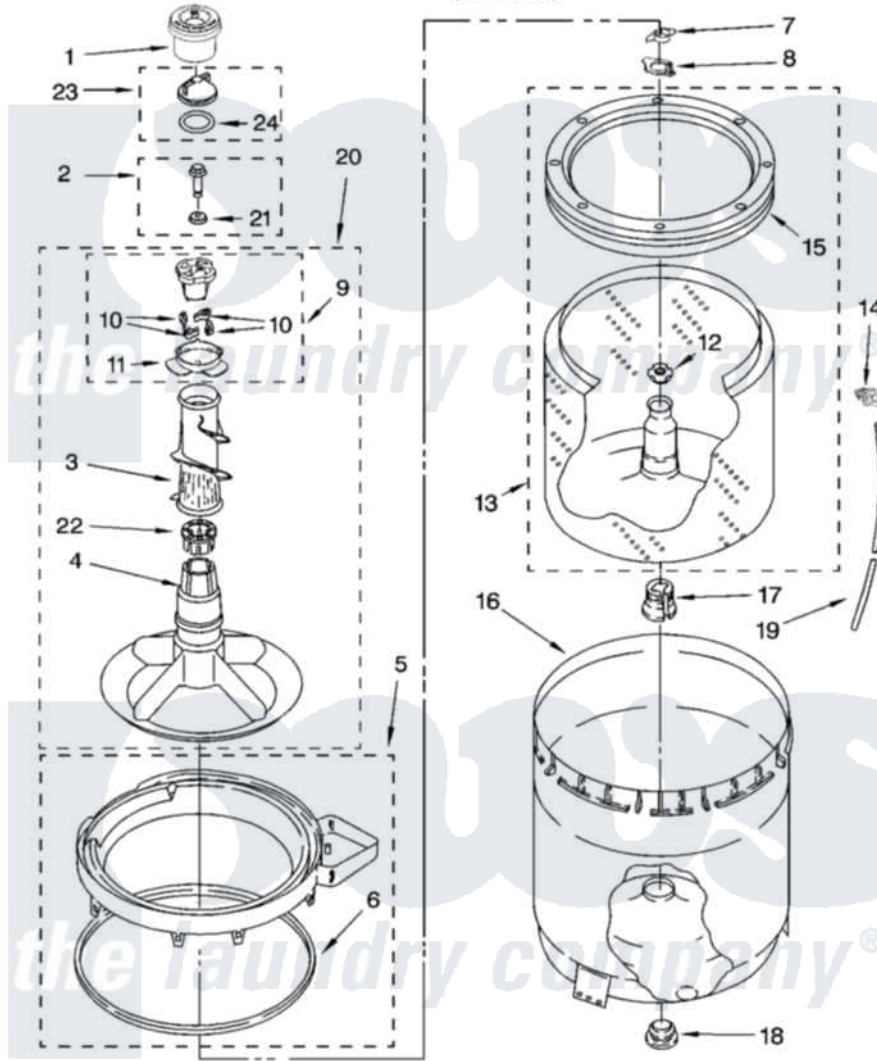

# Whirlpool 8TLSQ9533LG1 03 - AGITATOR, BASKET AND TUB PARTS

## AGITATOR, BASKET AND TUB PARTS

For Model: 8TLSQ9533LG1  
(Biscuit/Gold)

W10114479

5

Whirlpool Residential Whirlpool 8TLSQ9533LG1 Washer Parts Parts Diagram 03 - AGITATOR, BASKET AND TUB PARTS

Click on the part number to view part

Item	Original Part Number	Replaced By	Status	Part Description
1	8575076	<a href="#">8575076A</a>		Dispenser
2	<a href="#">358237</a>			Screw And Washer
3	<a href="#">3363003</a>			Mover, Clothes
4	<a href="#">3951632</a>			Agitator
5	8528150	<a href="#">W10445870</a>		Ring-Tub
6	<a href="#">3976308</a>			Gasket, Tub Ring
7	<a href="#">3354845</a>			Clip, Agitator
8	<a href="#">8543666</a>			Washer, Agitator
9	3951682	<a href="#">285809</a>		Cam-Agitator
10	3366877	<a href="#">80040</a>		Dog-Agitator
11	<a href="#">3952374</a>			Bearing, Driven Cam
12	<a href="#">21366</a>			Nut, Spanner
13	8526016	<a href="#">W10389328</a>		Clothes Container, Assembly
14	<a href="#">2219077</a>			Clip, Pressure Switch Hose
15	8519788	<a href="#">387240</a>		Ring, Balance
16	<a href="#">63849</a>			Strain Relief, Power Cord

17	<a href="#">389140</a>		Tub Block, Basket Drive
18	<a href="#">383727</a>		Gasket, Centerpodt
19	3347780	<a href="#">353244</a>	Hose, Pressure Switch
20	<a href="#">3951744</a>		Agitator Assembly
21	<a href="#">3949550</a>		Washer
22	<a href="#">3951608</a>		Spacer, Thrust
23	3354733	<a href="#">W10074580</a>	Cap, Barrier
24	3348855	<a href="#">W10072840</a>	Fabric Softener