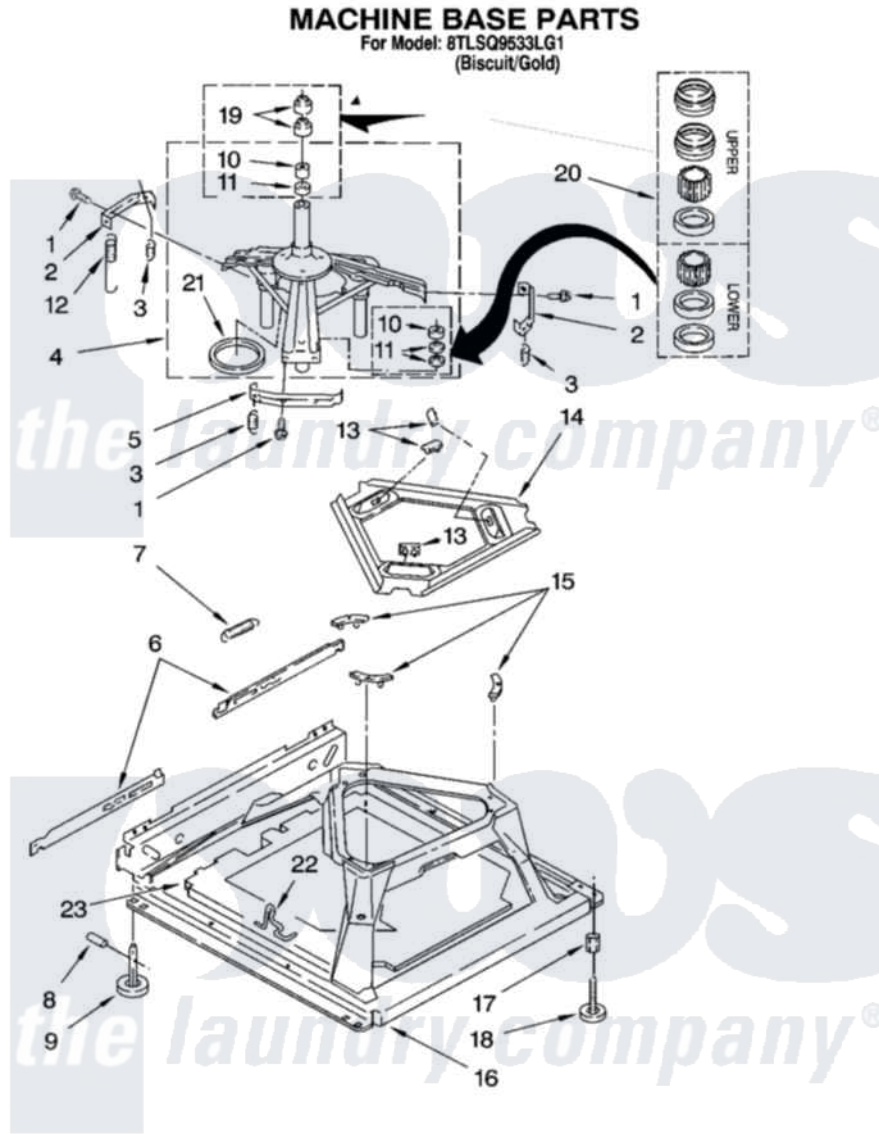

# Whirlpool 8TLSQ9533LG1 04 - MACHINE BASE PARTS

W10114479

7

Whirlpool [Residential Whirlpool 8TLSQ9533LG1 Washer Parts](#) Parts Diagram 04 - MACHINE BASE PARTS  
Click on the part number to view part

Item	Original Part Number	Replaced By	Status	Part Description
1	<a href="#">3400076</a>			Screw, Bracket Mounting
2	<a href="#">64067</a>			Bracket, Spring Outer
3	<a href="#">63907</a>			Spring, Suspension
4	8575214	<a href="#">280184</a>		Support
5	<a href="#">64065</a>			Bracket, Spring Outer
6	<a href="#">63466</a>			Link, Leveling Mechanism
7	62597	<a href="#">8316845</a>		Spring
8	<a href="#">62837</a>			Pin, Knurled
9	62596	<a href="#">285244</a>		Feet-Leveling
10	<a href="#">8546455</a>			Bearing, Centerpost
11	357409	<a href="#">359449</a>		Seal, Agitator Shaft
12	388492	<a href="#">W10250667</a>		Spring, Counterweight
13	62568	<a href="#">285219</a>		Pad
14	<a href="#">3946509</a>			Plate, Suspension
15	3363660	<a href="#">285744</a>		Pad
16	3946512	<a href="#">285771</a>		Base

17	<a href="#">3359452</a>	Nut, Lock
18	<a href="#">W10001130</a>	Foot, Leveling
19	<a href="#">8577376</a>	Seal, Centerpost
20	<a href="#">285203</a>	Centerpost Bearing Kit
21	<a href="#">63134</a>	Ring, Sound Deadening
22	63806	<a href="#">W10145155</a> Retainer, Suspension Spring
23	<a href="#">3361812</a>	Absorber, Sound