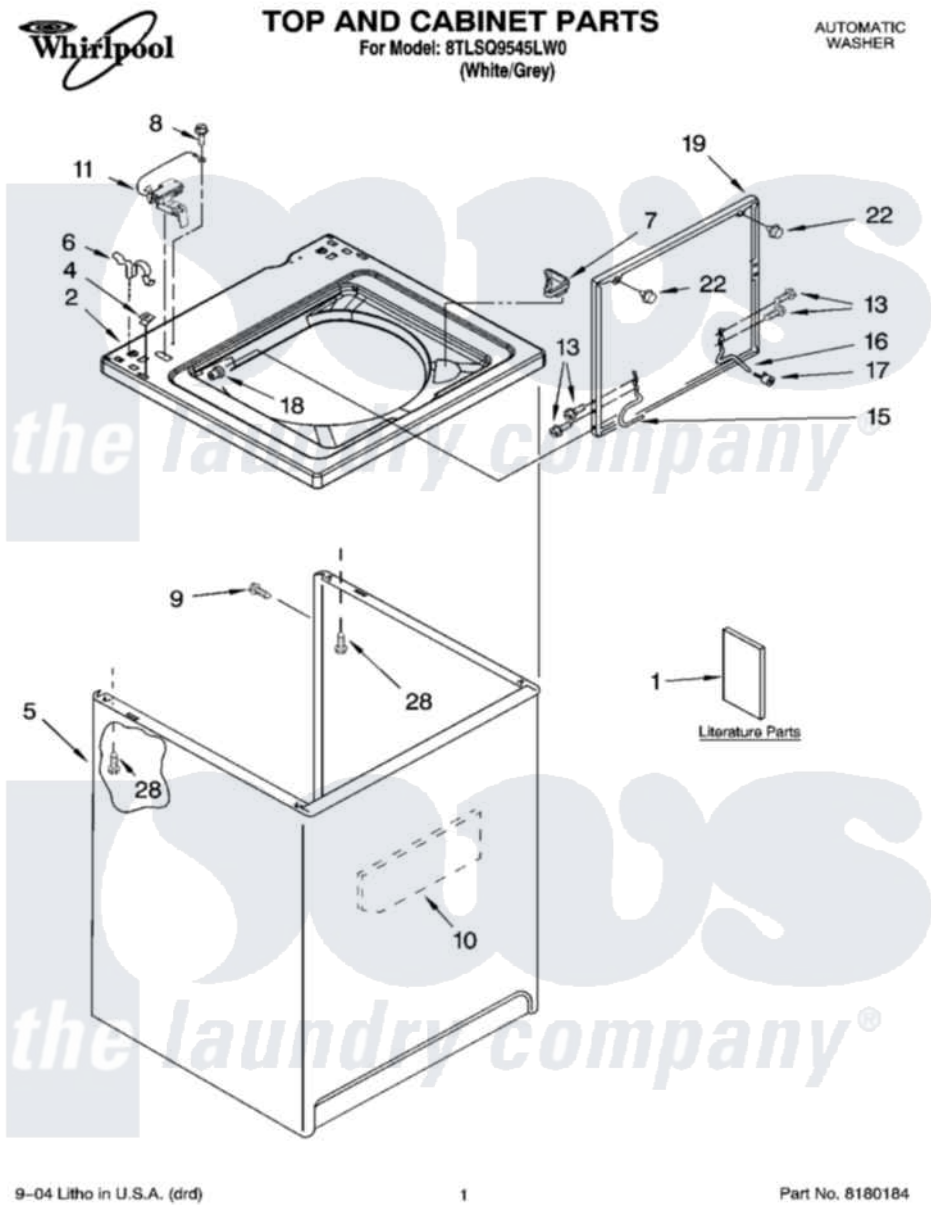

# Whirlpool 8TLSQ9545LW0 01 - TOP AND CABINET PARTS

9-04 Litho in U.S.A. (dtd)

1

Part No. 8180184

Whirlpool Residential Whirlpool 8TLSQ9545LW0 Washer Parts Parts Diagram 01 - TOP AND CABINET PARTS  
 Click on the part number to view part

Item	Original Part Number	Replaced By	Status	Part Description
1	8539792		Not Available	Installation Instructions
"	8558487		Not Available	Feature Sheet
"	8539791		Not Available	Use & Care Guide (English/Chinese)
"	8541273		Not Available	Wiring Diagram
2	<a href="#">8318064</a>			Top
4	<a href="#">357213</a>			Nut, Push-In
5	3950968	<a href="#">63424</a>		Cabinet
6	<a href="#">62780</a>			Clip, Top And Cabinet And Rear Panel
7	<a href="#">3362952</a>			Dispenser, Bleach
8	<a href="#">3351614</a>			Screw, Gearcase Cover Mounting
9	3357011	<a href="#">308685</a>		Side Trim )
10	<a href="#">3976348</a>			Absorber, Sound
11	<a href="#">8318084</a>			Switch, Lid
13	3351355	<a href="#">W10119828</a>		Screw, Lid Hinge Mounting

15	<a href="#">8318088</a>		Hinge, Lid
16	<a href="#">54583</a>		Hinge, Lid
17	<a href="#">19119</a>		Bumper, Lid Hinge
18	<a href="#">21258</a>		Bearing, Lid Hinge
19	8541743	<a href="#">3957510</a>	Lid
22	<a href="#">9724509</a>		Bumper, Lid
28	<a href="#">3390631</a>		Screw, 10-16 X 3/8