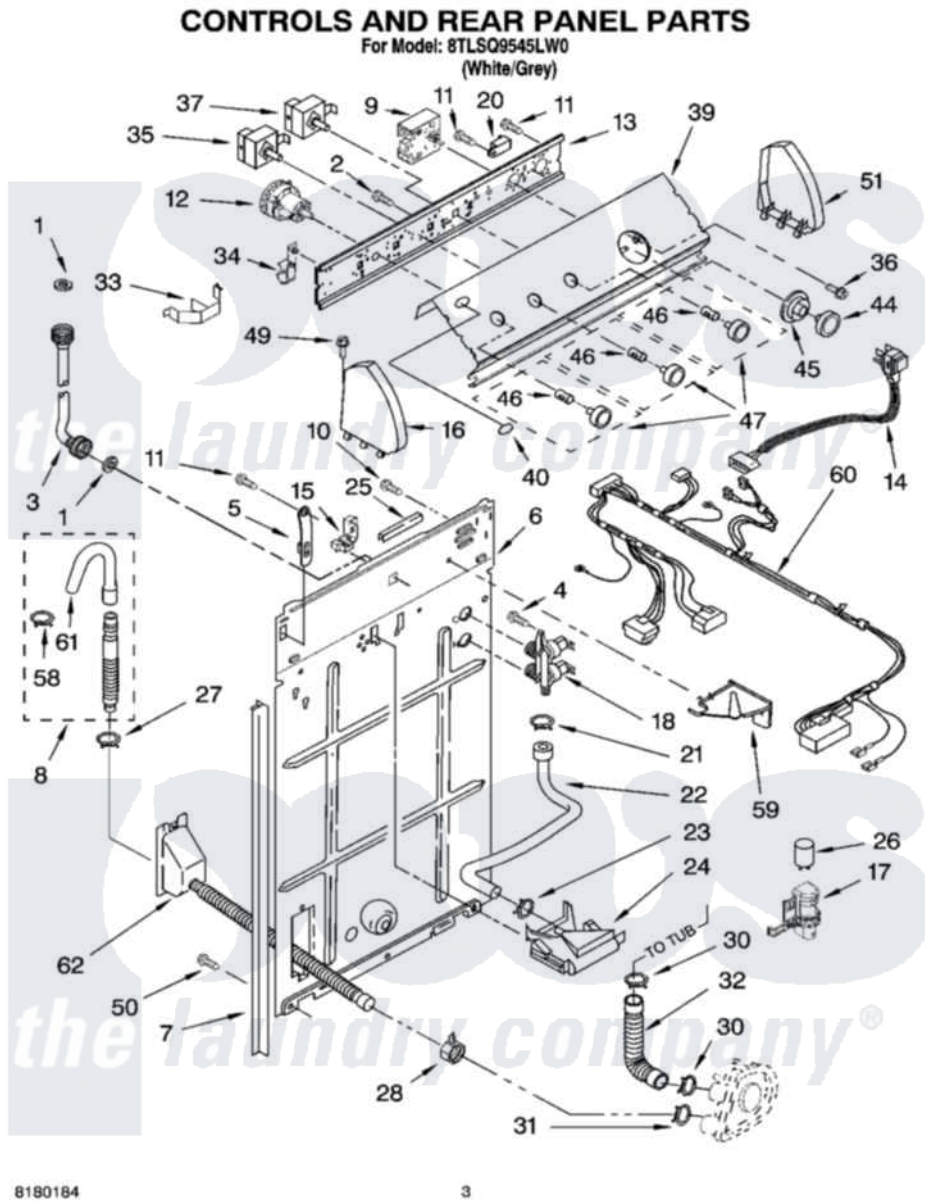

# Whirlpool 8TLSQ9545LW0 02 - CONTROLS AND REAR PANEL PARTS

Whirlpool Residential Whirlpool 8TLSQ9545LW0 Washer Parts Parts Diagram 02 - CONTROLS AND REAR PANEL PARTS

Click on the part number to view part

Item	Original Part Number	Replaced By	Status	Part Description
1	<a href="#">16123</a>			Washer Inlet-Hose Miscellaneous Parts Must be Ordered Separately.
2	<a href="#">3179795</a>			Screw, Ground
3	3949374	<a href="#">89503</a>		Hose-Inlet
"	3949375	<a href="#">89503</a>		Hose-Inlet
4	<a href="#">9740848</a>			Screw, Mixing Valve Mounting
5	8318255	<a href="#">8568314</a>		Strap, Console
6	<a href="#">8318405</a>			Panel, Rear
7	<a href="#">62747</a>			Pad, Rear Panel
8	3951609	<a href="#">285664</a>		Hose
"	661577	<a href="#">285666</a>		Hose
"	3357090	<a href="#">285702</a>		Hose
9	<a href="#">8541270</a>			Timer, Control
10	<a href="#">3351614</a>			Screw, Gearcase Cover Mounting
11	<a href="#">00767</a>			Screw, 8A X 3/8 HeX Washer