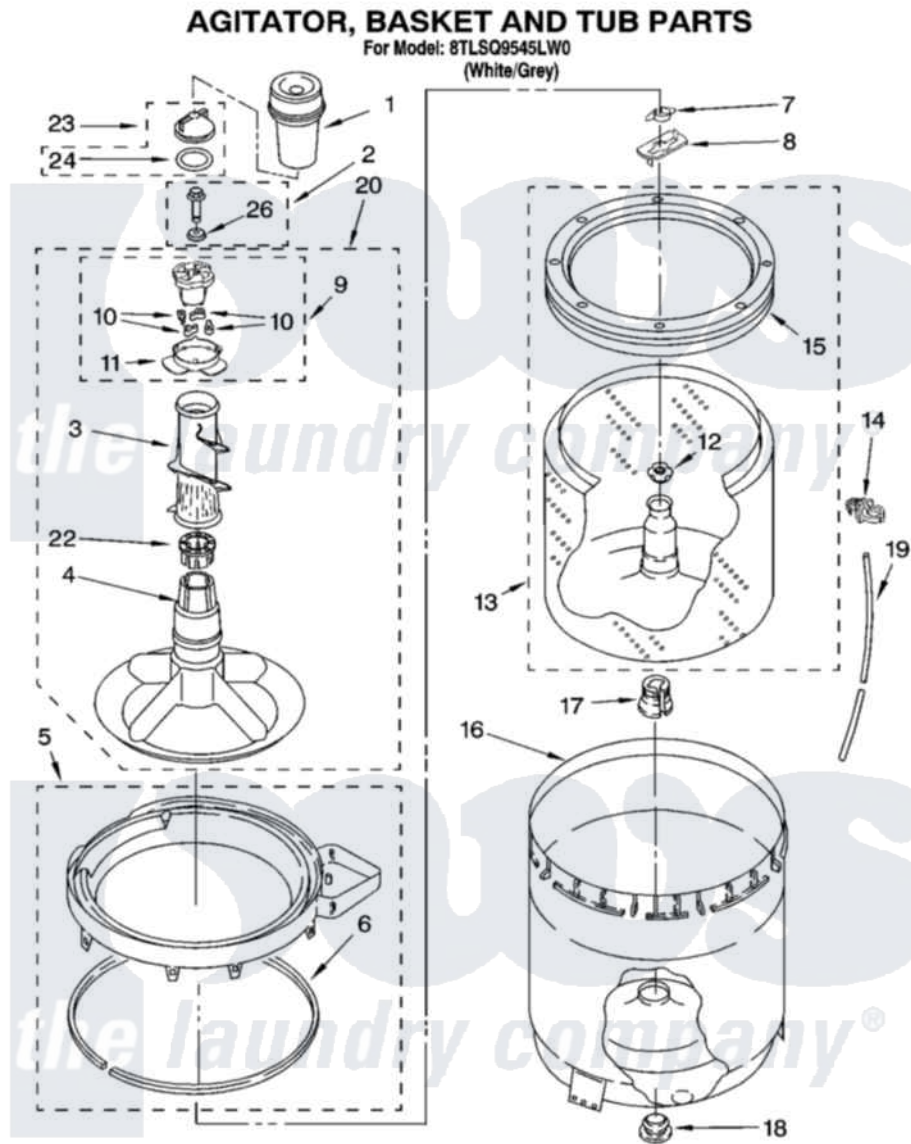

# Whirlpool 8TLSQ9545LW0 03 - AGITATOR, BASKET AND TUB PARTS

8180184

5

Whirlpool [Residential Whirlpool 8TLSQ9545LW0 Washer Parts](#) Parts Diagram 03 - AGITATOR, BASKET AND TUB PARTS

[Click on the part number to view part](#)

Item	Original Part Number	Replaced By	Status	Part Description
1	<a href="#">63580</a>			Dispenser, Fabric Softener
2	<a href="#">358237</a>			Screw And Washer
3	<a href="#">3363003</a>			Mover, Clothes
4	<a href="#">3951632</a>			Agitator
5	8528150	<a href="#">W10445870</a>		Ring-Tub
6	<a href="#">3976308</a>			Gasket, Tub Ring
7	<a href="#">3354845</a>			Clip, Agitator
8	3355921	<a href="#">8543666</a>		Washer, Agitator
9	3951682	<a href="#">285809</a>		Cam-Agitator
10	3366877	<a href="#">80040</a>		Dog-Agitator
11	<a href="#">3952374</a>			Bearing, Driven Cam
12	<a href="#">21366</a>			Nut, Spanner
13	8526016	<a href="#">W10389328</a>		Clothes Container, Assembly
14	<a href="#">2219077</a>			Clip, Pressure Switch Hose
15	8519788	<a href="#">387240</a>		Ring, Balance
16	<a href="#">63849</a>			Strain Relief, Power Cord

17	<a href="#">389140</a>		Tub Block, Basket Drive
18	<a href="#">383727</a>		Gasket, Centerpodt
19	3347780	<a href="#">353244</a>	Hose, Pressure Switch
20	<a href="#">3951744</a>		Agitator Assembly
22	<a href="#">3951608</a>		Spacer, Thrust
23	3354733	<a href="#">W10074580</a>	Cap, Barrier
24	3348855	<a href="#">W10072840</a>	Fabric Softener
26	<a href="#">3949550</a>		Washer