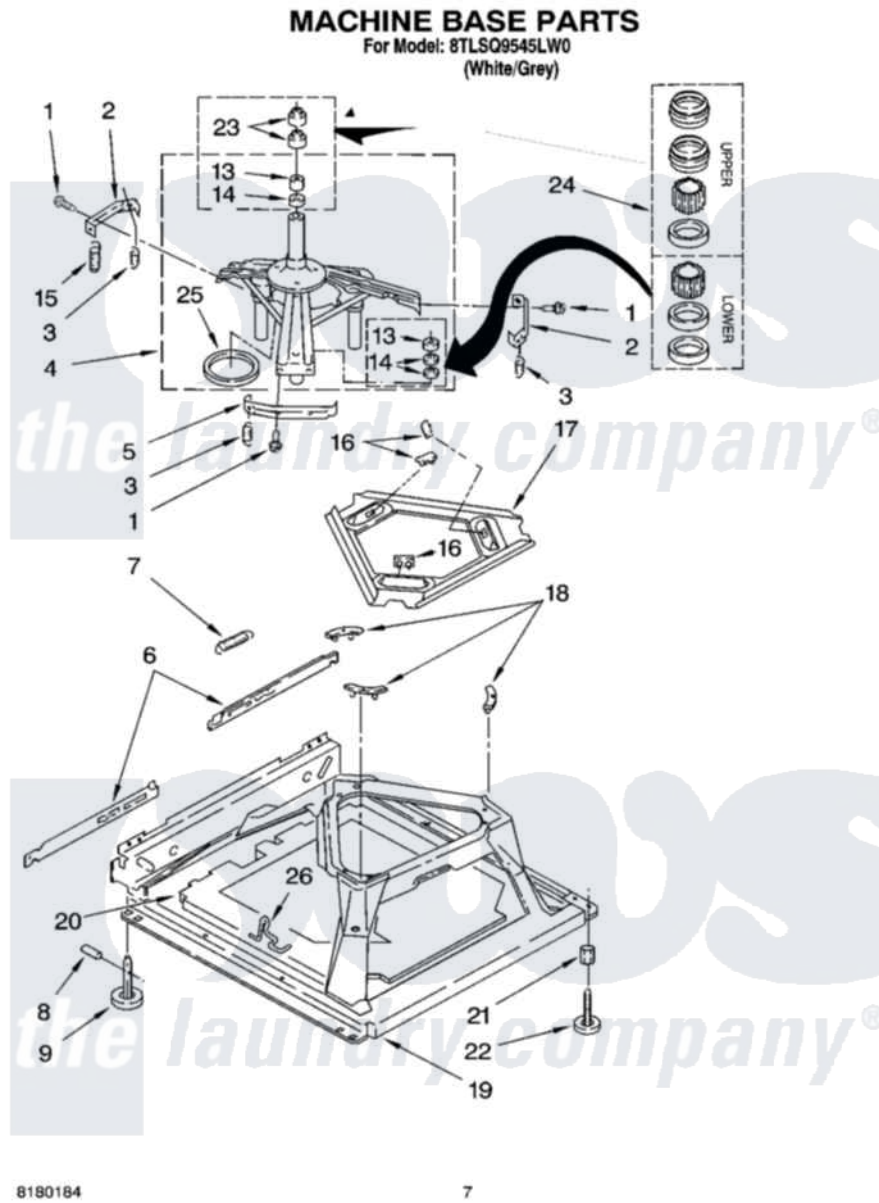

# Whirlpool 8TLSQ9545LW0 04 - MACHINE BASE PARTS

Whirlpool [Residential Whirlpool 8TLSQ9545LW0 Washer Parts](#) Parts Diagram 04 - MACHINE BASE PARTS  
Click on the part number to view part

Item	Original Part Number	Replaced By	Status	Part Description
1	<a href="#">3400076</a>			Screw, Bracket Mounting
2	<a href="#">64067</a>			Bracket, Spring Outer
3	<a href="#">63907</a>			Spring, Suspension
4	3362087	<a href="#">280184</a>		Support
5	<a href="#">64065</a>			Bracket, Spring Outer
6	<a href="#">63466</a>			Link, Leveling Mechanism
7	62597	<a href="#">8316845</a>		Spring
8	<a href="#">62837</a>			Pin, Knurled
9	62596	<a href="#">285244</a>		Feet-Leveling
13	3347047	<a href="#">8546455</a>		Bearing, Centerpost
14	357409	<a href="#">359449</a>		Seal, Agitator Shaft
15	388492	<a href="#">W10250667</a>		Spring, Counterweight
16	62568	<a href="#">285219</a>		Pad
17	<a href="#">3946509</a>			Plate, Suspension
18	3363660	<a href="#">285744</a>		Pad
19	3946512	<a href="#">285771</a>		Base

20	<a href="#">3361812</a>		Absorber, Sound
21	<a href="#">3359452</a>		Nut, Lock
22	389102	<a href="#">W10001130</a>	Foot, Leveling
23	356934	<a href="#">8577376</a>	Seal, Centerpost
24	<a href="#">285203</a>		Centerpost Bearing Kit
25	<a href="#">63134</a>		Ring, Sound Deadening
26	63806	<a href="#">W10145155</a>	Retainer, Suspension Spring