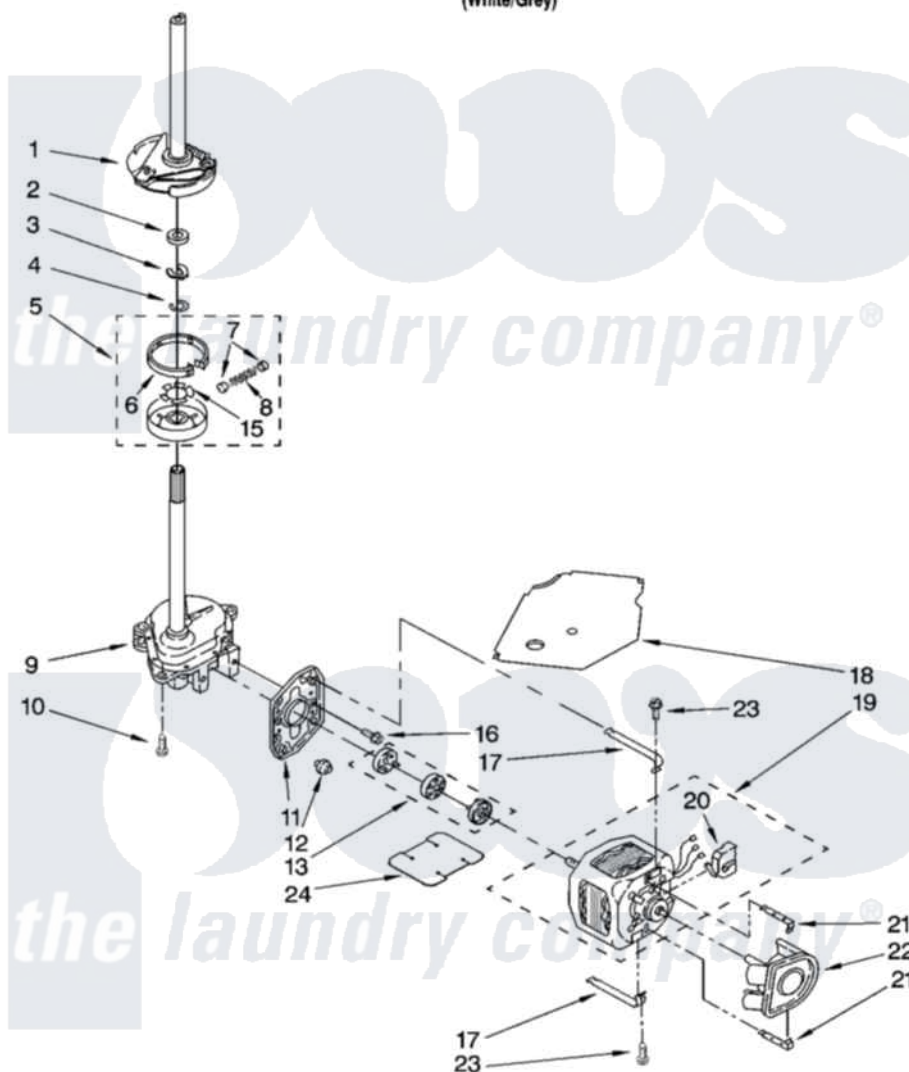

Whirlpool 8TLSQ9545LW0 05 - BRAKE, CLUTCH, GEARCASE, MOTOR AND PUMP PARTS

BRAKE, CLUTCH, GEARCASE, MOTOR AND PUMP PARTS

For Model: 8TLSQ9545LW0
(White/Grey)

8

8180184

Whirlpool [Residential Whirlpool 8TLSQ9545LW0 Washer Parts](#) Parts Diagram 05 - BRAKE, CLUTCH, GEARCASE, MOTOR AND PUMP PARTS

[Click on the part number to view part](#)

Item	Original Part Number	Replaced By	Status	Part Description
1	388952	285792		Basketdrive
2	63292			Washer, Spin Tube Thrust
3	62697	W10080230		Ring, Spin Tube Support
4	63283	285353		Ring
5	3951311	285785		Clutch
6	3951308	285790		Lining
7	62646			Cap, Clutch Spring
8	3946792			Spring And Damper Assembly
9	3360630	3360629		Gearcase
10	3357334	3400516		Screw Anti-Rattle
11	62611			Plate, Motor Mount To Gearcase
12	62691			Grommet, Motor
13	285753	285753A		Coupling
15	3355454			Clip, Main Drive

16	3400516		Screw Anti-Rattle
17	3349637	W10086010	Retainer, Motor
18	3362089		Shield, Tub To Motor
19	8528157	661600	Motor, Main Drive
20	3952056		Switch, Main Drive Motor
21	8546127		Retainer, Pump
22	3363394		Pump
23	3387485	273556	Screw, 10-16 X 5/8
24	3946532		Shield, Motor