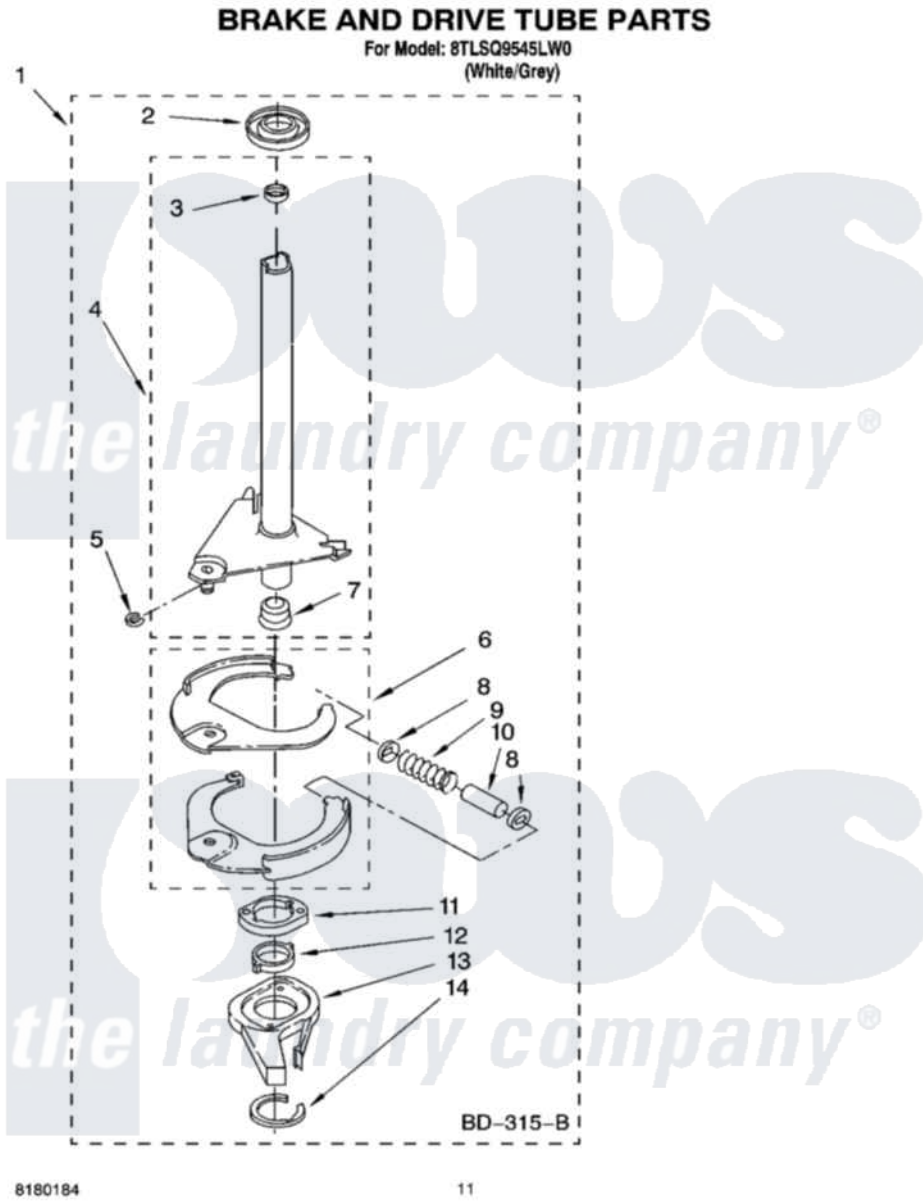

Whirlpool 8TLSQ9545LW0 07 - BRAKE AND DRIVE TUBE PARTS

Whirlpool Residential Whirlpool 8TLSQ9545LW0 Washer Parts Parts Diagram 07 - BRAKE AND DRIVE TUBE PARTS

Click on the part number to view part

Item	Original Part Number	Replaced By	Status	Part Description
1	388952	285792		Basketdrive
2	62658			Ring, Thrust
3	356427			Seal, Spin Pinion
4	64027	64208		Tube-Spin
5	64035	W10083190		Ring, Retaining
6	64232	285438		Shoe-Brake
7	62703	8546462		"T" Bearing, Spin Tube
8	3353956	285658		Sleeve
9	387806		Not Available	Spring, Brake
10	3355360	285658		Sleeve
11	661516	8546461		Cam, Brake Release
12	63022			Sleeve, Cam
13	64194	285790		Lining
14	90368	W10083200		Ring, Retaining
"	285208			Lubricant