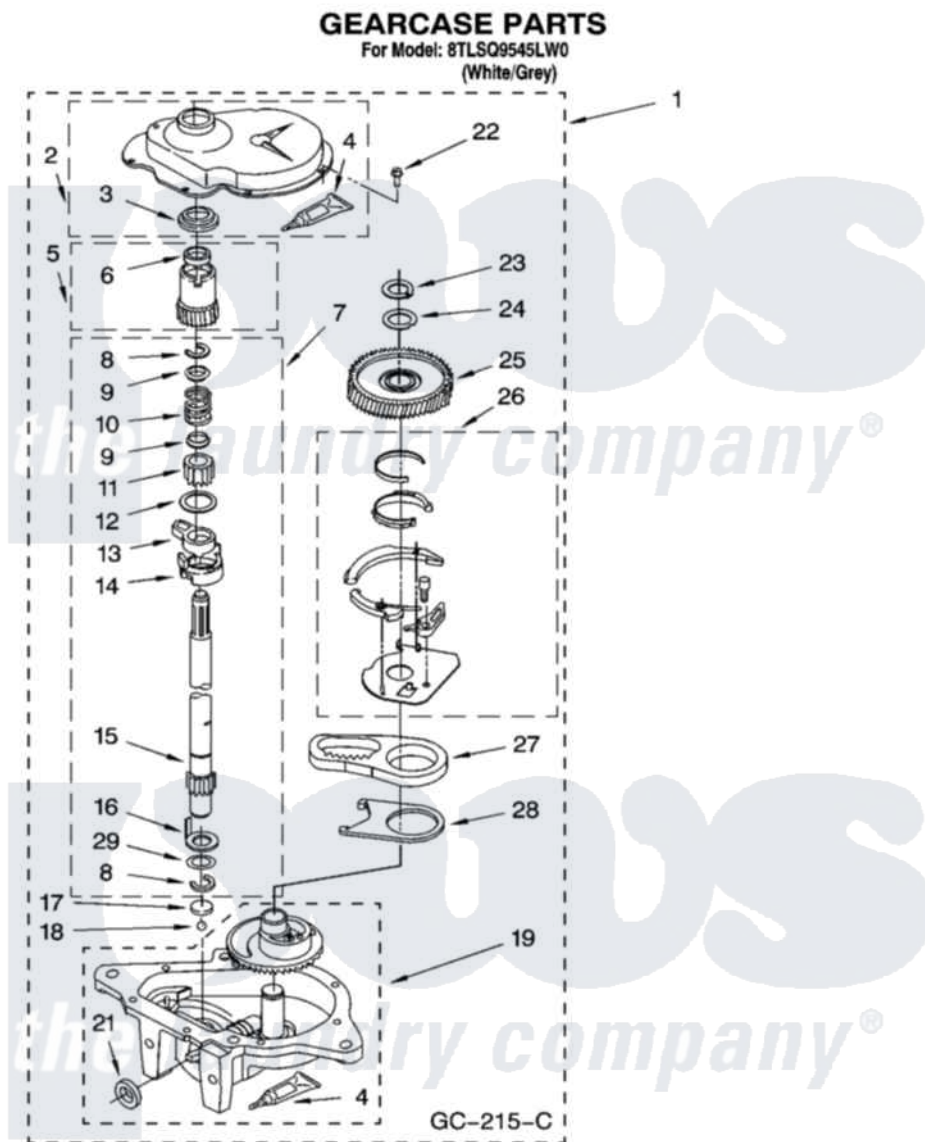

Whirlpool 8TLSQ9545LW0 08 - GEARCASE PARTS

12

8180184

Whirlpool Residential Whirlpool 8TLSQ9545LW0 Washer Parts Parts Diagram 08 - GEARCASE PARTS
Click on the part number to view part

Item	Original Part Number	Replaced By	Status	Part Description
1	3360630	3360629		Gearcase
2	285202			Cover, Gearcase
3	3349985			Seal, Gearcase Cover
4	285195			Sealer Sealer, Gasket
5	63320	285362		Gear and Pinion
6	356427			Seal, Spin Pinion
7	389387			Shaft, Agitator
8	90369		Not Available	Ring, Retaining (2)
9	62677			Retainer, Spring
10	62676			Spring, Agitator
11	63273	285509		Shaft, Agitator
12	62619			Washer, Agitator Gear
13	62580	285206		Cam-Agitator
14	62581	285206		Cam-Agitator
15	285509			Shaft, Agitator
16	62618			Washer, Cam Thrust

17	16018	285205	Bearing
18	85529	285205	Bearing
19	389230	285515	Gearcase
21	285352		Seal Kit, Thrust Plug
22	3351614		Screw, Gearcase Cover Mounting
23	3362552	285765	Ring-Retr
24	285735	285766	Washer Kit, Thrust
25	62570	285362	Gear and Pinon
26	388253	999516	Shelf-Glas
27	3349296	8546456	Rack, Connecting
28	62621		Actuator, Shift
29	388815		Washer, Intermediate 1 3976263 Miscellaneous Parts Bag 2 3976300 Washer, Inlet Hose 3 3366913 Clamp, Hose