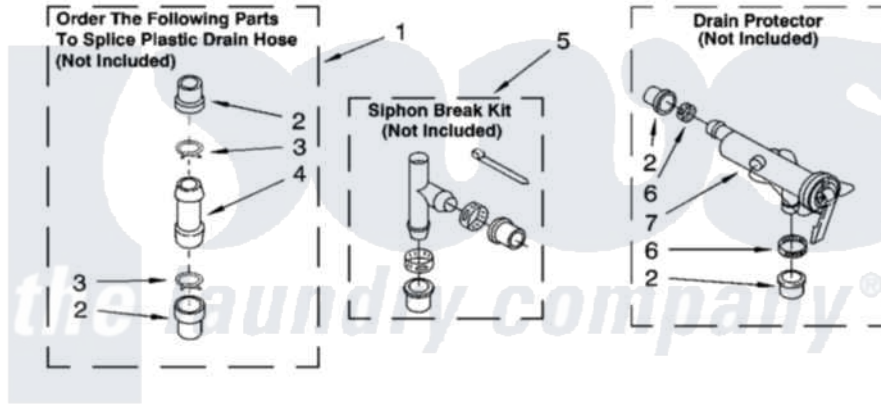

WATER SYSTEM PARTS

For Model: 8TLSQ9545LW0
(White/Grey)

WS400

8180184

13

Whirlpool [Residential Whirlpool 8TLSQ9545LW0 Washer Parts](#) Parts Diagram 09 - WATER SYSTEM PARTS
Click on the part number to view part

Item	Original Part Number	Replaced By	Status	Part Description
1	285442			Water System Parts
2	285321			Water System Parts
3	370447	285655		Clamp, Hose
4	16272			Connector, Straight
5	285320			Water System Parts
6	65349	285655		Clamp, Hose
7	367031			Water System Parts