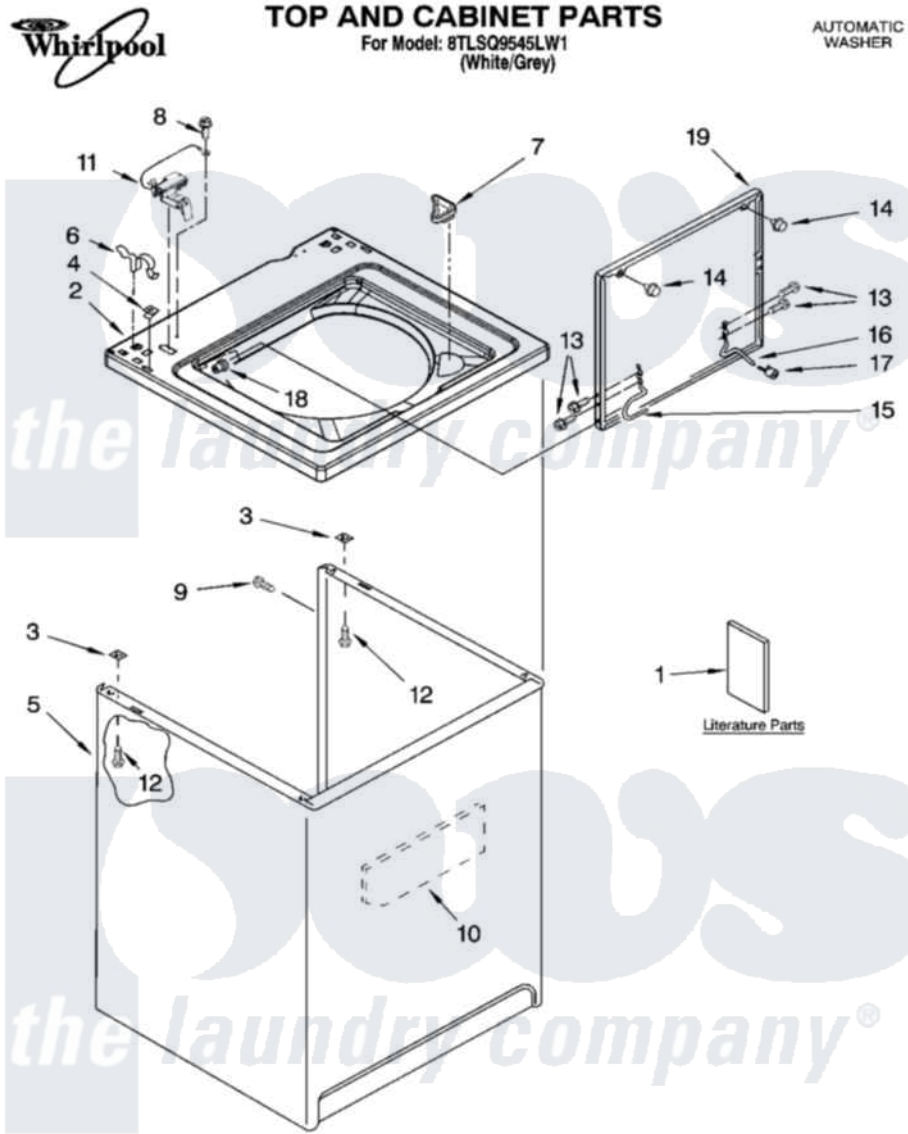

Whirlpool 8TLSQ9545LW1 01 - TOP AND CABINET PARTS

9-06 Litho in U.S.A. (dtd)

1

Part No. W10112695

Whirlpool [Residential Whirlpool 8TLSQ9545LW1 Washer Parts](#) Parts Diagram 01 - TOP AND CABINET PARTS
 Click on the part number to view part

Item	Original Part Number	Replaced By	Status	Part Description
1	W10038050		Not Available	Installation Instructions
"	8558487		Not Available	Feature Sheet
"	8539791		Not Available	Use & Care Guide (English/Chinese)
"	8541273		Not Available	Wiring Diagram
2	8318064			Top
3	62750			Spacer, Cabinet To Top (4)
4	357213			Nut, Push-In
5	3950968	63424		Cabinet
6	62780			Clip, Top And Cabinet And Rear Panel
7	3362952			Dispenser, Bleach
8	3351614			Screw, Gearcase Cover Mounting
9	3357011	308685		Side Trim)
10	3976348			Absorber, Sound
11	8318084			Switch, Lid

12	3390631		Screw, 10-16 X 3/8
13	3351355	W10119828	Screw, Lid Hinge Mounting
14	9724509		Bumper, Lid
15	8318088		Hinge, Lid
16	54583		Hinge, Lid
17	19119		Bumper, Lid Hinge
18	21258		Bearing, Lid Hinge
19	8541743	3957510	Lid