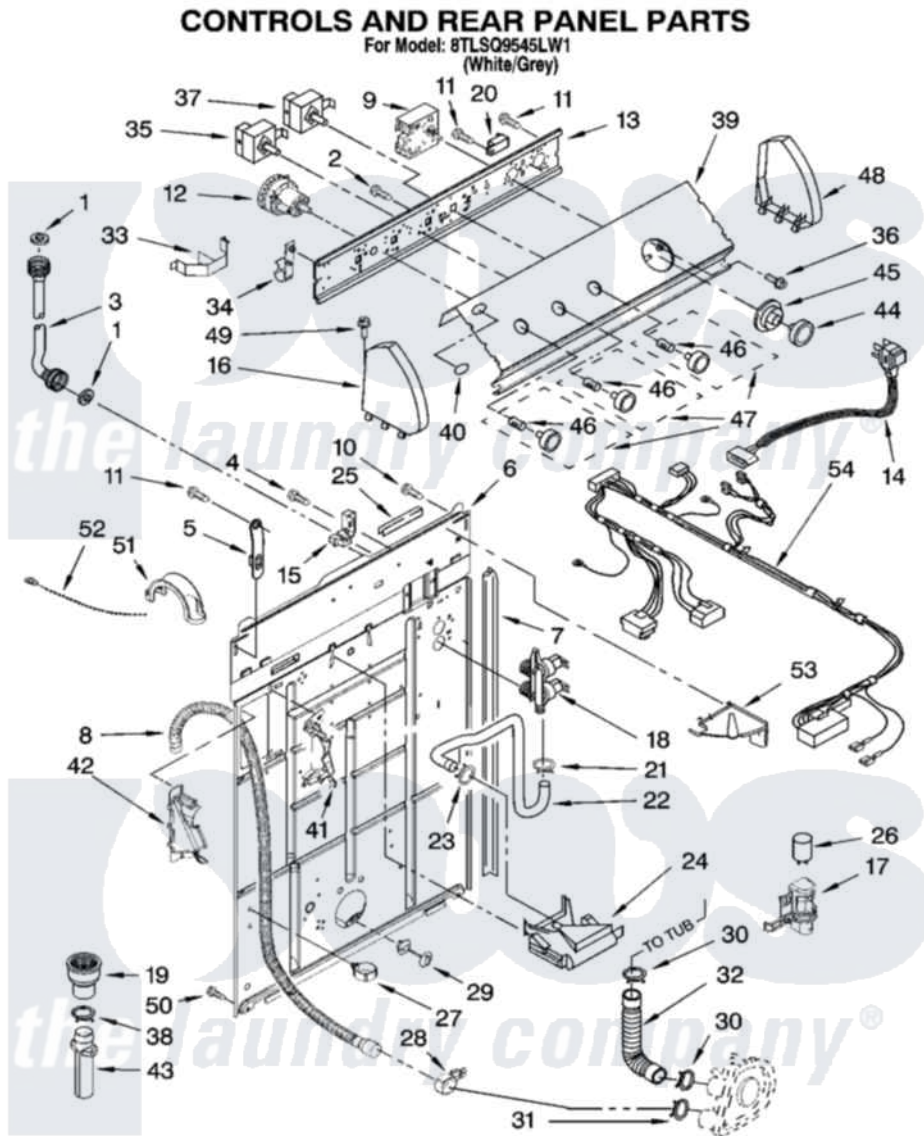

Whirlpool 8TLSQ9545LW1 02 - CONTROLS AND REAR PANEL PARTS

W10112695

3

Whirlpool [Residential Whirlpool 8TLSQ9545LW1 Washer Parts](#) Parts Diagram 02 - CONTROLS AND REAR PANEL PARTS

[Click on the part number to view part](#)

Item	Original Part Number	Replaced By	Status	Part Description
1	3976300	16123		Washer Inlet-Hose Miscellaneous Parts Must be Ordered Separately.
2	3179795			Screw, Ground
3	8571377	89503		Hose-Inlet
"	8571378	89503		Hose-Inlet
4	9740848			Screw, Mixing Valve Mounting
5	8568314			Strap, Console
6	8318015			Panel, Rear
7	62747			Pad, Rear Panel
8	8559373	W10096921		Drain Hose Assembly
9	8541270			Timer, Control
10	3351614			Screw, Gearcase Cover Mounting
11	90767			Screw, 8A X 3/8 HeX Washer Head Tapping
12	3366846	W10335056		Switch-WL