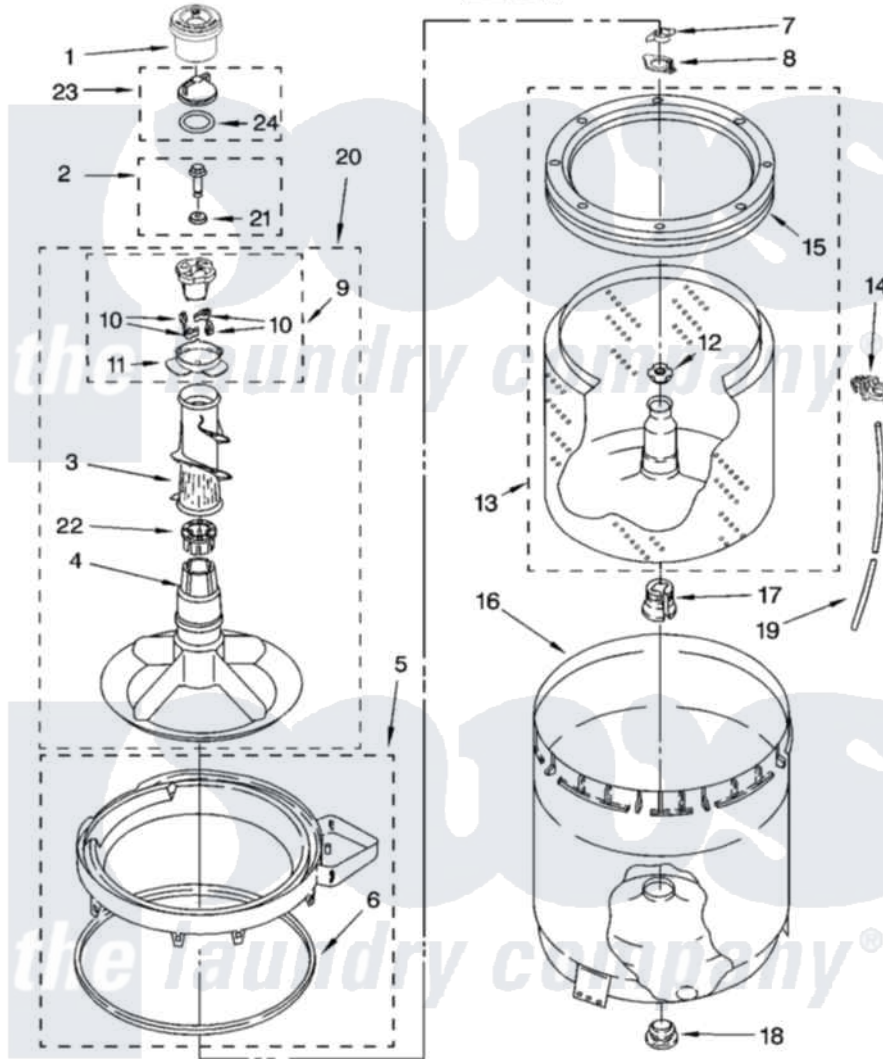

Whirlpool 8TLSQ9545LW1 03 - AGITATOR, BASKET AND TUB PARTS

AGITATOR, BASKET AND TUB PARTS

For Model: 8TLSQ9545LW1
(White/Grey)

W10112695

5

Whirlpool Residential Whirlpool 8TLSQ9545LW1 Washer Parts Parts Diagram 03 - AGITATOR, BASKET AND TUB PARTS

[Click on the part number to view part](#)

Item	Original Part Number	Replaced By	Status	Part Description
1	8575076	8575076A		Dispenser
2	358237			Screw And Washer
3	3363003			Mover, Clothes
4	3951632			Agitator
5	8528150	W10445870		Ring-Tub
6	3976308			Gasket, Tub Ring
7	3354845			Clip, Agitator
8	8543666			Washer, Agitator
9	3951682	285809		Cam-Agitator
10	3366877	80040		Dog-Agitator
11	3952374			Bearing, Driven Cam
12	21366			Nut, Spanner
13	8526016	W10389328		Clothes Container, Assembly
14	2219077			Clip, Pressure Switch Hose
15	8519788	387240		Ring, Balance
16	63849			Strain Relief, Power Cord

17	389140		Tub Block, Basket Drive
18	383727		Gasket, Centerpodt
19	3347780	353244	Hose, Pressure Switch
20	3951744		Agitator Assembly
21	3949550		Washer
22	3951608		Spacer, Thrust
23	3354733	W10074580	Cap, Barrier
24	3348855	W10072840	Fabric Softener