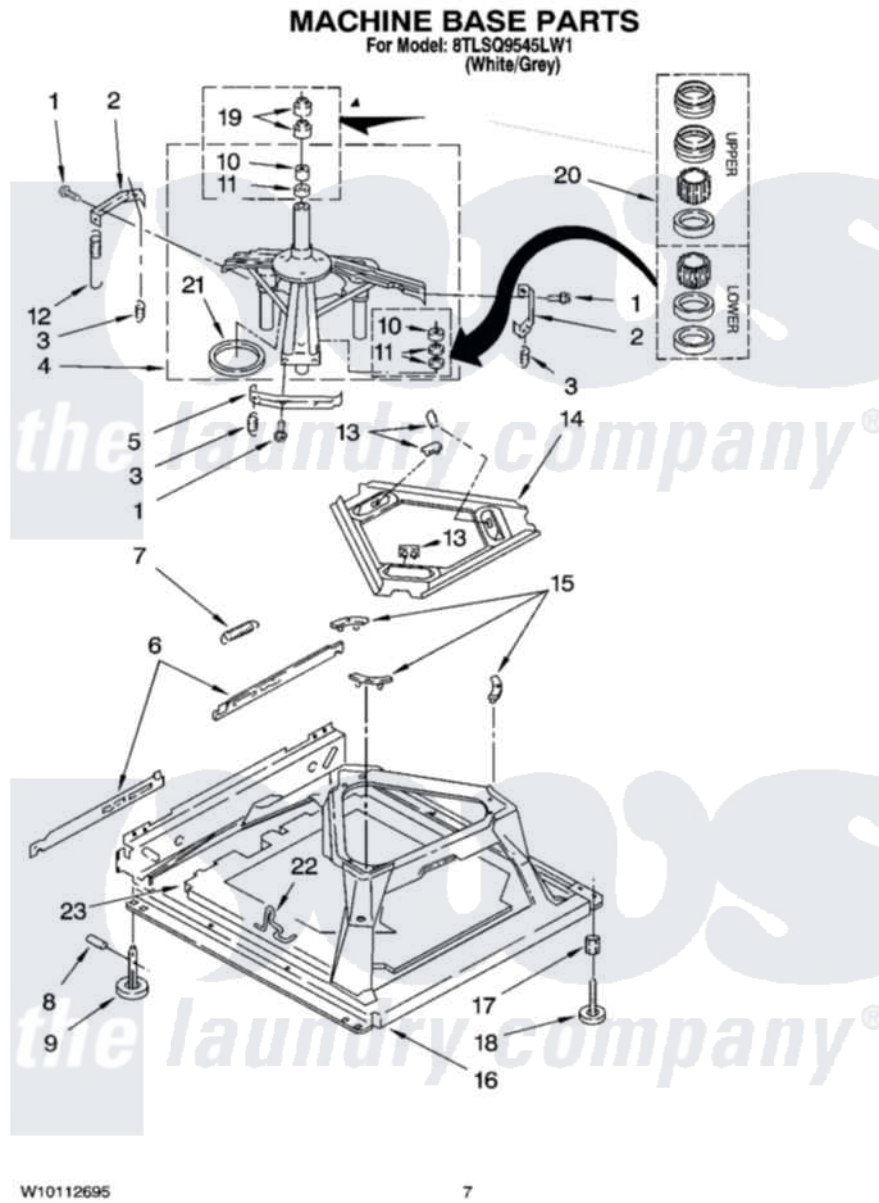

Whirlpool 8TLSQ9545LW1 04 - MACHINE BASE PARTS

Whirlpool [Residential Whirlpool 8TLSQ9545LW1 Washer Parts](#) Parts Diagram 04 - MACHINE BASE PARTS
Click on the part number to view part

Item	Original Part Number	Replaced By	Status	Part Description
1	3400076			Screw, Bracket Mounting
2	64067			Bracket, Spring Outer
3	63907			Spring, Suspension
4	8575214	280184		Support
5	64065			Bracket, Spring Outer
6	63466			Link, Leveling Mechanism
7	62597	8316845		Spring
8	62837			Pin, Knurled
9	62596	285244		Feet-Leveling
10	8546455			Bearing, Centerpost
11	357409	359449		Seal, Agitator Shaft
12	388492	W10250667		Spring, Counterweight
13	62568	285219		Pad
14	3946509			Plate, Suspension
15	3363660	285744		Pad
16	3946512	285771		Base

17	3359452	Nut, Lock
18	W10001130	Foot, Leveling
19	8577376	Seal, Centerpost
20	285203	Centerpost Bearing Kit
21	63134	Ring, Sound Deadening
22	63806	W10145155 Retainer, Suspension Spring
23	3361812	Absorber, Sound