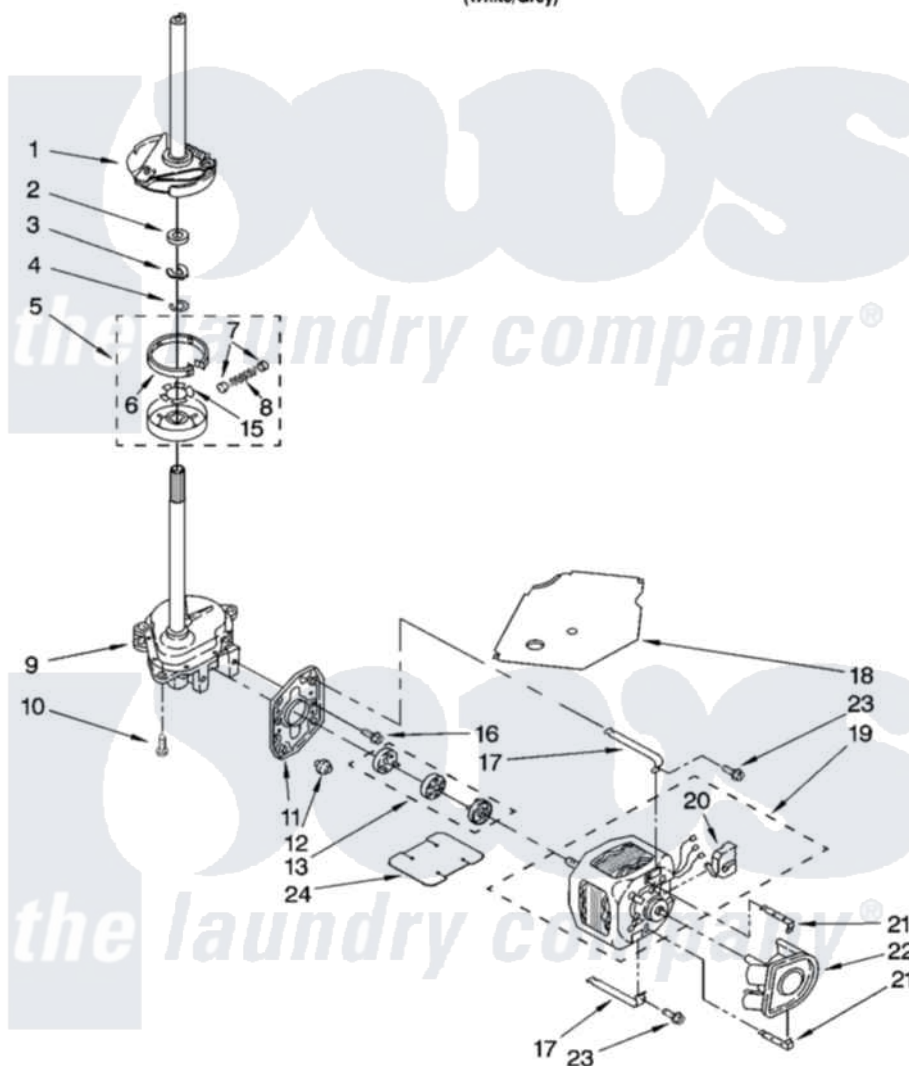

Whirlpool 8TLSQ9545LW1 05 - BRAKE, CLUTCH, GEARCASE, MOTOR AND PUMP PARTS

BRAKE, CLUTCH, GEARCASE, MOTOR AND PUMP PARTS

For Model: 8TLSQ9545LW1
(White/Grey)

8

W10112695

Whirlpool [Residential Whirlpool 8TLSQ9545LW1 Washer Parts](#) Parts Diagram 05 - BRAKE, CLUTCH, GEARCASE, MOTOR AND PUMP PARTS

[Click on the part number to view part](#)

Item	Original Part Number	Replaced By	Status	Part Description
1	388952	285792		Basketdrive
2	63292			Washer, Spin Tube Thrust
3	62697	W10080230		Ring, Spin Tube Support
4	63283	285353		Ring
5	3951311	285785		Clutch
6	3951308	285790		Lining
7	62646			Cap, Clutch Spring
8	3946792			Spring And Damper Assembly
9	3360630	3360629		Gearcase
10	3357334	3400516		Screw Anti-Rattle
11	62611			Plate, Motor Mount To Gearcase
12	62691			Grommet, Motor
13	285753	285753A		Coupling
15	3355454			Clip, Main Drive

16	3400516		Screw Anti-Rattle
17	3349637	W10086010	Retainer, Motor
18	3362089		Shield, Tub To Motor
19	8528157	661600	Motor, Main Drive
20	3952056		Switch, Main Drive Motor
21	8546127		Retainer, Pump
22	3363394		Pump
23	3387485	273556	Screw, 10-16 X 5/8
24	3946532		Shield, Motor