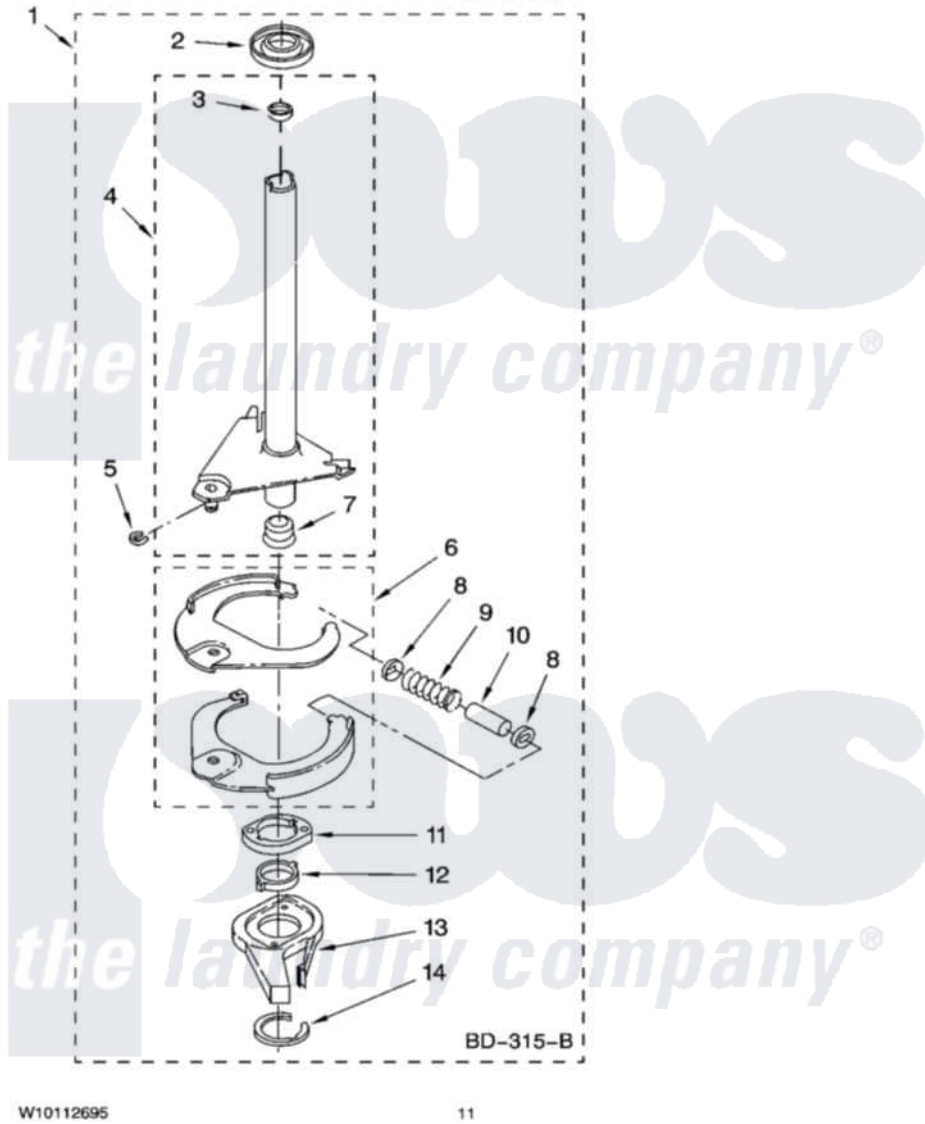

Whirlpool 8TLSQ9545LW1 07 - BRAKE AND DRIVE TUBE PARTS

BRAKE AND DRIVE TUBE PARTS

For Model: 8TLSQ9545LW1
(White/Grey)

W10112695

11

Whirlpool Residential Whirlpool 8TLSQ9545LW1 Washer Parts Parts Diagram 07 - BRAKE AND DRIVE TUBE PARTS
Click on the part number to view part

Item	Original Part Number	Replaced By	Status	Part Description
1	388952	285792		Basketdrive
2	62658			Ring, Thrust
3	356427			Seal, Spin Pinion
4	64027	64208		Tube-Spin
5	64035	W10083190		Ring, Retaining
6	64232	285438		Shoe-Brake
7	62703	8546462		"T" Bearing, Spin Tube
8	3353956	285658		Sleeve
9	387806		Not Available	Spring, Brake
10	3355360	285658		Sleeve
11	661516	8546461		Cam, Brake Release
12	63022			Sleeve, Cam
13	64194	285790		Lining
14	90368	W10083200		Ring, Retaining
"	BLANK		Not Available	Following Parts Not Illustrated
"	285208			Lubricant