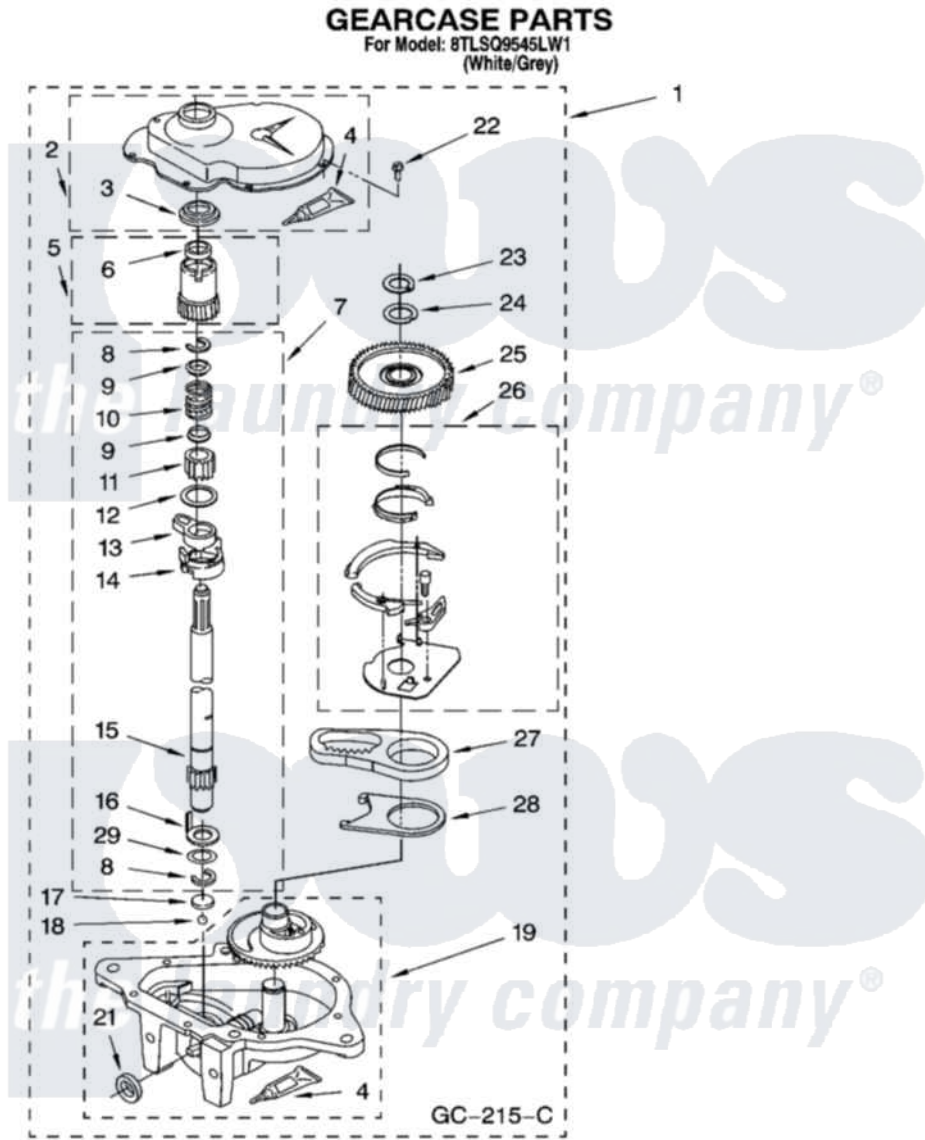

**Whirlpool 8TLSQ9545LW1 08 - GEARCASE PARTS, OPTIONAL PARTS
(NOT INCLUDED)**

12

W10112695

Whirlpool [Residential Whirlpool 8TLSQ9545LW1 Washer Parts](#) Parts Diagram 08 - GEARCASE PARTS, OPTIONAL PARTS (NOT INCLUDED)

[Click on the part number to view part](#)

Item	Original Part Number	Replaced By	Status	Part Description
1	3360630	3360629		Gearcase
2	285202			Cover, Gearcase
3	3349985			Seal, Gearcase Cover
4	285195			Sealer Sealer, Gasket
5	63320	285362		Gear and Pinion
6	356427			Seal, Spin Pinion
7	389387			Shaft, Agitator
8	90369		Not Available	Ring, Retaining (2)
9	62677			Retainer, Spring
10	62676			Spring, Agitator
11	63273	285509		Shaft, Agitator
12	62619			Washer, Agitator Gear
13	62580	285206		Cam-Agitator
14	62581	285206		Cam-Agitator
15	285509			Shaft, Agitator

16	62618		Washer, Cam Thrust
17	16018	285205	Bearing
18	85529	285205	Bearing
19	389230	285515	Gearcase
21	285352		Seal Kit, Thrust Plug
22	3351614		Screw, Gearcase Cover Mounting
23	3362552	285765	Ring-Retrn
24	285735	285766	Washer Kit, Thrust
25	62570	285362	Gear and Pinon
26	388253	999516	Shelf-Glas
27	3349296	8546456	Rack, Connecting
28	62621		Actuator, Shift
29	388815		Washer, Intermediate 1 3976263 Miscellaneous Parts Bag 2 3976300 Washer, Inlet Hose 3 3366913 Clamp, Hose
	72017		Paint, Touch-Up
"	350938		Paint, Pressurized Spray B
"	350930		Paint, Pressurized Spray B
"	799344		Paint, Touch-Up)
"	BLANK	Not Available	OIL
"	350572		Oil
"	BLANK	Not Available	LUBRICANT
"	285208		Lubricant
"	BLANK	Not Available	SEALER
"	285195		Sealer Sealer, Gasket
"	BLANK	Not Available	ACCESSORY PARTS
"	367031		Water System Parts
"	280129	280129A	Break-Sphn
"	280130	280130A	Adapter
"	280131	40922	Hose