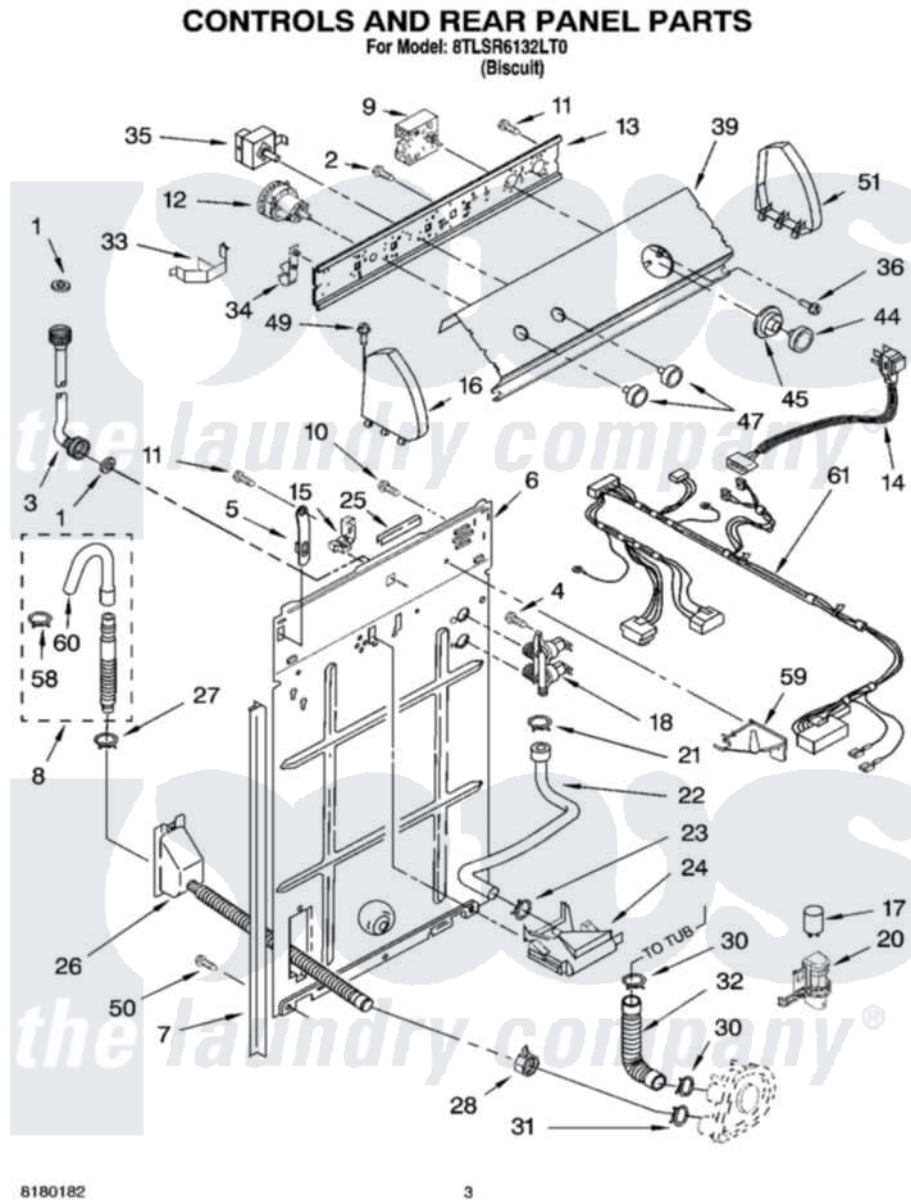

Whirlpool 8TL6132LT0 02 - CONTROLS AND REAR PANEL PARTS

Whirlpool [Residential Whirlpool 8TL6132LT0 Washer Parts](#) Parts Diagram 02 - CONTROLS AND REAR PANEL PARTS

[Click on the part number to view part](#)

Item	Original Part Number	Replaced By	Status	Part Description
1	16123			Washer Inlet-Hose Miscellaneous Parts Must be Ordered Separately.
2	3179795			Screw, Ground
3	3949374	89503		Hose-Inlet
"	3949375	89503		Hose-Inlet
4	9740848			Screw, Mixing Valve Mounting
5	8318255	8568314		Strap, Console
6	8318405			Panel, Rear
7	62747			Pad, Rear Panel
8	3951609	285664		Hose
"	661577	285666		Hose
"	3357090	285702		Hose
9	8541393			Timer, Control
10	3351614			Screw, Gearcase Cover Mounting
11	00767			Screw, 8A X 3/8 HeX Washer

11	30707		Head Tapping
12	3366849	W10339228	Switch-WL
13	3948608		Bracket, Control
14	8532158	W10130795	Cord-Power
15	3949468	285777	Relief-Str
16	8271368	279965	Endcap
17	661606	8572717	Capacitor, Motor Start
18	3952164	285805	Valve-Inlet
20	8318046		Clip, Capacitor
21	301958	596669	Clamp, Manifold
22	8541607	3357328	Hose, Vacuum Break
23	370450	596669	Clamp, Manifold
24	387606	3360977	Break-Vac
25	303294	3367669	Protector, Edge
26	8317940	W10358149	Drain Hose Assembly
27	3366912	356138	Clamp, Hose
28	3976395		Restraint, Hose
30	3363366	616099	Clamp
31	8317496	285655	Clamp, Hose
32	3951449	285871	Hose
33	8055003		Clip, Harness And Pressure Switch
34	8317975		Restraint, Harness
35	661612	W10168256	Switch, Water Temperature
36	3400818		Screw, Timer Mounting
39	8539606		Panel, Console
44	8271347	3957822	Knob, Timer
45	8271370	3957850	Dial, Timer
47	8271348	3957797	Knob, Push-To-Start
49	388326		Screw, 8-18 X 1.25
50	62863	3390631	Screw, 10-16 X 3/8
51	8271362	279965	Endcap
58	3366913	3357331	Clamp, Drain
59	8539874		Shield, Suds
60	3357027		Nozzle, Hose Drain
61	3956877		Wiring Harness