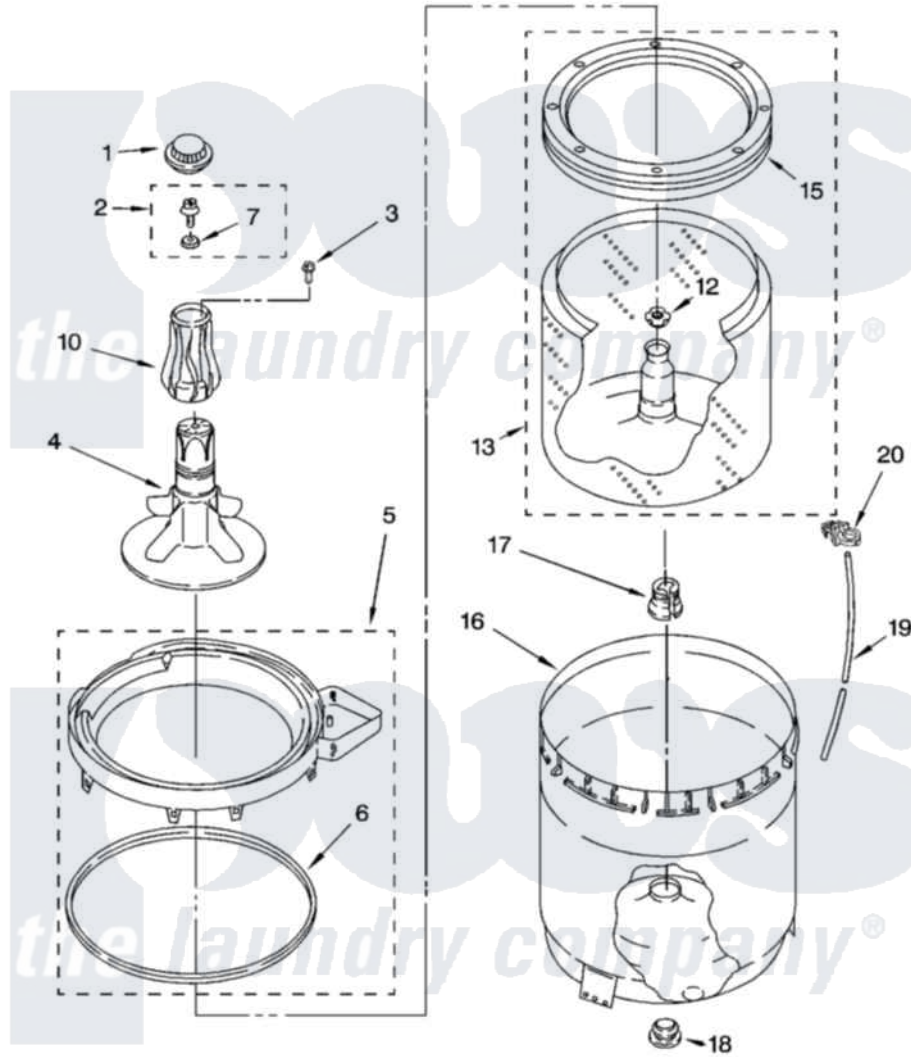

# Whirlpool 8TLSR6132LT0 03 - AGITATOR, BASKET AND TUB PARTS

## AGITATOR, BASKET AND TUB PARTS

For Model: 8TLSR6132LT0  
(Biscuit)

8180182

5

Whirlpool [Residential Whirlpool 8TLSR6132LT0 Washer Parts](#) Parts Diagram 03 - AGITATOR, BASKET AND TUB PARTS

[Click on the part number to view part](#)

Item	Original Part Number	Replaced By	Status	Part Description
1	<a href="#">3355758</a>			Cap, Agitator
2	<a href="#">358237</a>			Screw And Washer
3	63027	<a href="#">W10109200</a>		Screw, Baffle Mounting
4	<a href="#">64214</a>			Agitator
5	8528150	<a href="#">W10445870</a>		Ring-Tub
6	<a href="#">3976308</a>			Gasket, Tub Ring
7	<a href="#">3949550</a>			Washer
10	<a href="#">64210</a>			Extension, Agitator
12	<a href="#">21366</a>			Nut, Spanner
13	8526017	<a href="#">W10389329</a>		Clothes Container, Assembly
15	8519788	<a href="#">387240</a>		Ring, Balance
16	<a href="#">63849</a>			Strain Relief, Power Cord
17	<a href="#">389140</a>			Tub Block, Basket Drive
18	<a href="#">383727</a>			Gasket, Centerpodt
19	3347780	<a href="#">353244</a>		Hose, Pressure Switch
20	<a href="#">2219077</a>			Clip, Pressure Switch Hose